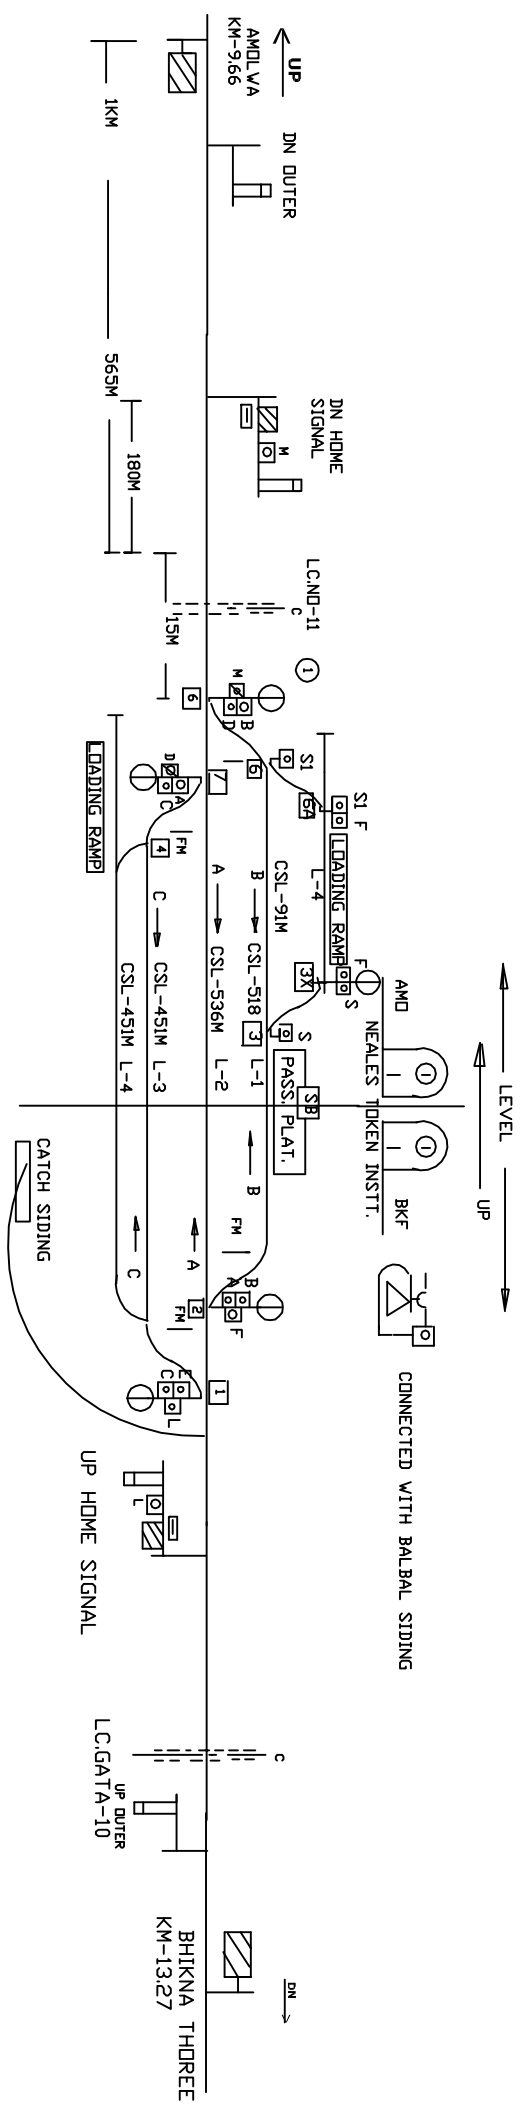

# GAUNNAHA STATION

## गौगाहा स्टेशन

EAST CENTRAL RAILWAY SAMASTIPUR DIVISION		STATION WORKING RULE DIAGRAM STD-MNT. CLASS 'B'		GAUNNAHA	SWRD NO.-
SID/STE/SP	DSTE/W/SP	SSE/SIG/SP	TO SUIT No.-DSTE/SP/RD No./N285		
			DSTE DRG No. N/82/RD/86		