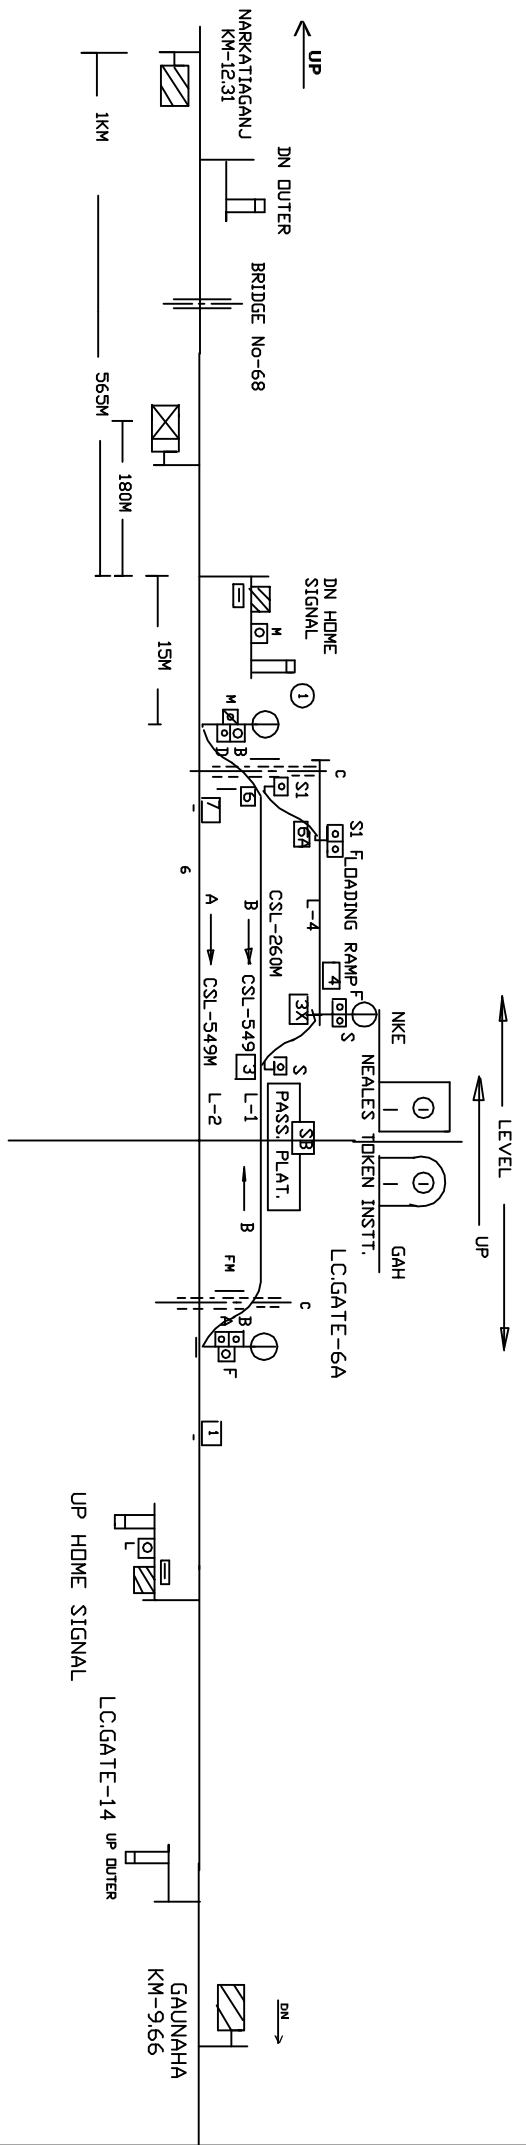

# AMOLWA STATION

## अमोलवा स्टेशन

CLASS OF STATION : B  
 STD OF SIG & INTERLOCKING : MNI

EAST CENTRAL RAILWAY SAMASTIPUR DIVISION		STATION WORKING RULE DIAGRAM STD-MNT. CLASS 'B'		AMOLWA	SWRD NO.-
SD/STP/SPJ	DSTP/W/SPJ	SSE/SG/SPJ	TO SUIT No. -DSTP/SP/RD No. N287	DSTE DRG No. N/54/RD/86	