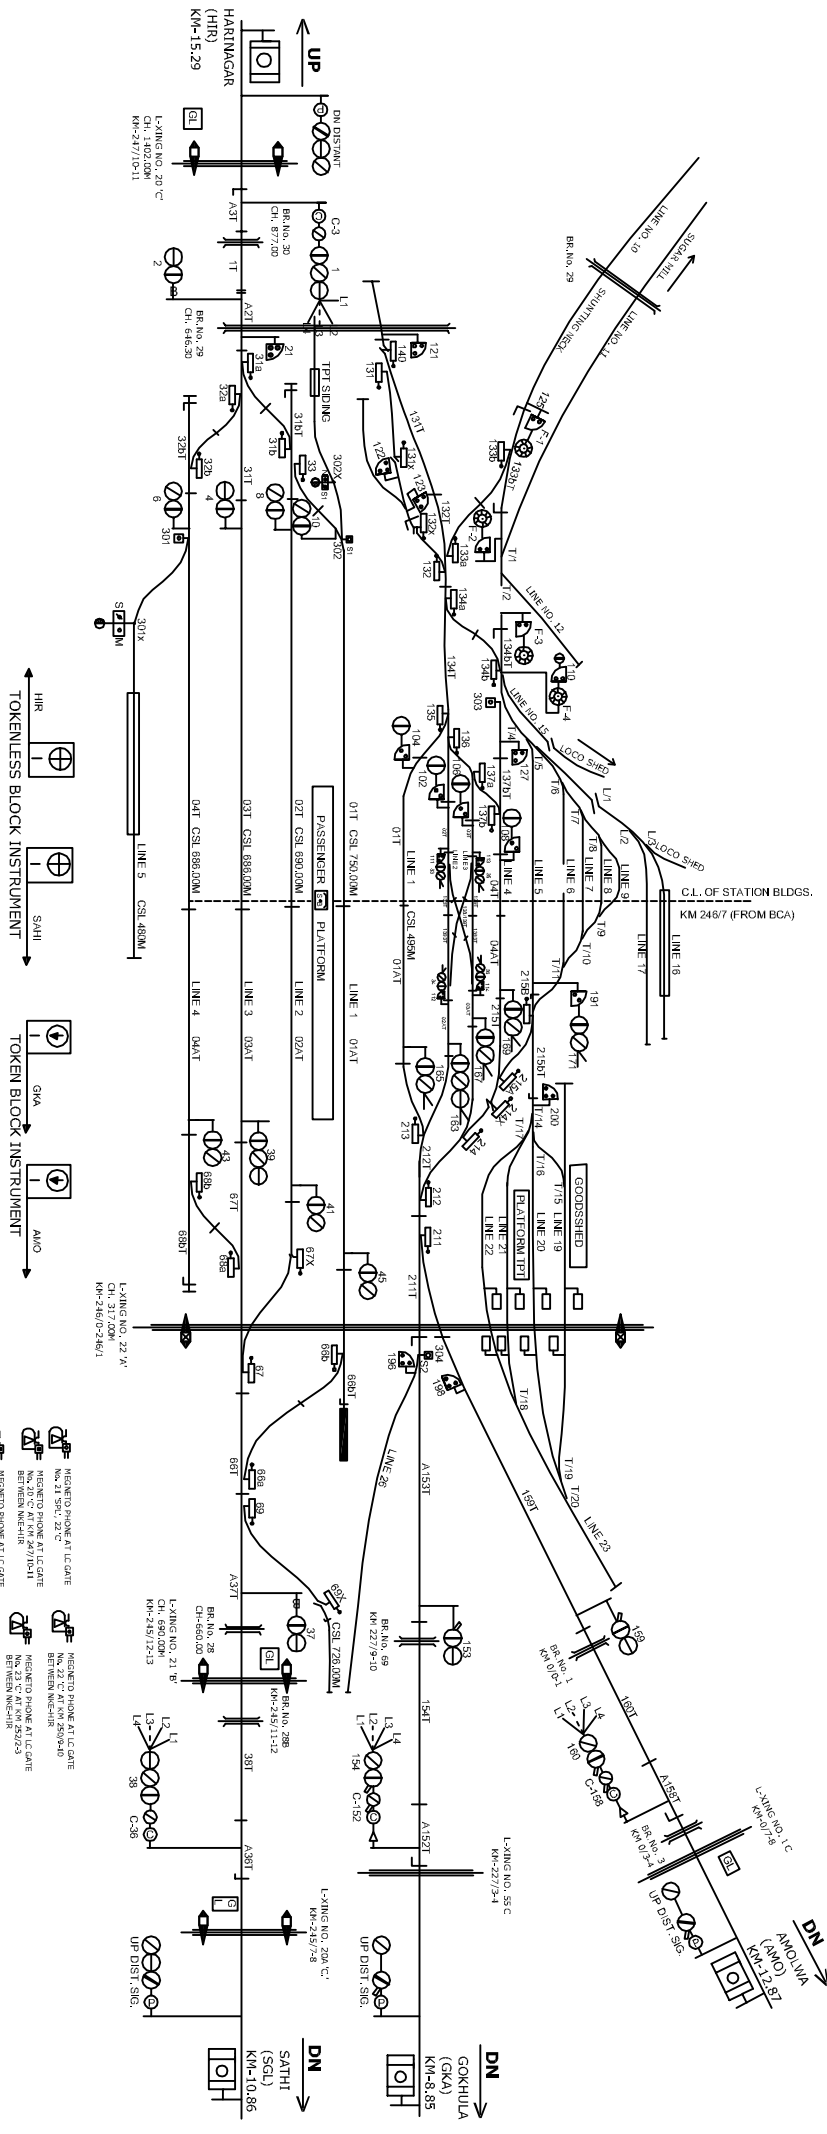

NARKATTAGANJ STATION

नरकटियागंज स्टेशन

CLASS OF STATION : B
 STD OF SIG & INTERLOCKING: STD-III

EAST CENTRAL RAILWAY
 SAMASTIPUR DIVISION

S/DSTE/SP	DSTE/W/SP	SSE/SG/SP	STATION WORKING RULE DIAGRAM MACT, STD-III, CLASS 'B'
TO SUIT SIP NO. ECR(SIP/SP)3432299			
NARKATTAGANJ			SWRD NO.-
DSTE/C/SP/ 98(RD)/15			