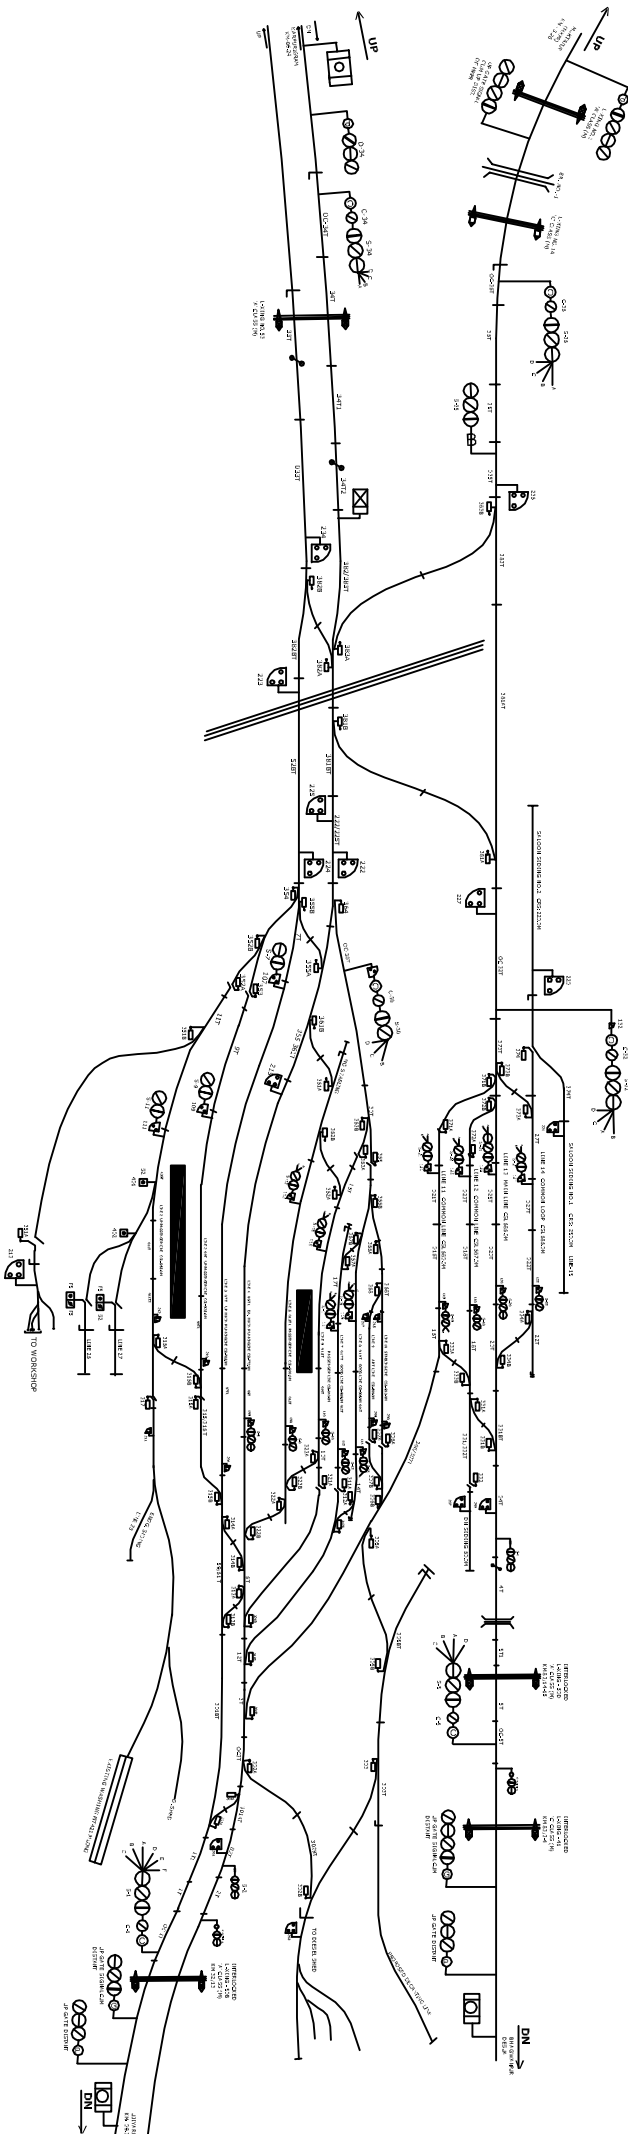

SAMASTIPUR JN.

समस्तीपुर जं०

CLASS OF STATION : B
 STD OF SIG & INTERLOCKING: STD-III

EAST CENTRAL RAILWAY SAMASTIPUR DIVISION		STATION WORKING RULE DIAGRAM MACT. STD-III, CLASS 'B'		SAMASTIPUR	SWRD NO.- DSTE/W/SPJ 2007/RD/7
SJ/DSTE/SPJ	DSTE/W/SPJ	SSE/SIG/SPJ	TO SUIT SIP NO. ECR(SIP)147206		