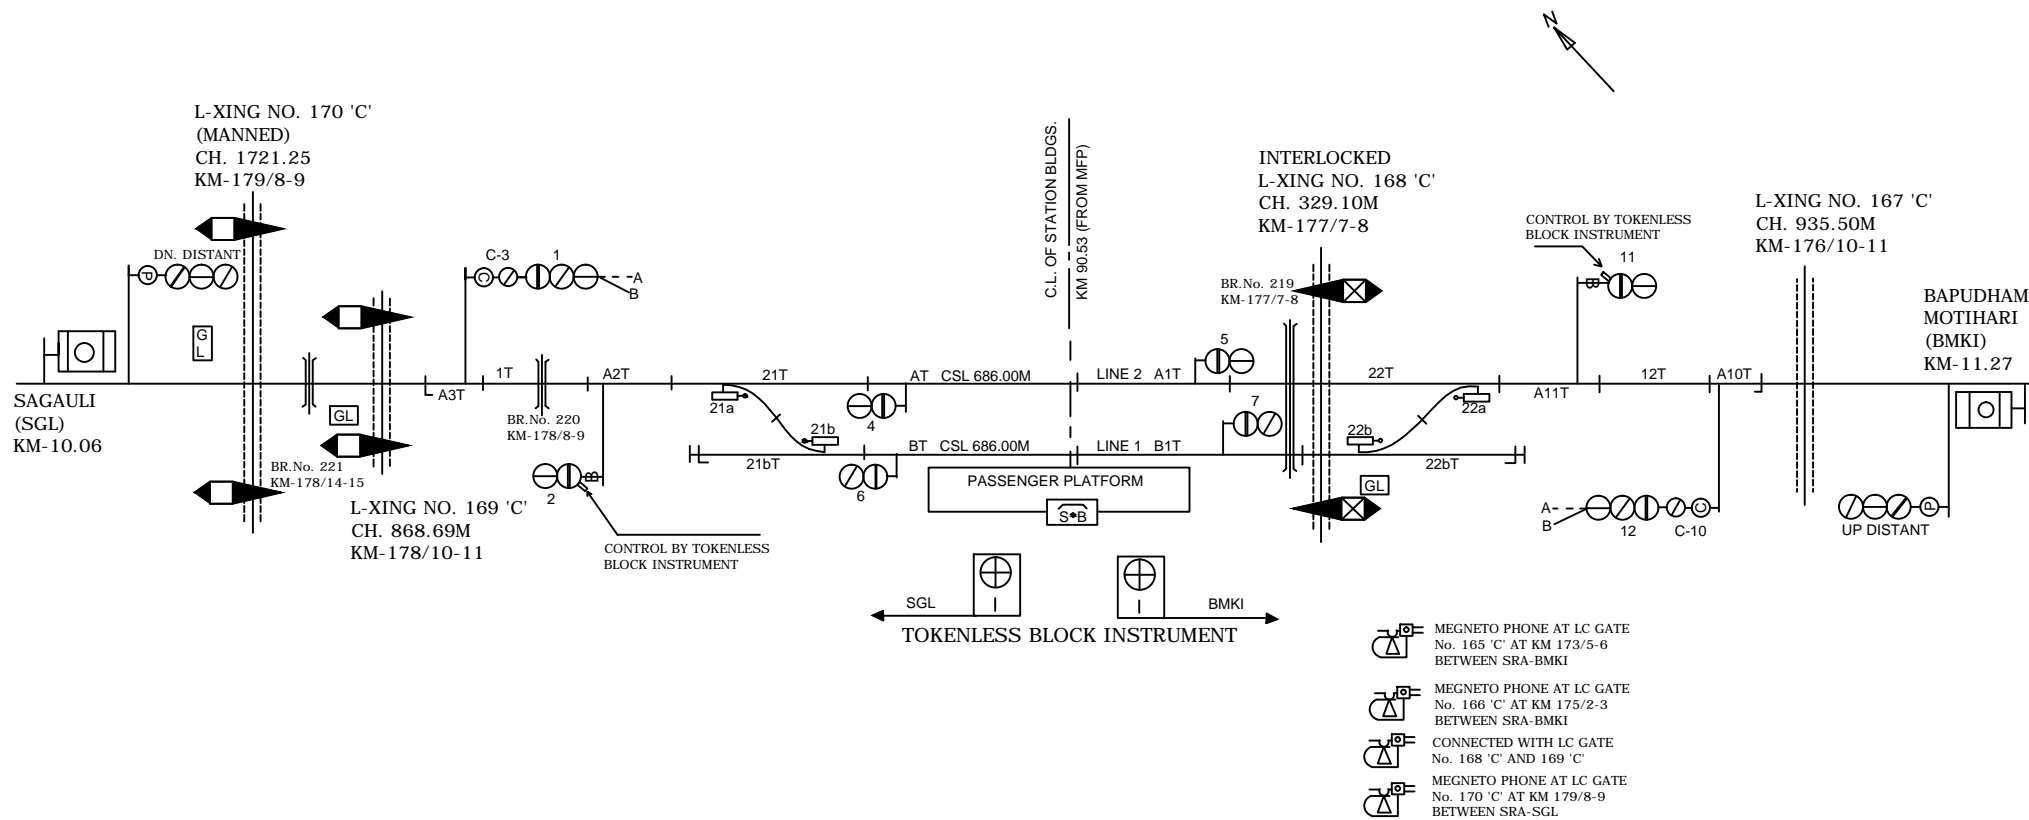

SEMRA STATION सेमरा स्टेशन

EAST CENTRAL RAILWAY SAMASTIPUR DIVISION	Sr.DSTE/SPJ	DSTE/W/SPJ	SSE/SIG/SPJ	STATION WORKING RULE DIAGRAM MACL, STD-II (R), CLASS 'B'	SEMRA	SWRD NO.-
				TO SUIT SIP NO. ECR/SIP/SPJ/336/2010		Sr.DSTE/SPJ/2010 (RD) / 14