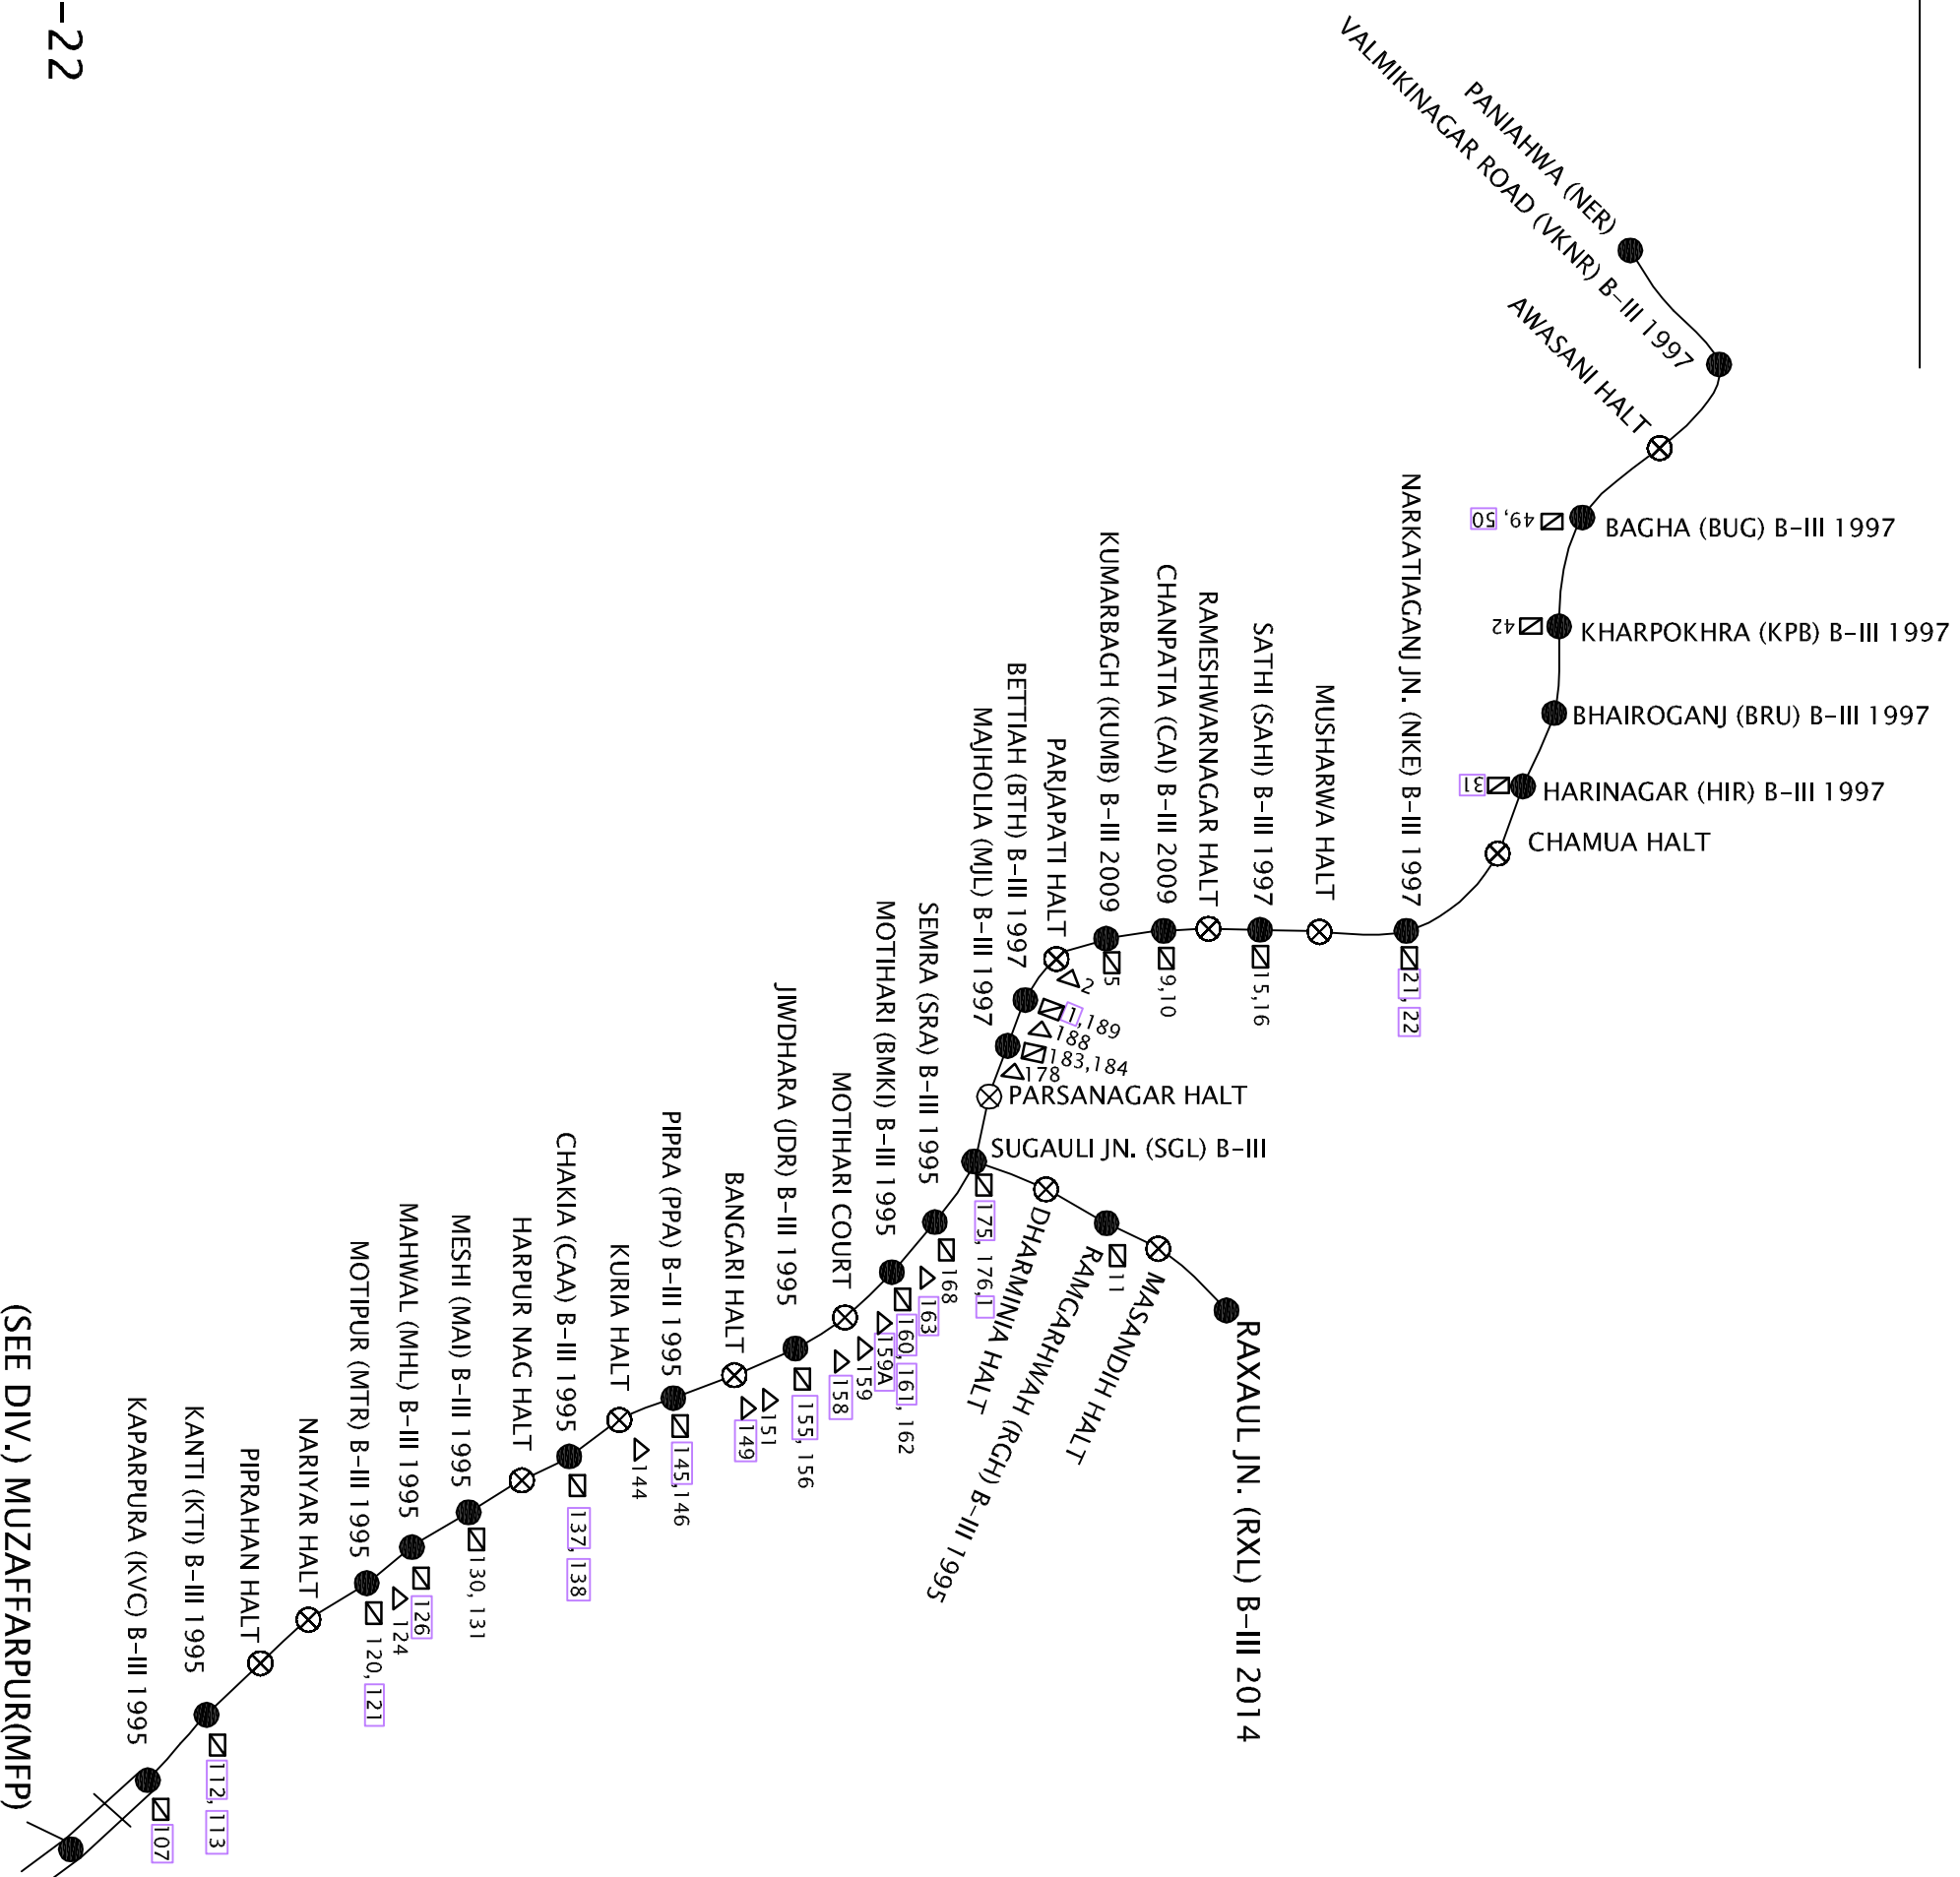

BAGHA BOARD

INTERLOCKED GATE
AS ON 31.07.2014

ENGG.	△
TRAFFIC	▣
SLIDING BOOM	□

ENGG. - 11
TRAFFIC - 37
SLIDING BOOM-22

(SEE DIV.) MUZAFFARPUR(MFP)