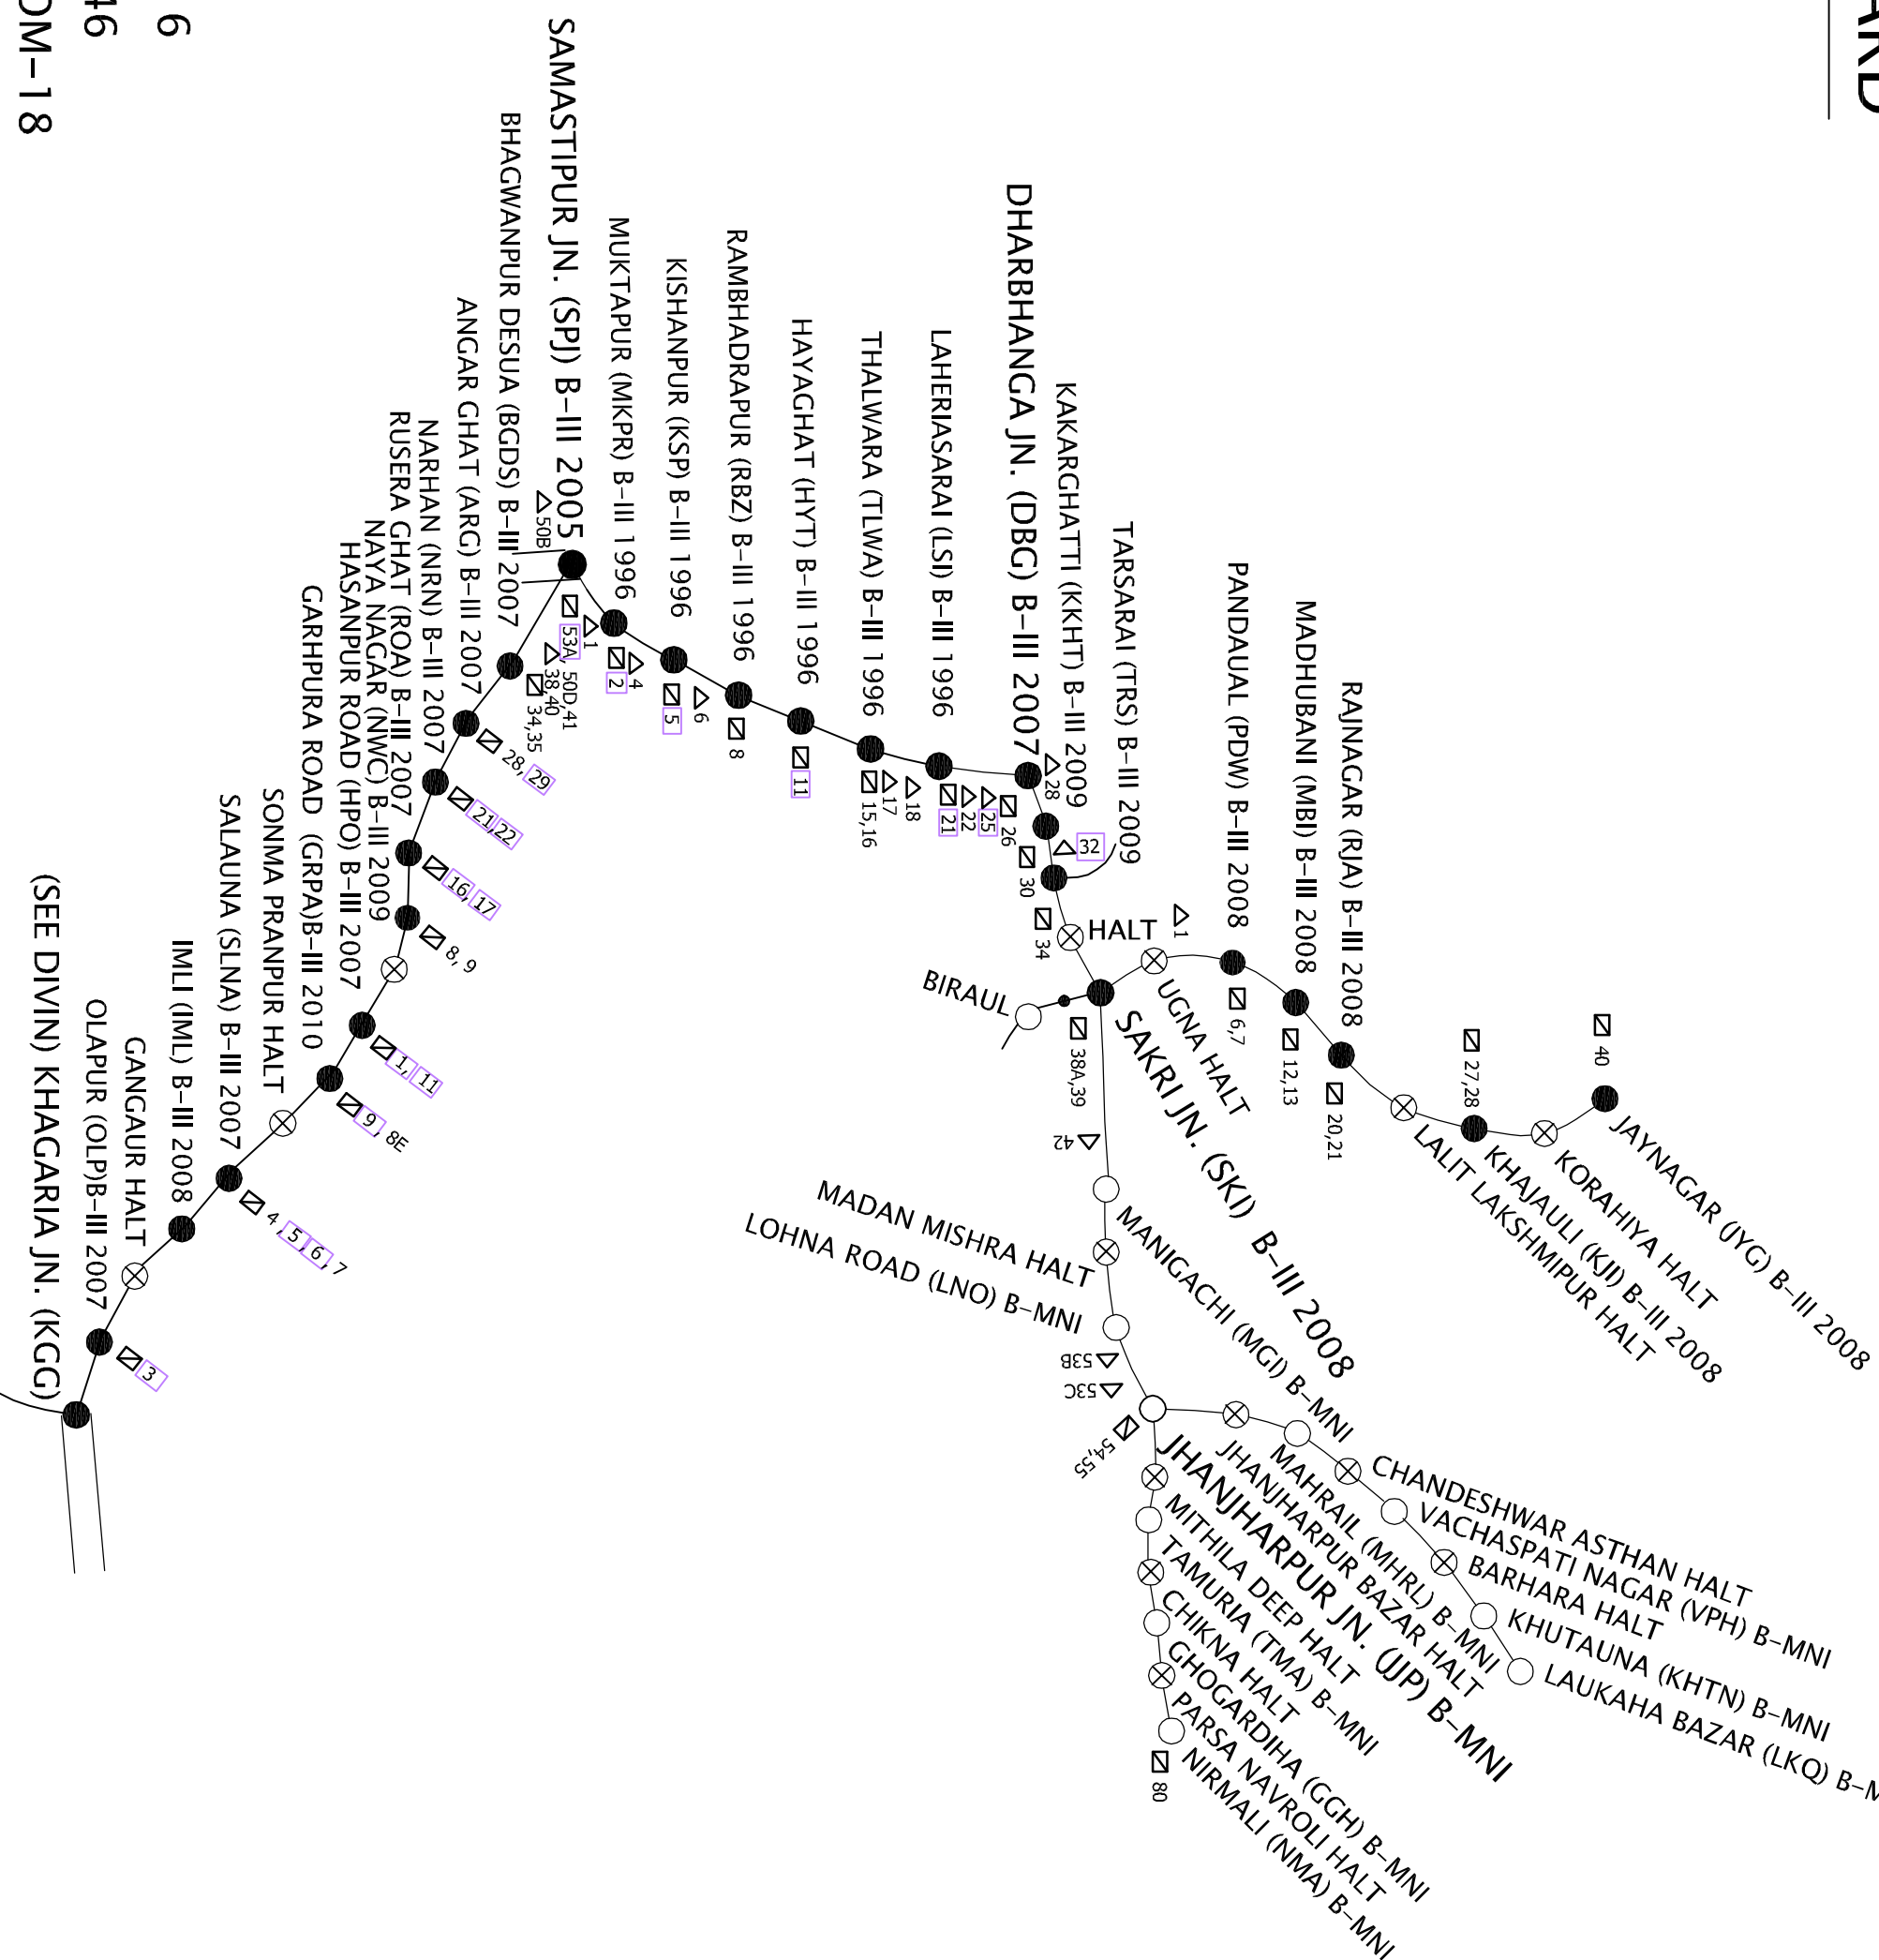

NMA BOARD

INTERLOCKED GATE

AS ON 31-07-2014

ENGC.	△
TRAFFIC	▣
SLIDING BOOM	□

ENGC. - 16

TRAFFIC - 46

SLIDING BOOM-18