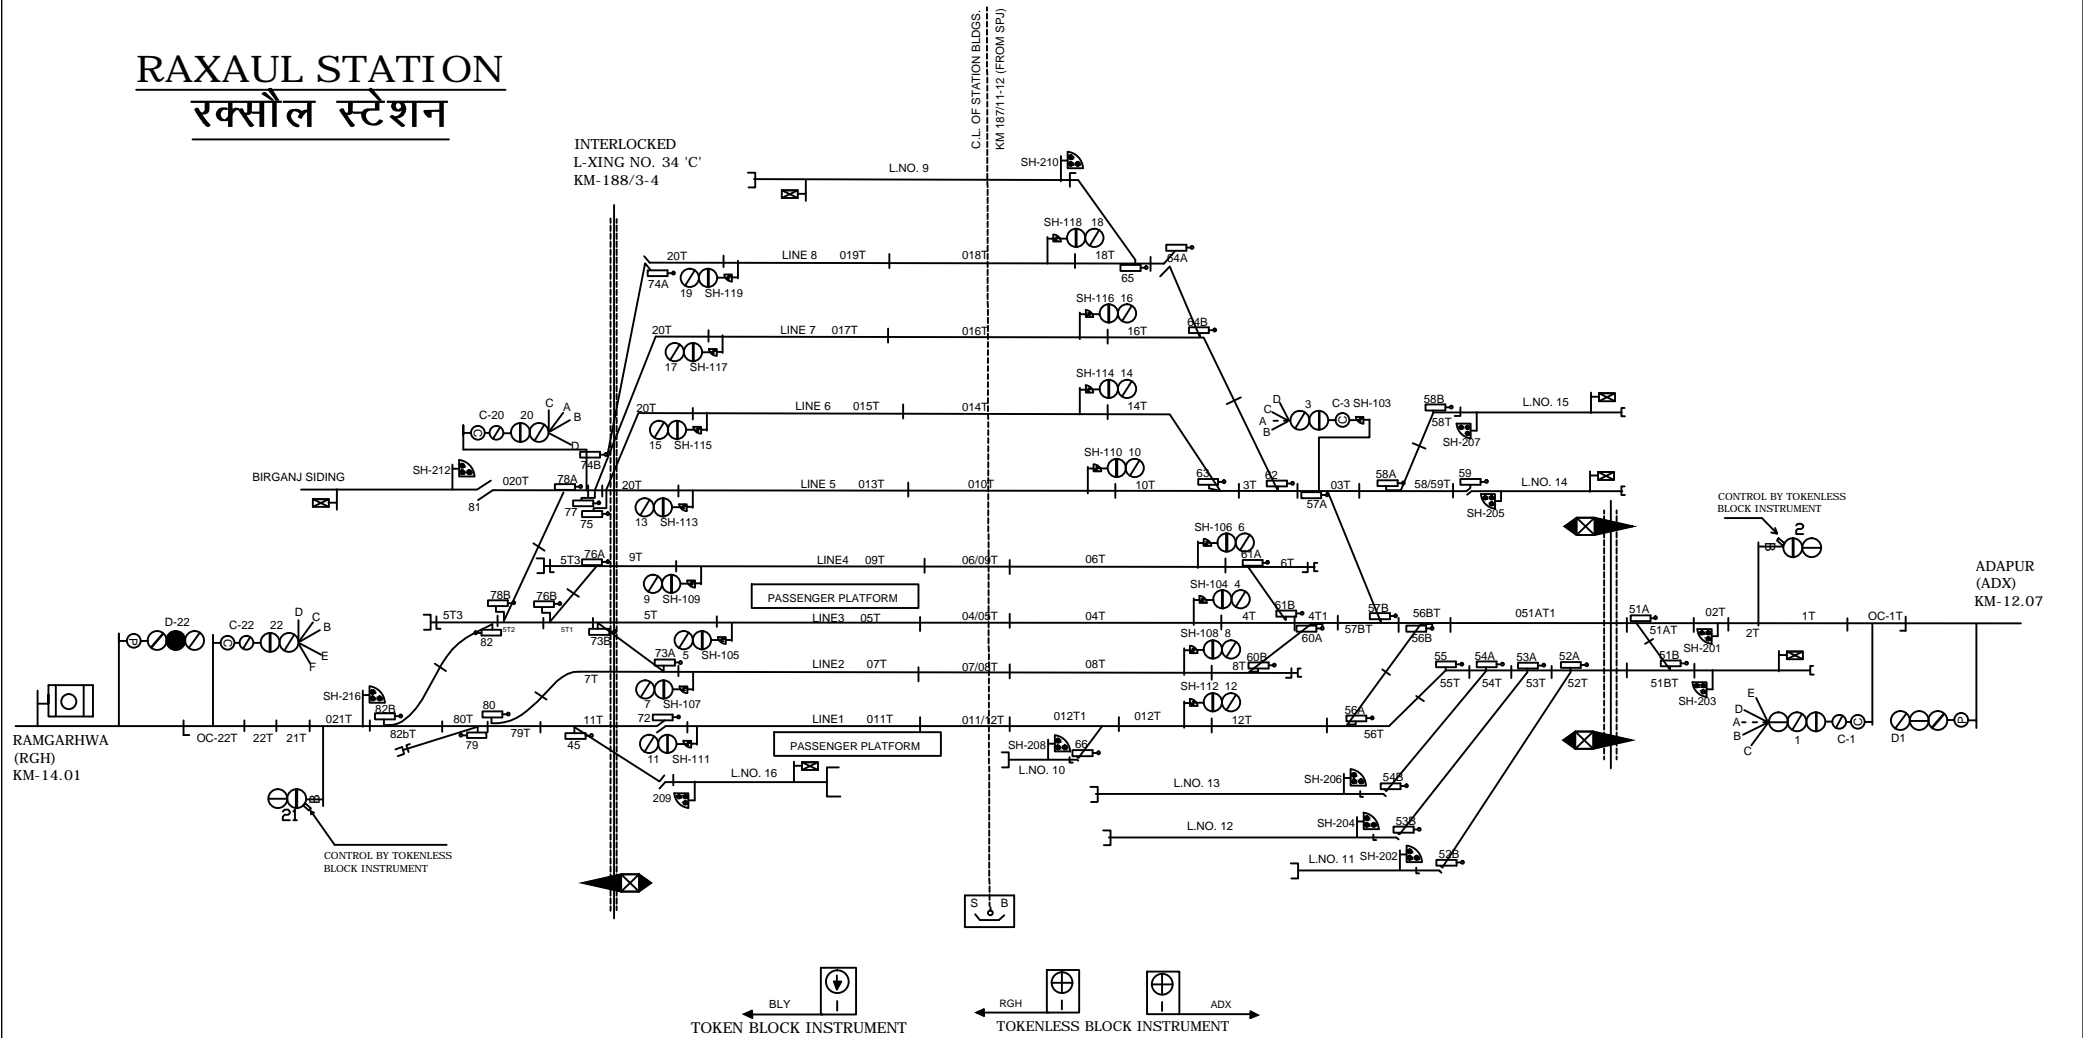

RAXAUL STATION रक्सौल स्टेशन

CLASS OF STATION : B
STD OF SIG & INTERLOCKING: STD-III

EAST CENTRAL RAILWAY SAMASTIPUR DIVISION	S.DSTE/SPJ	DSTE/W/SPJ	SSE/SIG/SPJ	STATION WORKING RULE DIAGRAM MA CL, STD-III, CLASS 'B'	RAXAUL	SWRD NO.-
				TO SUIT SIP NO. ECR/SIP/SPJ/351/2013		DY.CSTE/C-I/SPJ 2013(RD)/04