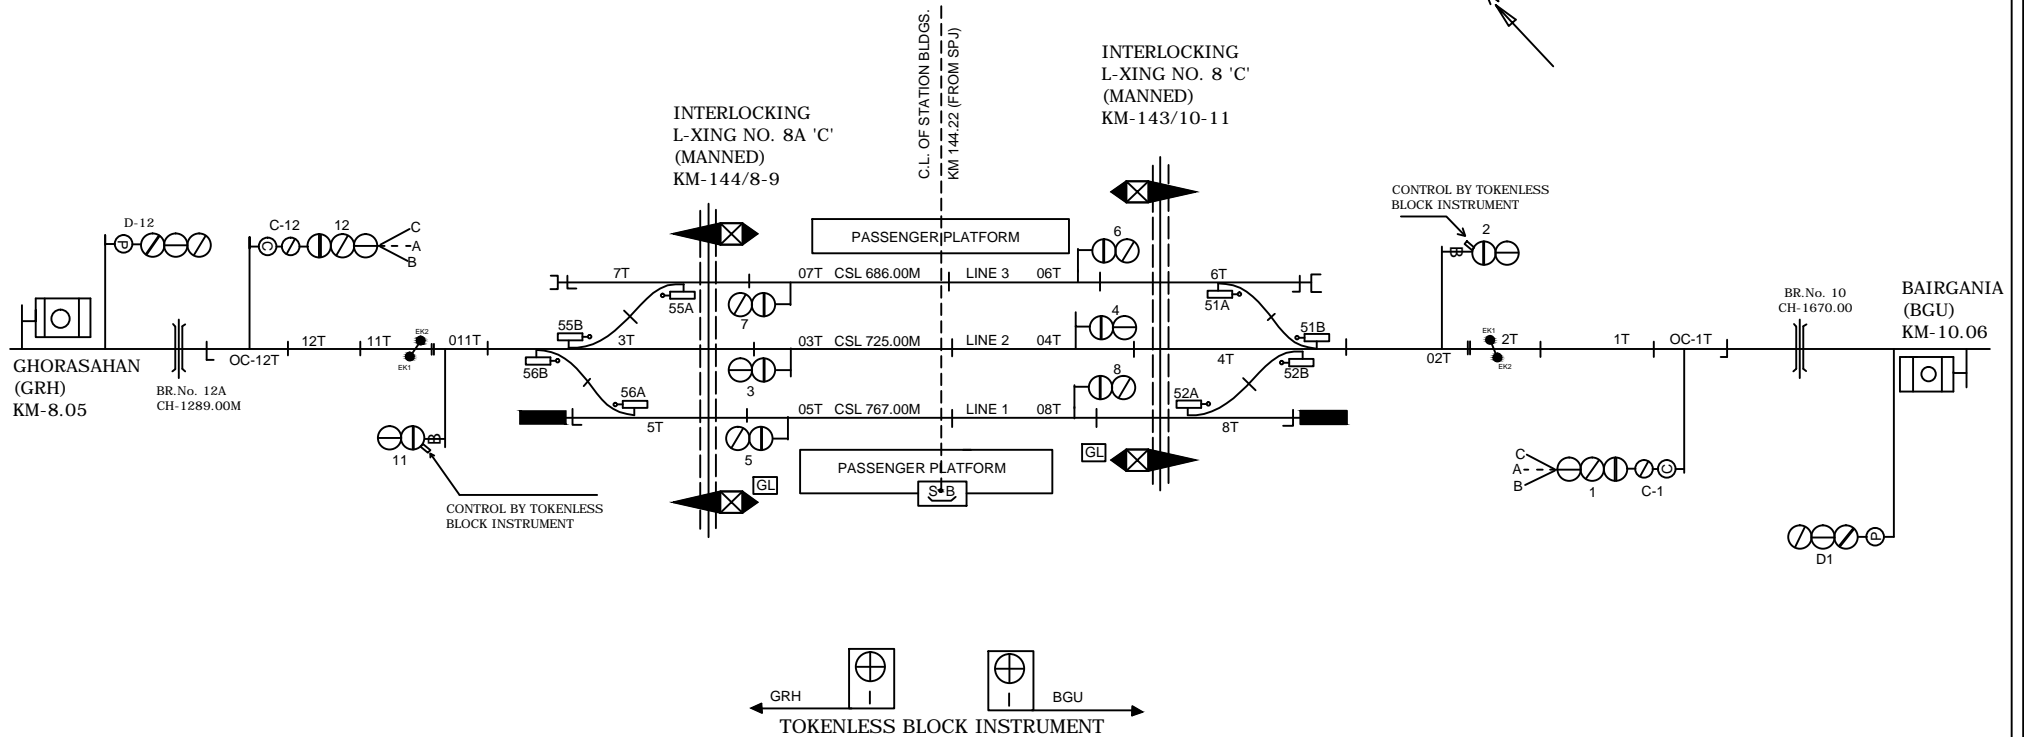

KUNDWA CHAINPUR STATION

dgqMok pSuiqj LVs'kUk

CLASS OF STATION : B
 STD OF SIG & INTERLOCKING: STD-II ②

EAST CENTRAL RAILWAY SAMASTIPUR DIVISION				STATION WORKING RULE DIAGRAM MACL, STD-II ② CLASS 'B'	KUNDWA CHAINPUR	SWRD NO.-
	Sr.DSTE/SPJ	DSTE/W/SPJ	SSE/SIG/SPJ	TO SUTT SIP NO. ECR/SIP/SPJ/560/2011		DY.CSTE/C-I/SPJ 2011/RD/09