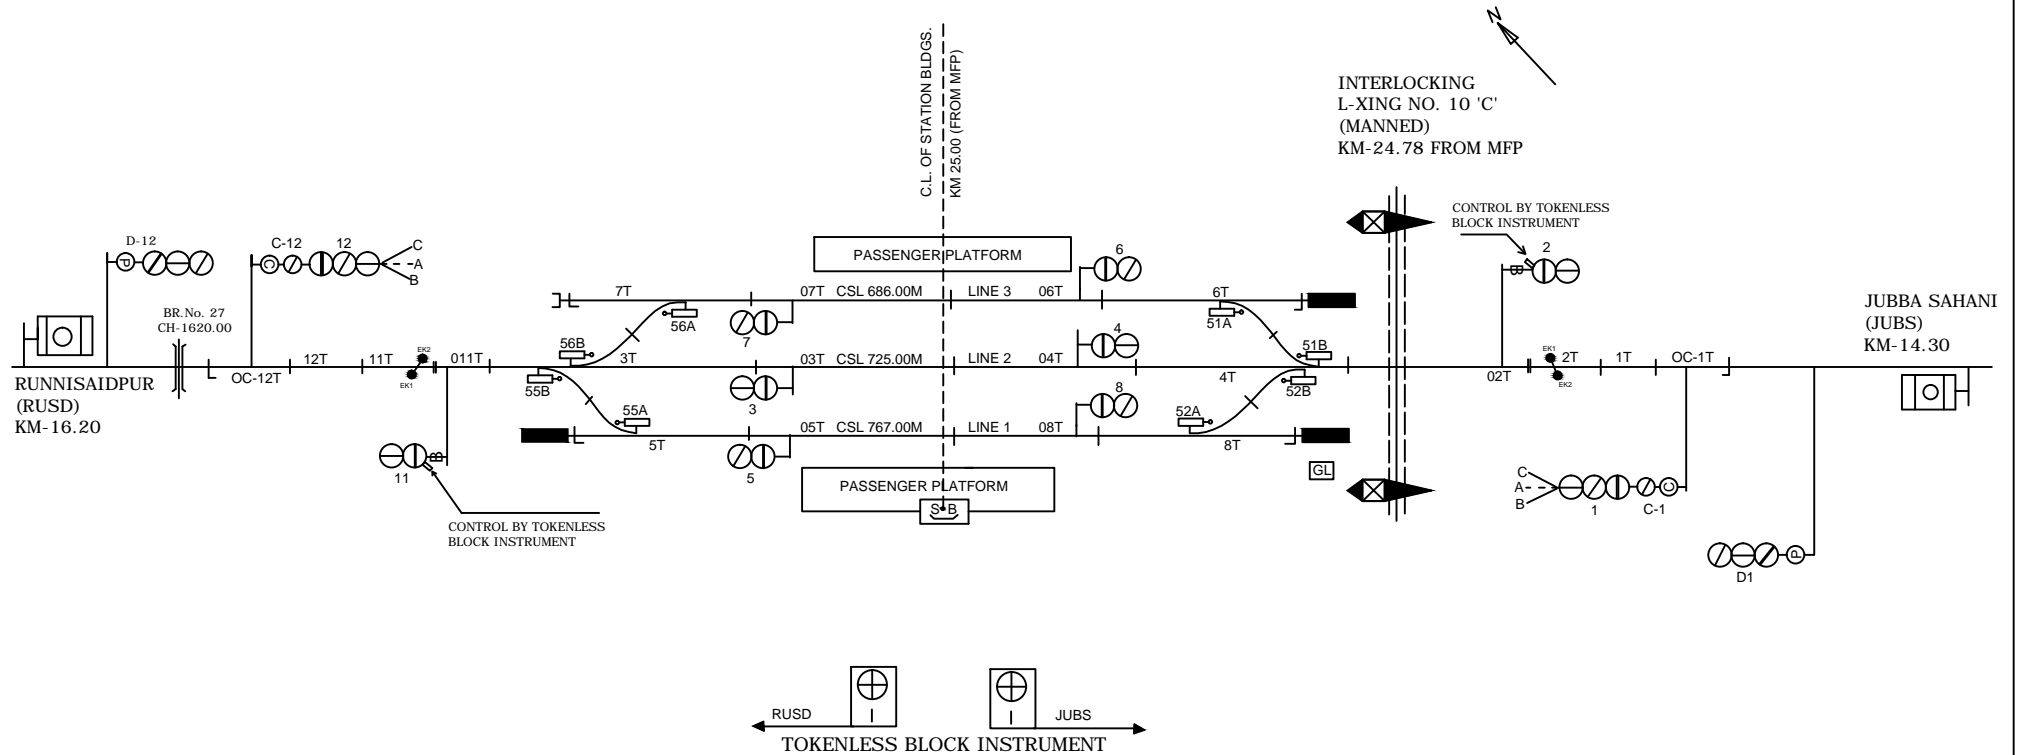

KORLAHIA STATION

dksjyfg;k LVs'kUk

CLASS OF STATION : B
 STD OF SIG & INTERLOCKING: STD-II ②

EAST CENTRAL RAILWAY SAMASTIPUR DIVISION				STATION WORKING RULE DIAGRAM MACL, STD-II ② CLASS 'B'	KORLAHIA	SWRD NO.-
	Sr.DSTE/SPJ	DSTE/W/SPJ	SSE/SIG/SPJ	TO SUTT SIP NO. ECR/SIP/SPJ/431/2007		DY.CSTE/C-I/SPJ 2011/RD/06