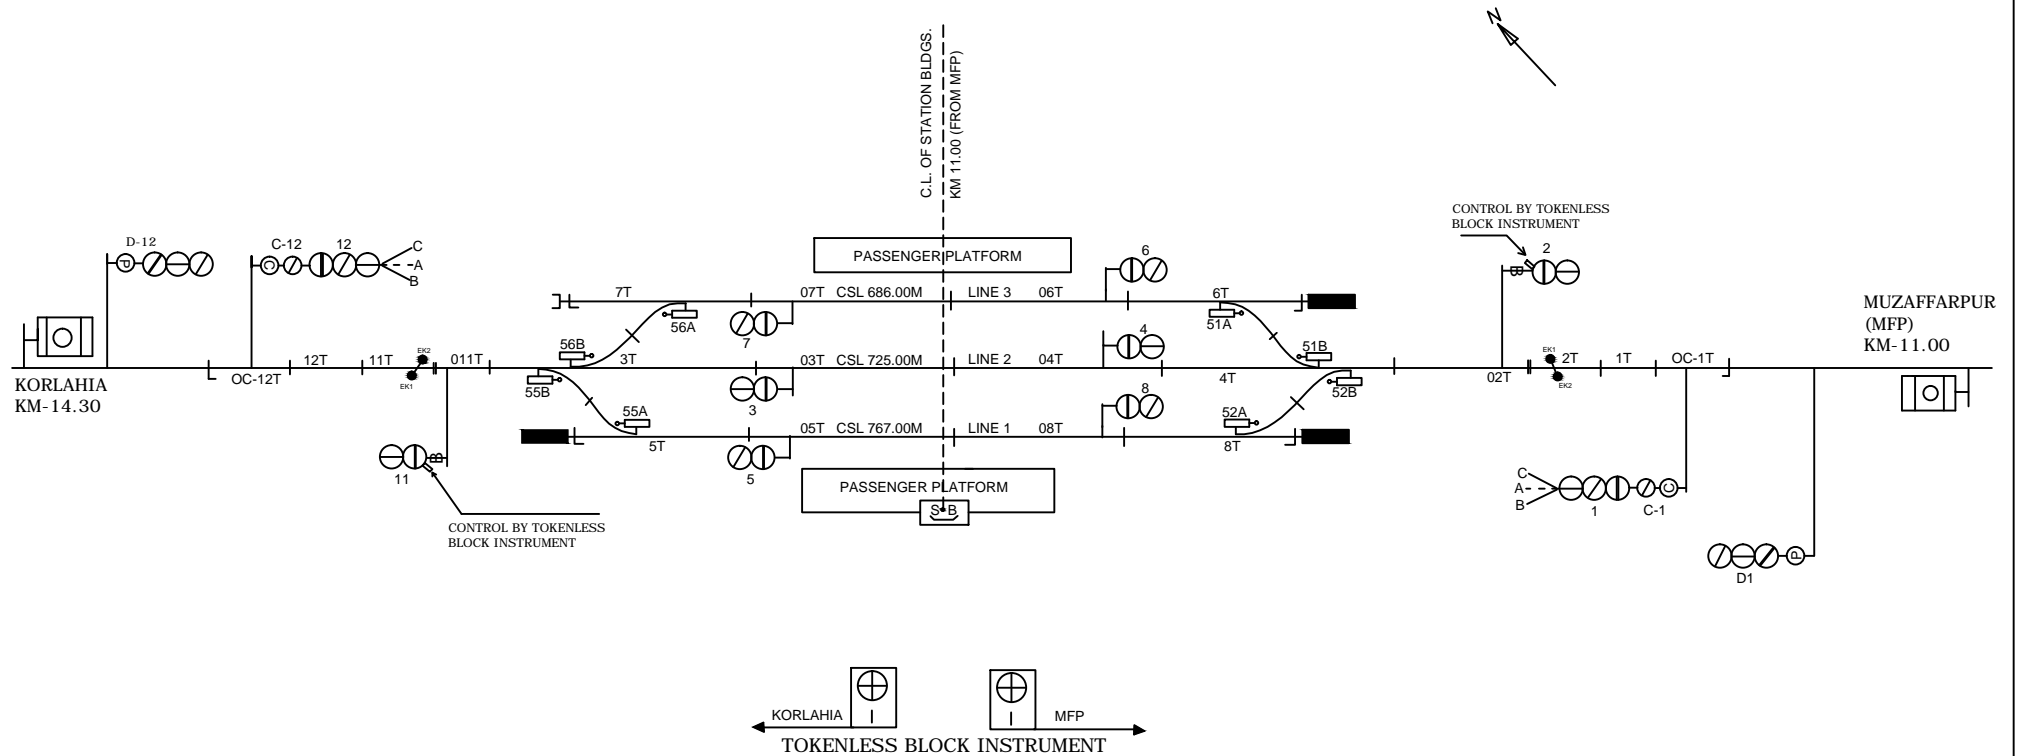

JUBBA SAHANI STATION

तृकक लकुह लवसकु

CLASS OF STATION : B
 STD OF SIG & INTERLOCKING: STD-II ©

EAST CENTRAL RAILWAY SAMASTIPUR DIVISION	Sf. DSTE/SPJ	DSTE/W/SPJ	SSE/SIG/SPJ	STATION WORKING RULE DIAGRAM MACL, STD-II © CLASS 'B'	JUBBA SAHANI	SWRD NO.-
				TO SUIT SIP NO. ECR/SIP/SPJ/437/2010		DY. CSTE/C-I/SPJ 2011/RD/