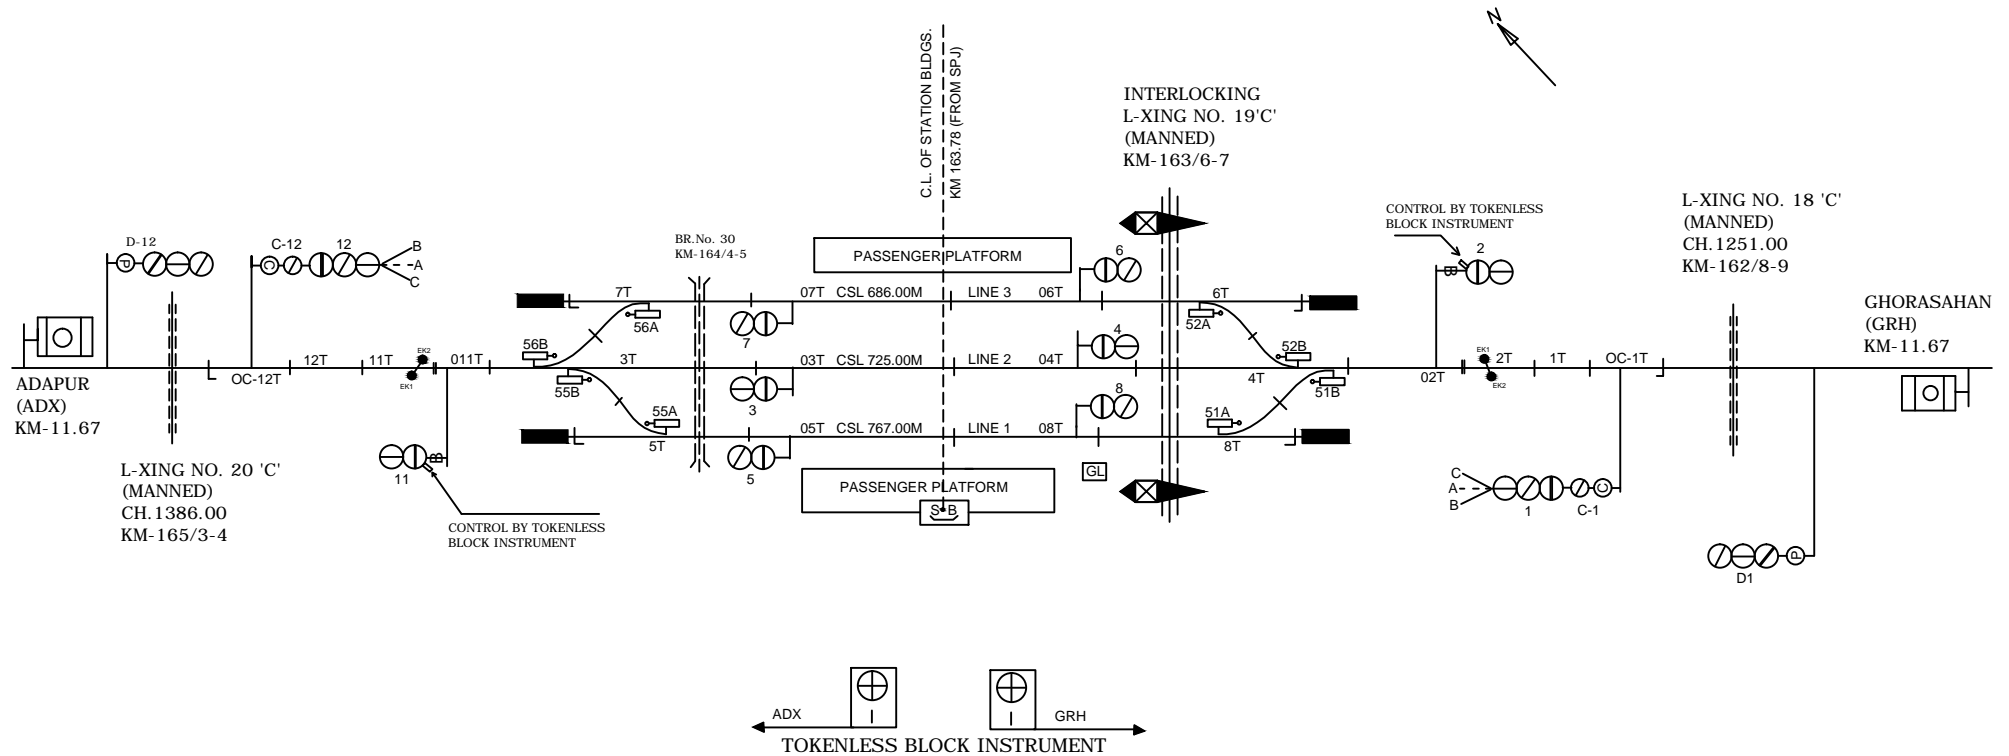

CHAURADANO STATION

NkSM+knkuks LVs'kUk

CLASS OF STATION : B
 STD OF SIG & INTERLOCKING: STD-II (R)

EAST CENTRAL RAILWAY SAMASTIPUR DIVISION				STATION WORKING RULE DIAGRAM MACL, STD-II (R) CLASS 'B'	CHAURADANO	SWRD NO.-
	Sr.DSTE/SPJ	DSTE/W/SPJ	SSE/SIG/SPJ	TO SUTT SIP NO. ECR/SIP/SPJ/558/2011		DY.CSTE/C-I/SPJ 2011/RD/07