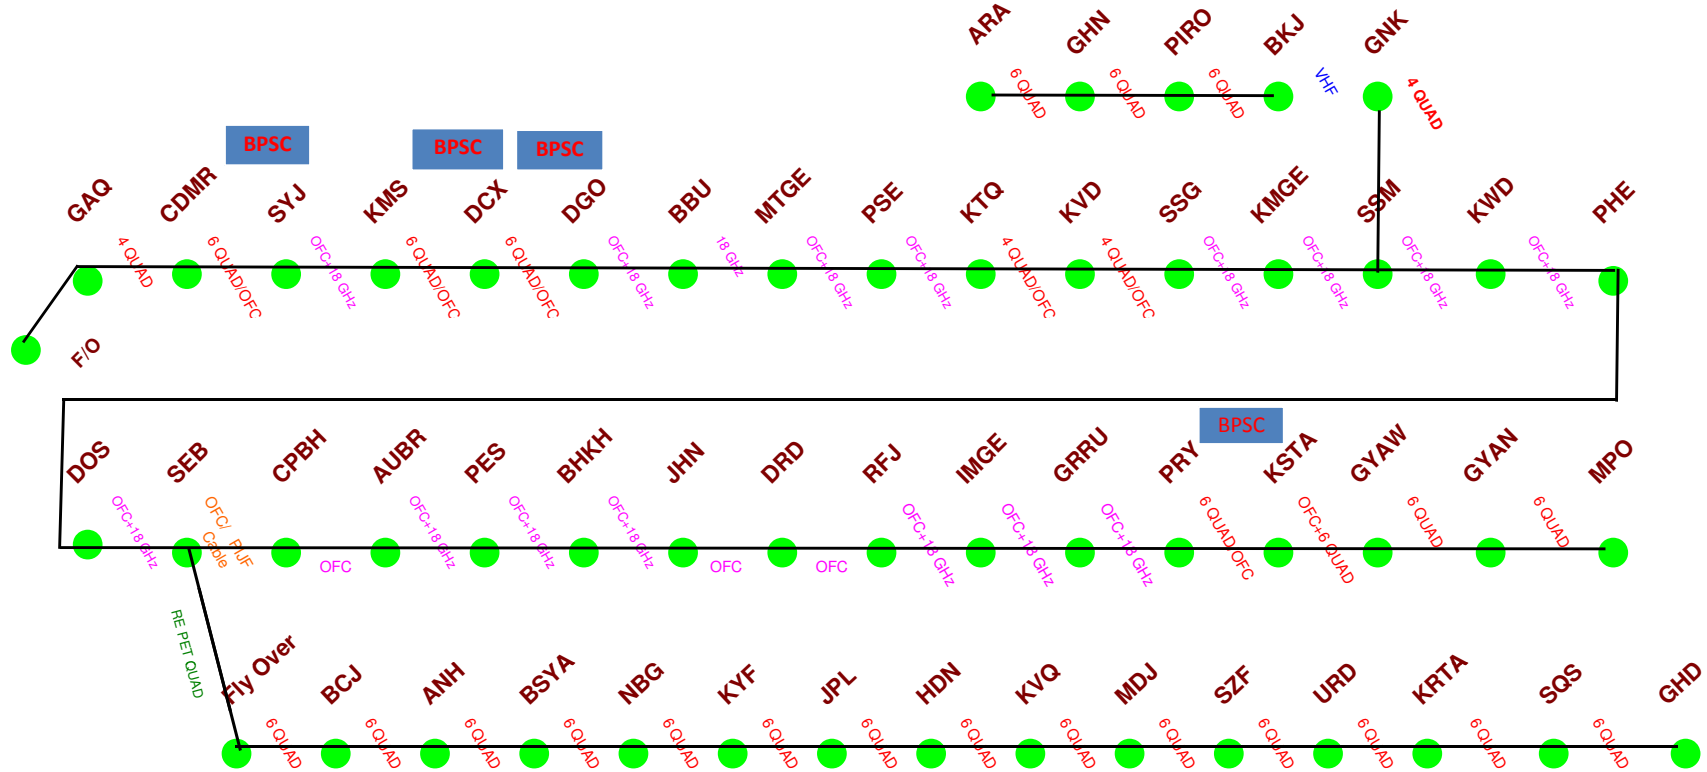

TELECOM SYSTEM MAP OF MGS DIVISION

- NOTE:**
1. GAQ - CDMR, BBU - MTGE, KTQ - KVD - SSG, KSTA - GYA(W) & GYA(N) - MPO.
 - a) Block needle working in 4/6 Quad cable.
 - b) TOL buzzer work in 18 GHz MW.
 2. Block needle working in OFC/ 18 GHz at SYJ - KMS, SSG - KMGE - SSM & RFJ - IMG - GRRU - PRY.
 3. Block needle working in OFC/ PIJF Cable at SEB - CPBH.
 4. Block needle working in only OFC at CPBH - AUBR & JHN - DRD - RFJ.
 5. Block needle working in only OFC and 6 Quad cable for UFSBI at CDMR-SYJ, KMS-DCX, DCX-DGO & KSTA -PRY.