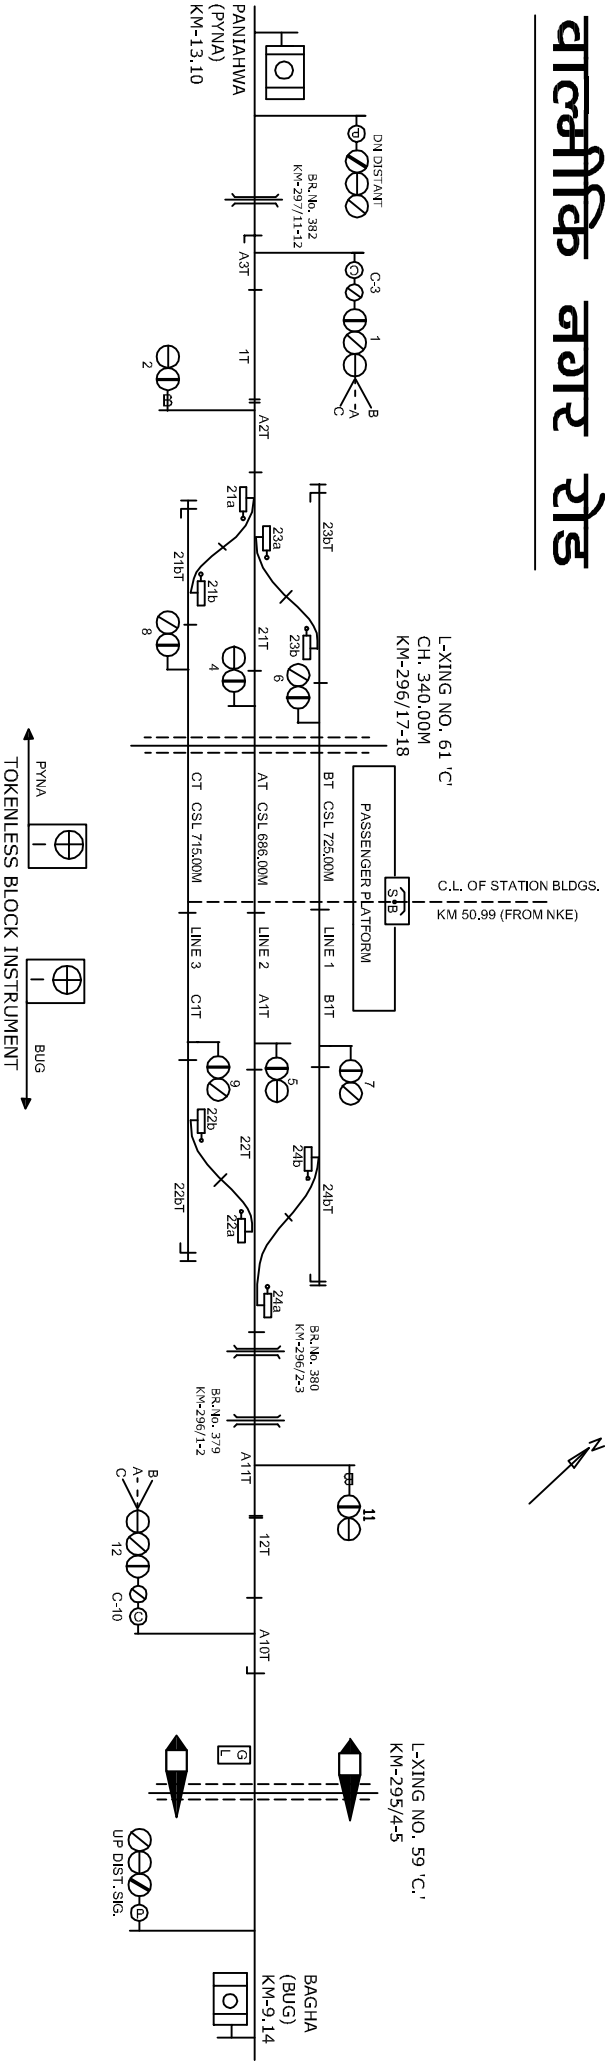

VALMILINAGAR ROAD

वाल्मीकि नगर रोड

CONNECTED WITH LC GATE
 No. 59 'C'

MEGNETO PHONE AT LC GATE
 No. 62 'C' AT KM 300/5-6
 BETWEEN VKNR-PYNA