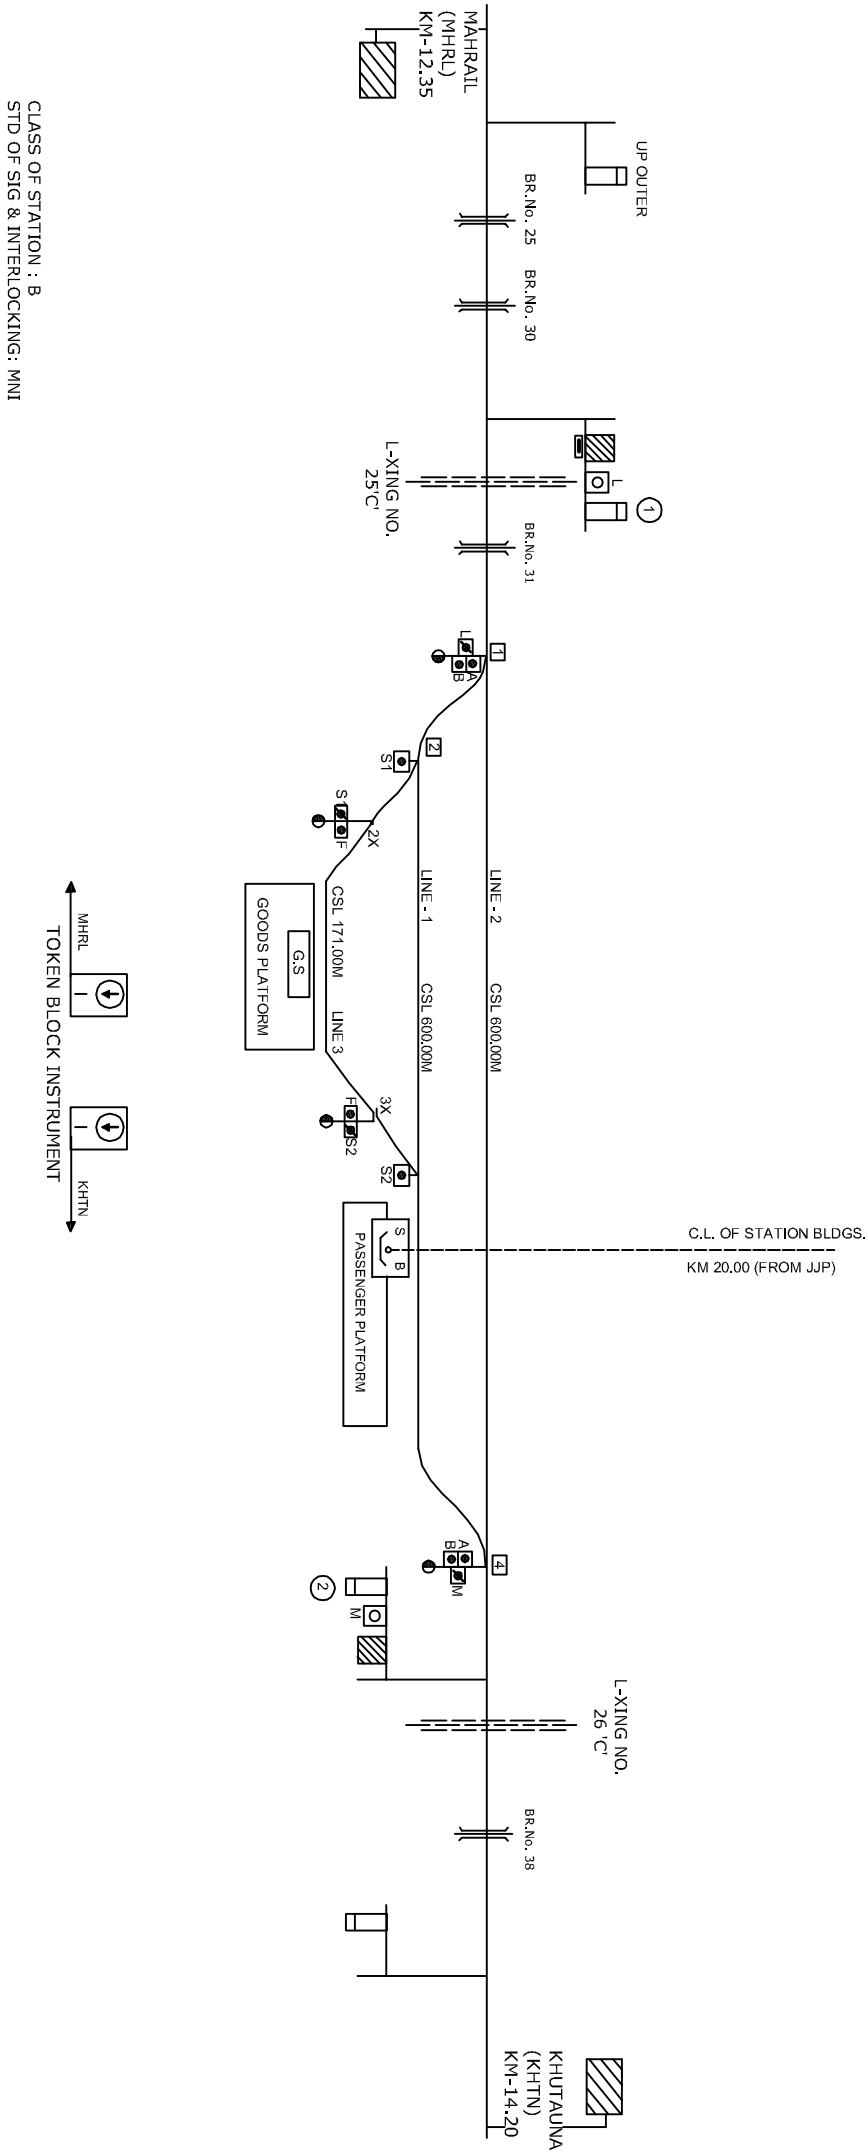

VACHASPATINAGAR STATION

वाचस्पतिनगर स्टेशन

CLASS OF STATION : B
STD OF SIG & INTERLOCKING : MNI

EAST CENTRAL RAILWAY SAMASTIPUR DIVISION		STATION WORKING RULE DIAGRAM STD-MNI, CLASS 'B'		VACHASPATINAGAR	SWRD NO.-
SDSTE/SP	DSTE/W/SP	SSE/SIG/SP	TO SUIT No. DY.CSTE/CIBG/RYD/11		DSTE/DRG No. N/27 (RD)/86