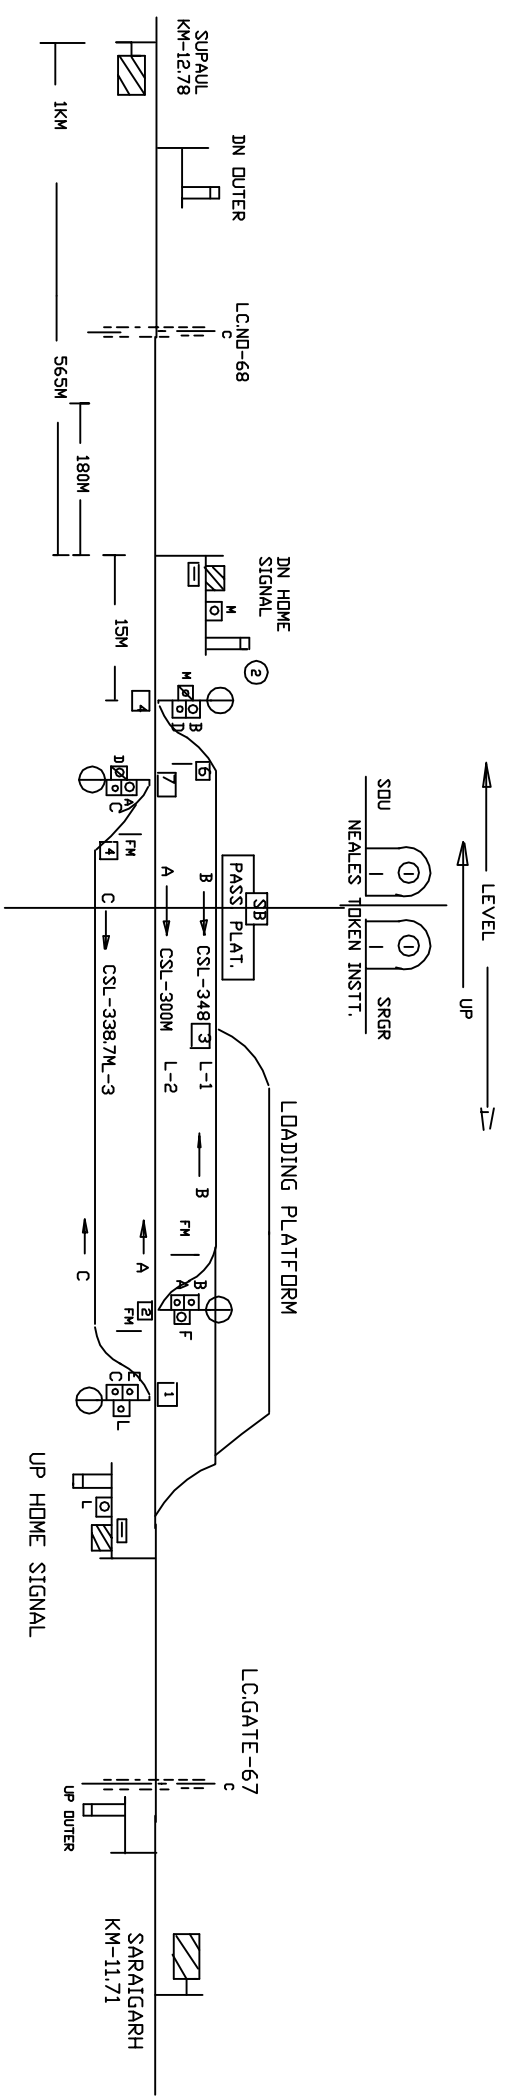

# THARBITIA STATION

## थरबिटिया स्टेशन

CLASS OF STATION : B  
 STD OF SIG & INTERLOCKING : MNI

EAST CENTRAL RAILWAY SAMASTIPUR DIVISION		STATION WORKING RULE DIAGRAM STD-MNT. CLASS 'B'	THARBITIA	SWRD NO.- DSTE DRG. No. N/62 (RD)/86
S/DSTE/SPJ	DSTE/W/SPJ	SSE/SIG/SPJ	TO SUIT No.-DSTE/CON/MHP/4/RD/13	