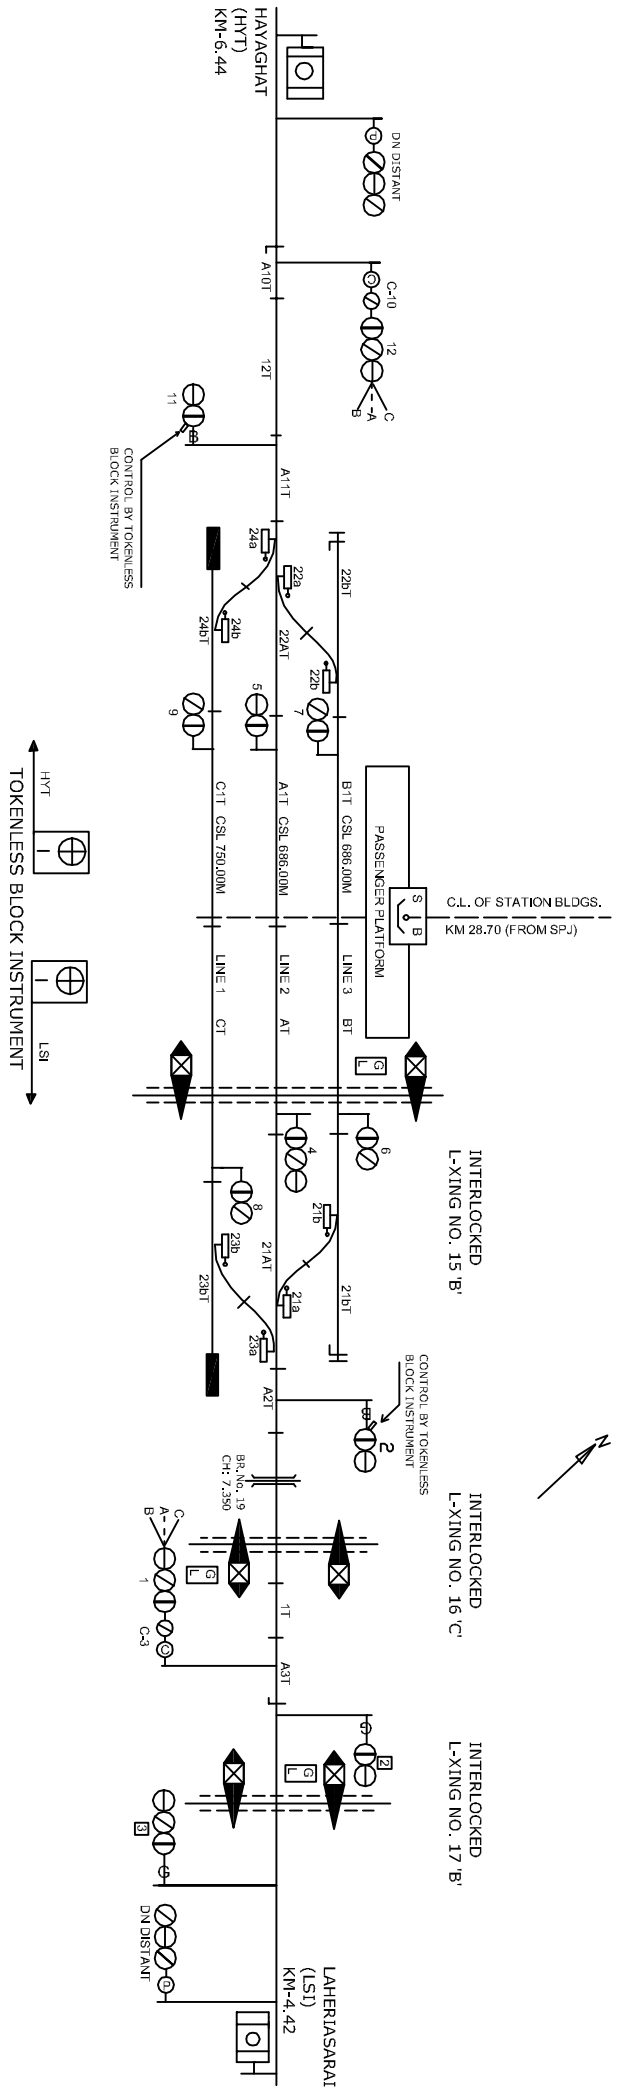

THALWARA STATION

थलवारा स्टेशन

CLASS OF STATION : B
 STD OF SIG & INTERLOCKING: STD-III

EAST CENTRAL RAILWAY SAMASTIPUR DIVISION		STATION WORKING RULE DIAGRAM MAJL. STD-III. CLASS 'B'		THALWARA	SWRD NO.- DSTE/SPJ/ 2005/RD/01
S:ST/SPJ	DSTE/W/SPJ	SSE/SIG/SPJ	TO SUIT SP NO. ECR/SR/SP/324208		