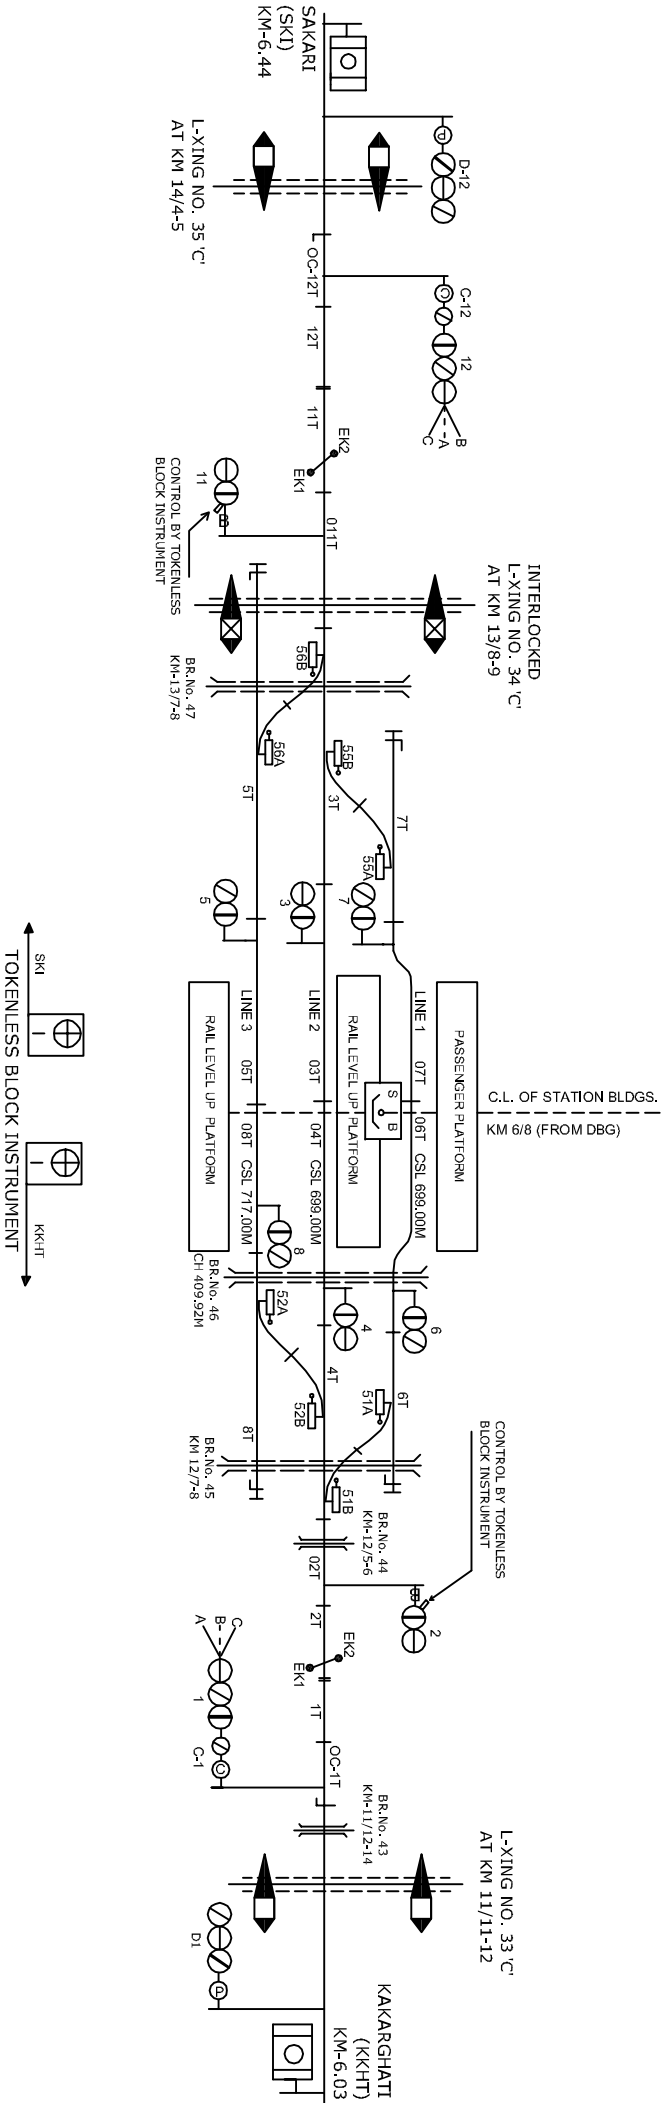

TARSARAI STATION

टारसराय स्टेशन

CLASS OF STATION : B
STD OF SIG & INTERLOCKING: STD-III

EAST CENTRAL RAILWAY SAMASTIPUR DIVISION		STATION WORKING RULE DIAGRAM MACT. STD-III. CLASS 'B'		TARSARAI	SWRD NO.- DY.CSTE/CON/ SPJ/2008/RD/07
SI:DS/TS/SPJ	DSTE/W/SPJ	SSE/SIG/SPJ	TO SUIT SP NO. ECR/SR/SPJ/3222007		