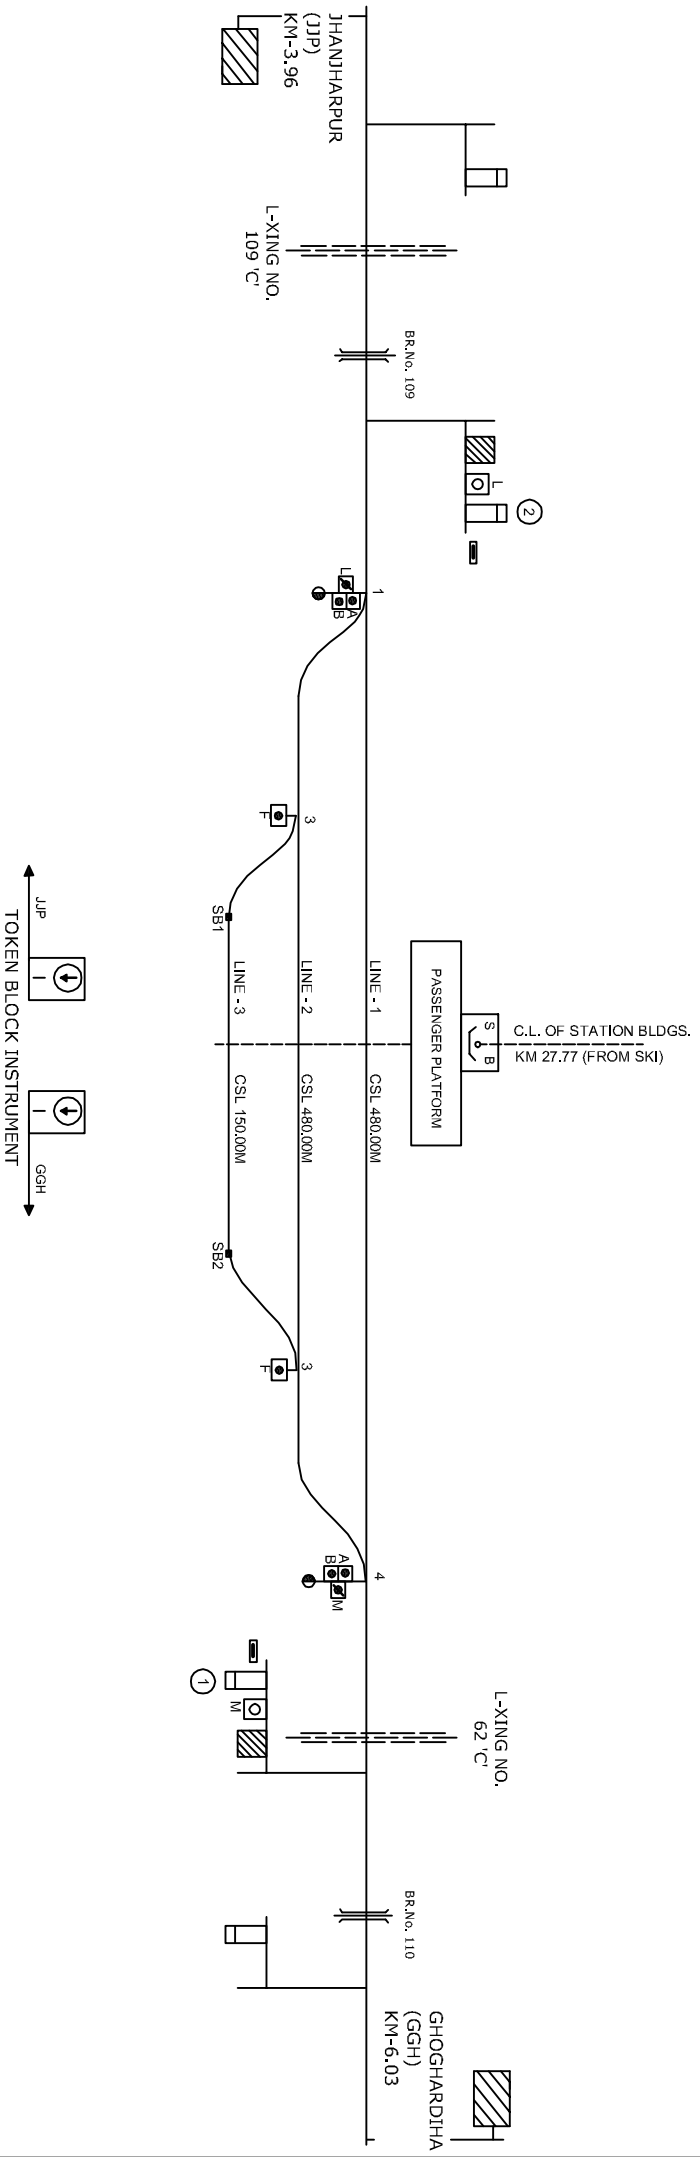

# TAMURIA STATION

## तमुरिया स्टेशन

CLASS OF STATION : B  
 STD OF SIG & INTERLOCKING : MNI

EAST CENTRAL RAILWAY SAMASTIPUR DIVISION		STATION WORKING RULE DIAGRAM STD-MNI, CLASS 'B'		TAMURIA	SWRD NO.-
S/DSTE/SP	DSTE/W/SP	SSE/SIG/SP	TO SUIT RD NO. N/24		DSTE/DRG No. N/69/RD/86