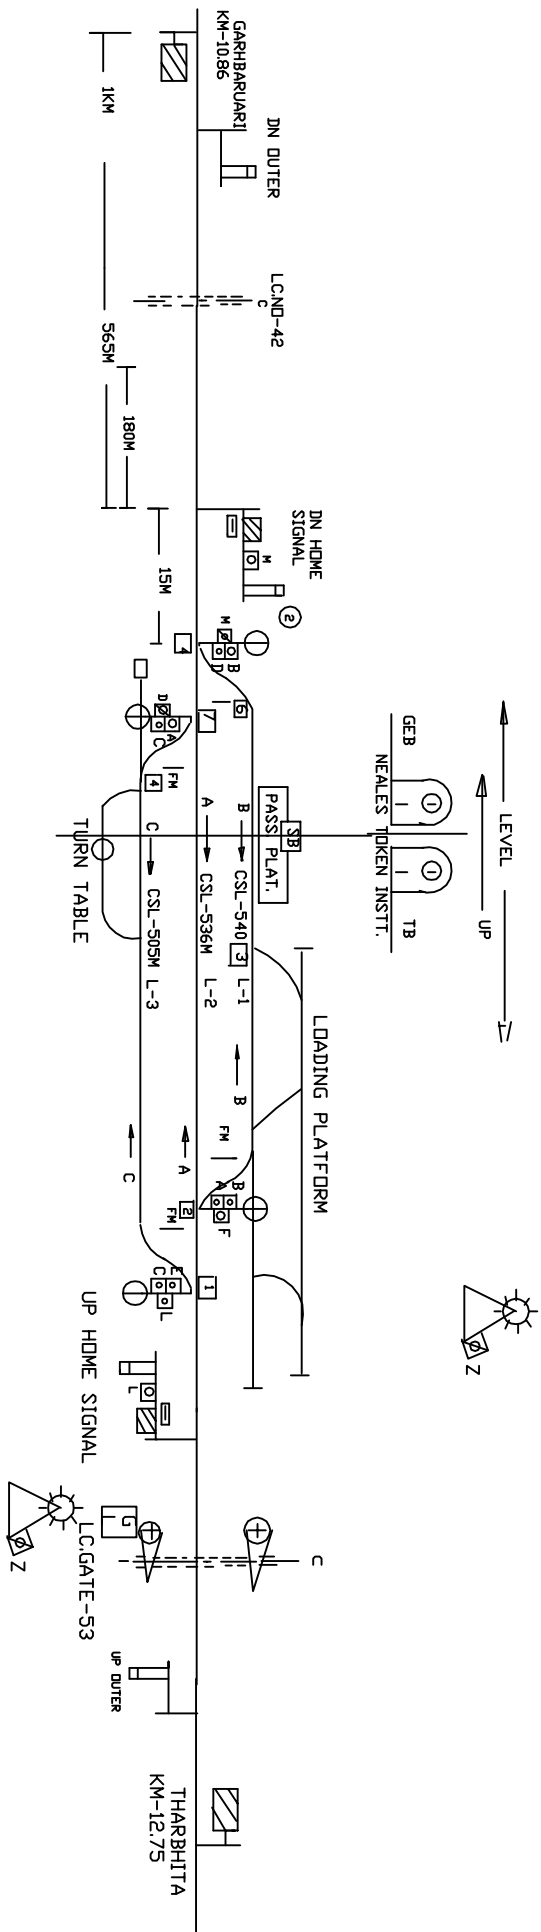

SUPPAUL STATION

सुपौल स्टेशन

CLASS OF STATION : B
 STD OF SIG & INTERLOCKING : MNI

EAST CENTRAL RAILWAY SAMASTIPUR DIVISION		STATION WORKING RULE DIAGRAM STD-MNT. CLASS 'B'		SUPPAUL	SWRD NO.- Sr. DSTE/SPJ 2011/RD/2
SJDSTE/SPJ	DSTE/W/SPJ	SSE/SIG/SPJ	TO SUIT No.-DSTE/SPJ/4/19/2010		