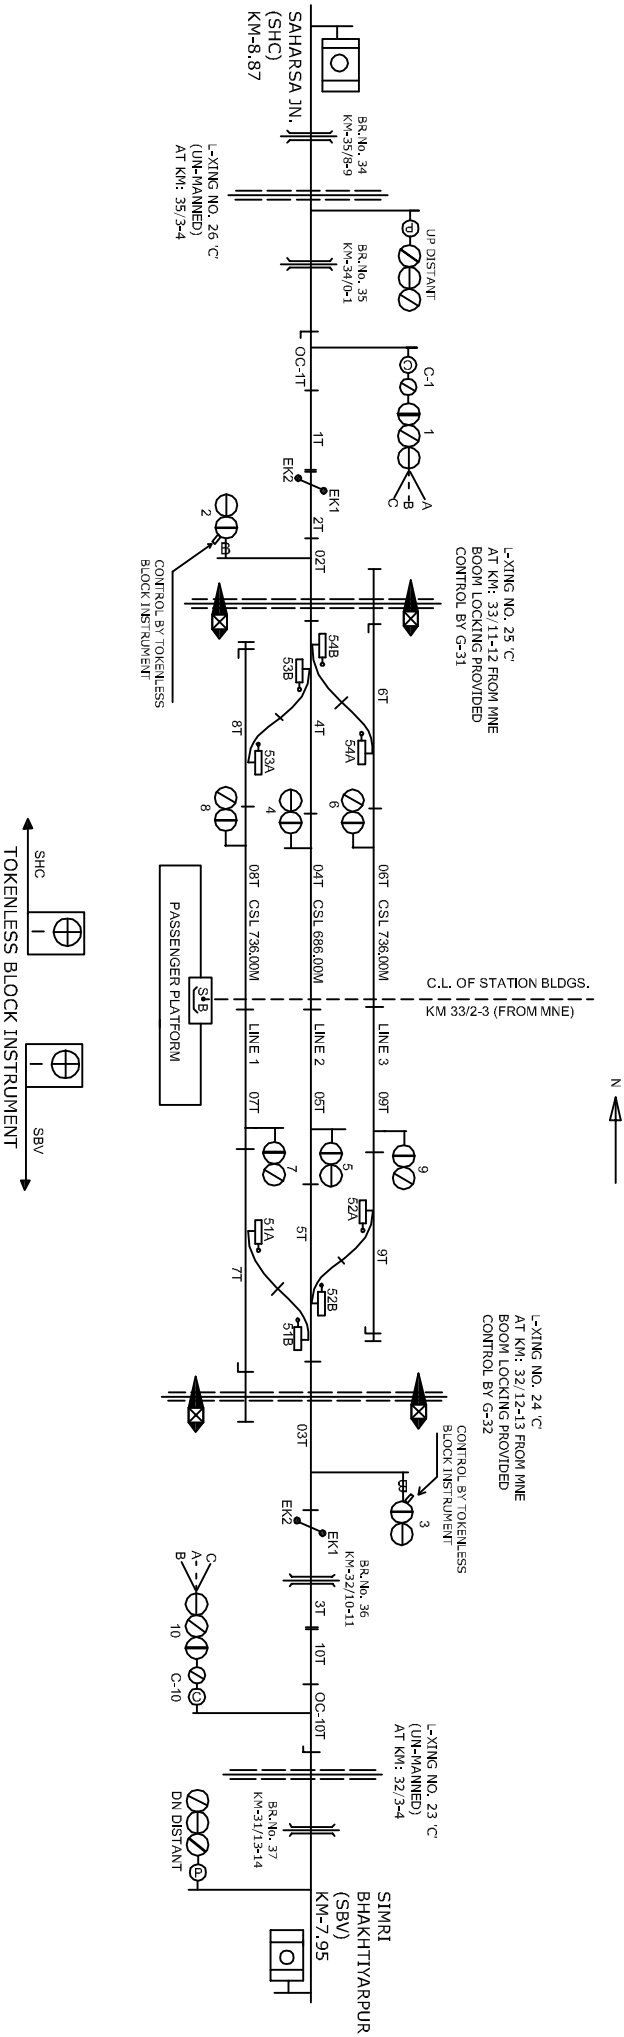

# SONBARSA KACHHAHARI STATION

## सोनबरसा कचहरी स्टेशन

CLASS OF STATION : B  
 STD OF SIG & INTERLOCKING: STD-II(®)

EAST CENTRAL RAILWAY SAMASTIPUR DIVISION		STATION WORKING RULE DIAGRAM MACT. STD-II (®) CLASS 'B'		SONBARSA KACHAHARI	SWRD NO.-
SI/DSTE/SPJ	DSTE/W/SPJ	SSE/SIG/SPJ	TO SUIT SIP NO. ECR/SIP/SPJ/46/206		