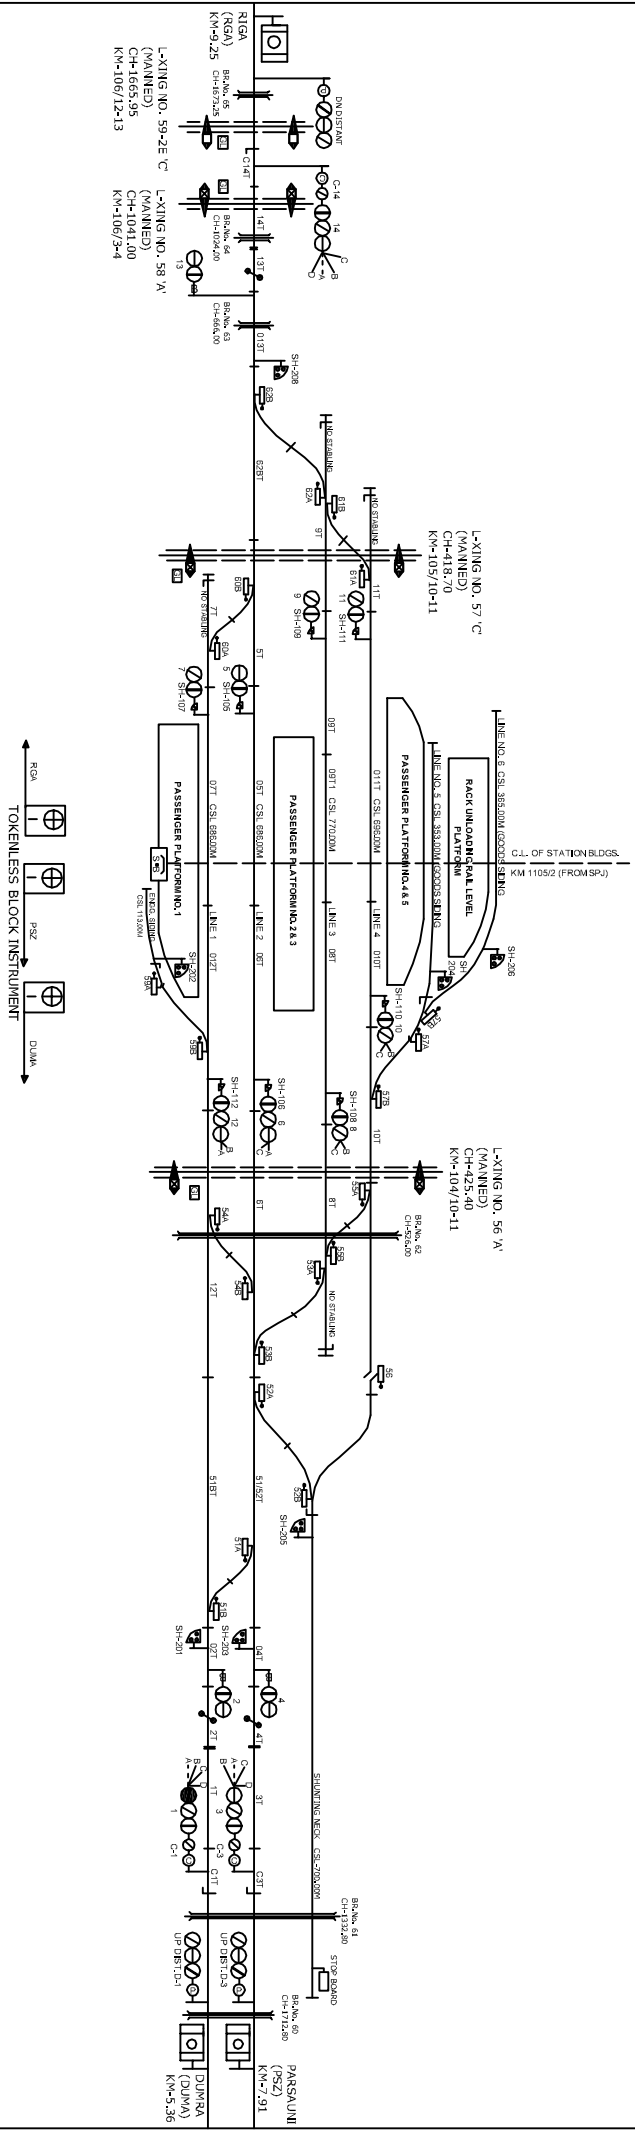

SITAMARHI STATION

सीतामढ़ी स्टेशन

CLASS OF STATION : B
 STD OF SIG & INTERLOCKING: STD-II

EAST CENTRAL RAILWAY SAMASTIPUR DIVISION		STATION WORKING RULE DIAGRAM MACT. STD-II CLASS B		SITAMARHI		SWRD NO.-	
SI-DST/SP1	DST/W/SP1	SSE/SIG/SP1	TO SUIT SIP NO. ECR(SIP/SP1)3642309			DY.CSTE/C-1/SP1 2010/RD/02	