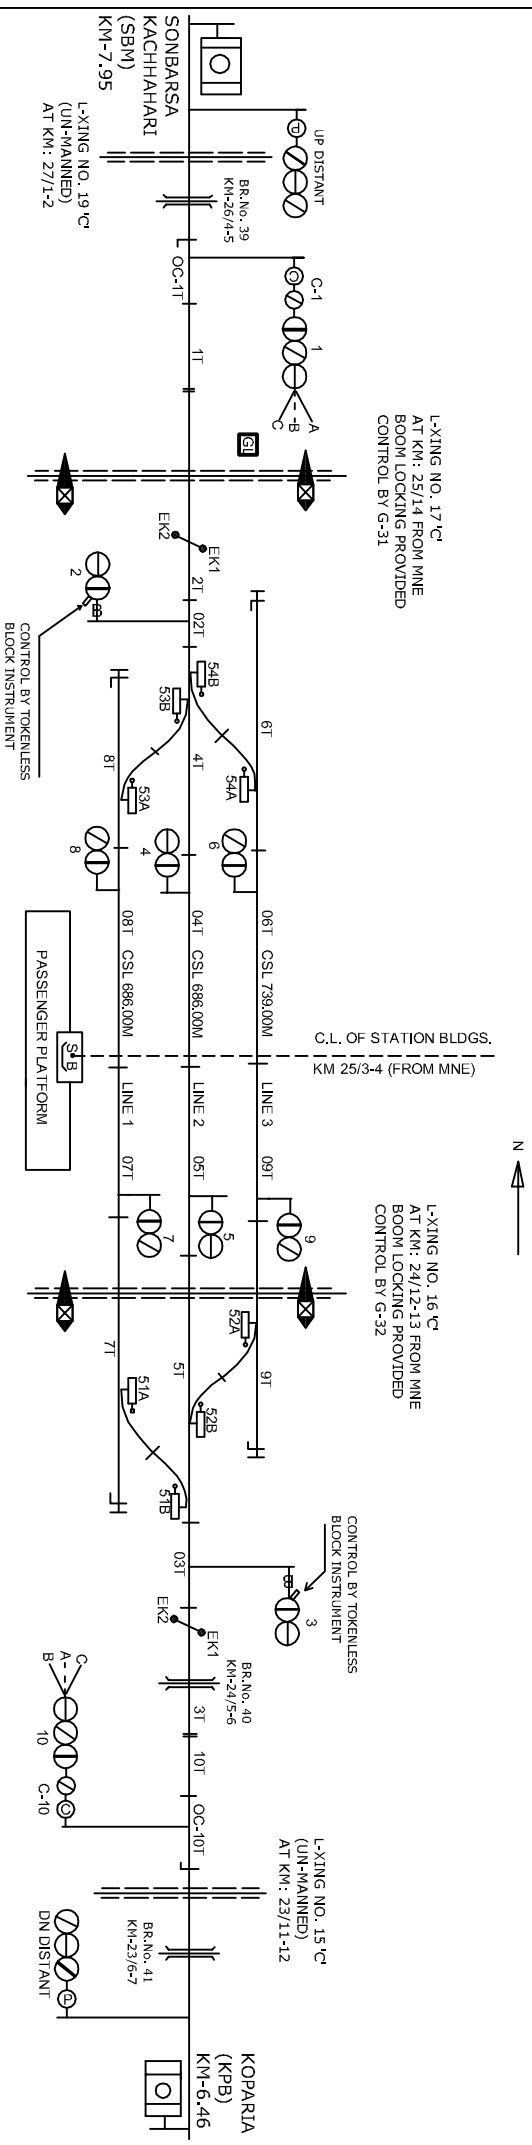

SIMRI BAKHTIARPUR STATION

सिमरी बखतीयारपुर स्टेशन

CLASS OF STATION : B
 STD OF SIG & INTERLOCKING: STD-II (C)

EAST CENTRAL RAILWAY SAMASTIPUR DIVISION		STATION WORKING RULE DIAGRAM MACT. STD-II (C) CLASS 'B'		SIMRI BAKHTIARPUR	SWRD NO.- DSTE/W/SP/ 2004/RD/38
S:JDS/TE/SP	DSTE/W/SP	SSE/SG/SP	TO SUIT SIP NO. ECR/SIP/465/206		