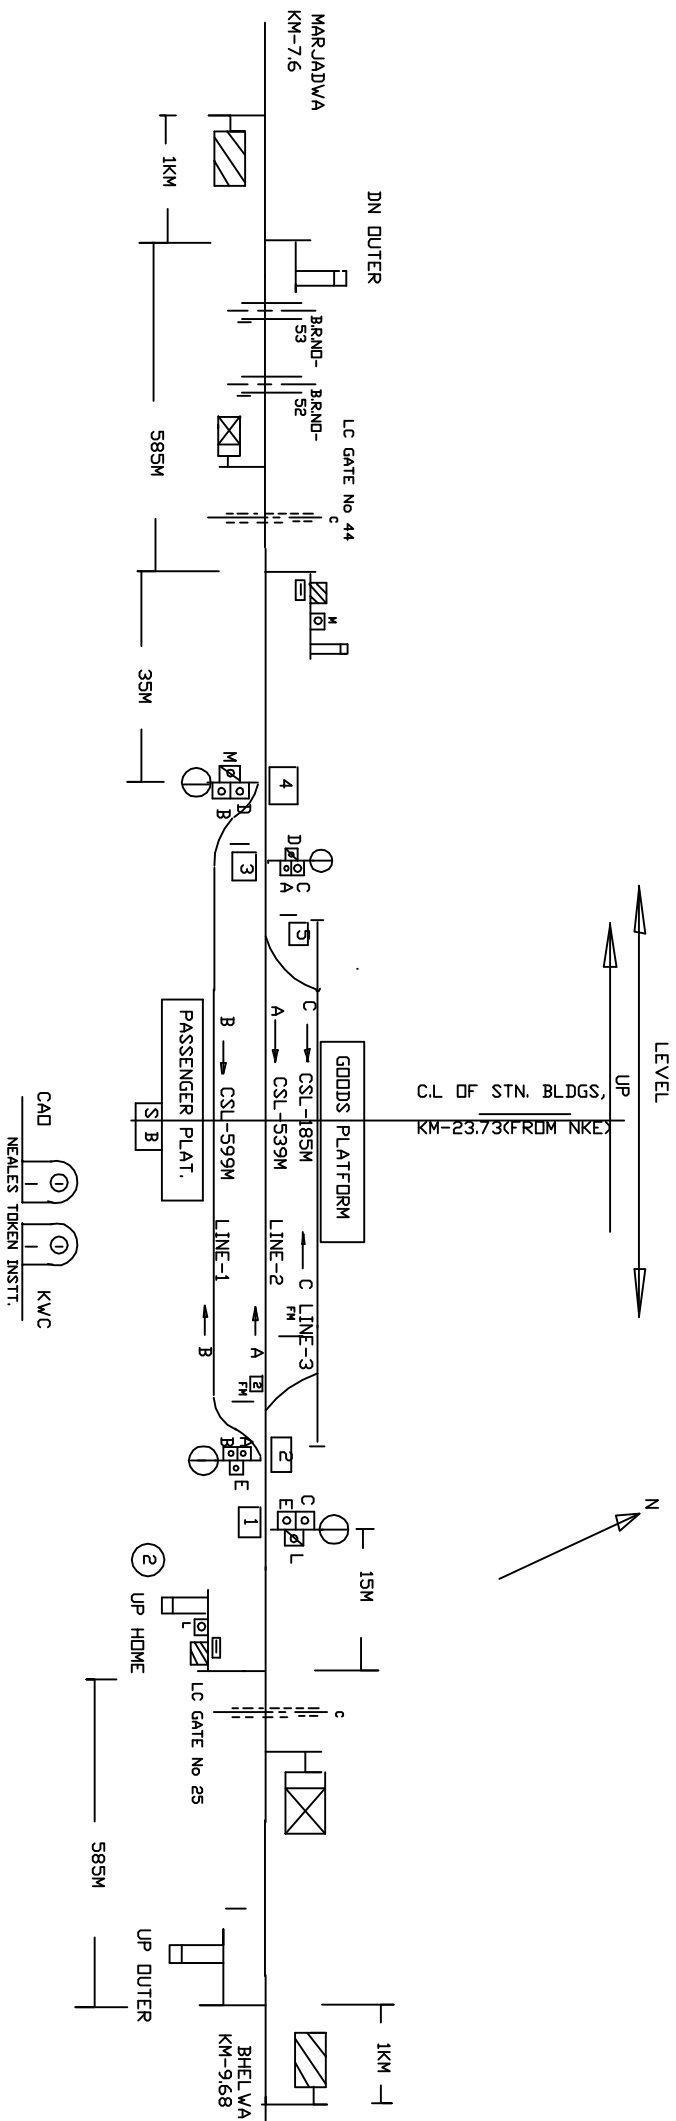

SIKTA STATION

सिक्ता स्टेशन

 CONNECTED WITH L-XING
 NO-71 BETWEEN BDMA-MRJU
 AT KM-59/13-14

CLASS OF STATION : B
 STD OF SIG & INTERLOCKING : MNI

EAST CENTRAL RAILWAY SAMASTIPUR DIVISION		STATION WORKING RULE DIAGRAM STD-MNT, CLASS 'B'		SIKTA	SWRD NO.-
S/DSTE/SP	D/STE/W/SP	SSE/SG/SP	TO SUIT No.-DSTE/SP/RD No. N/30		DSTE DRG No. N/52/RD/86