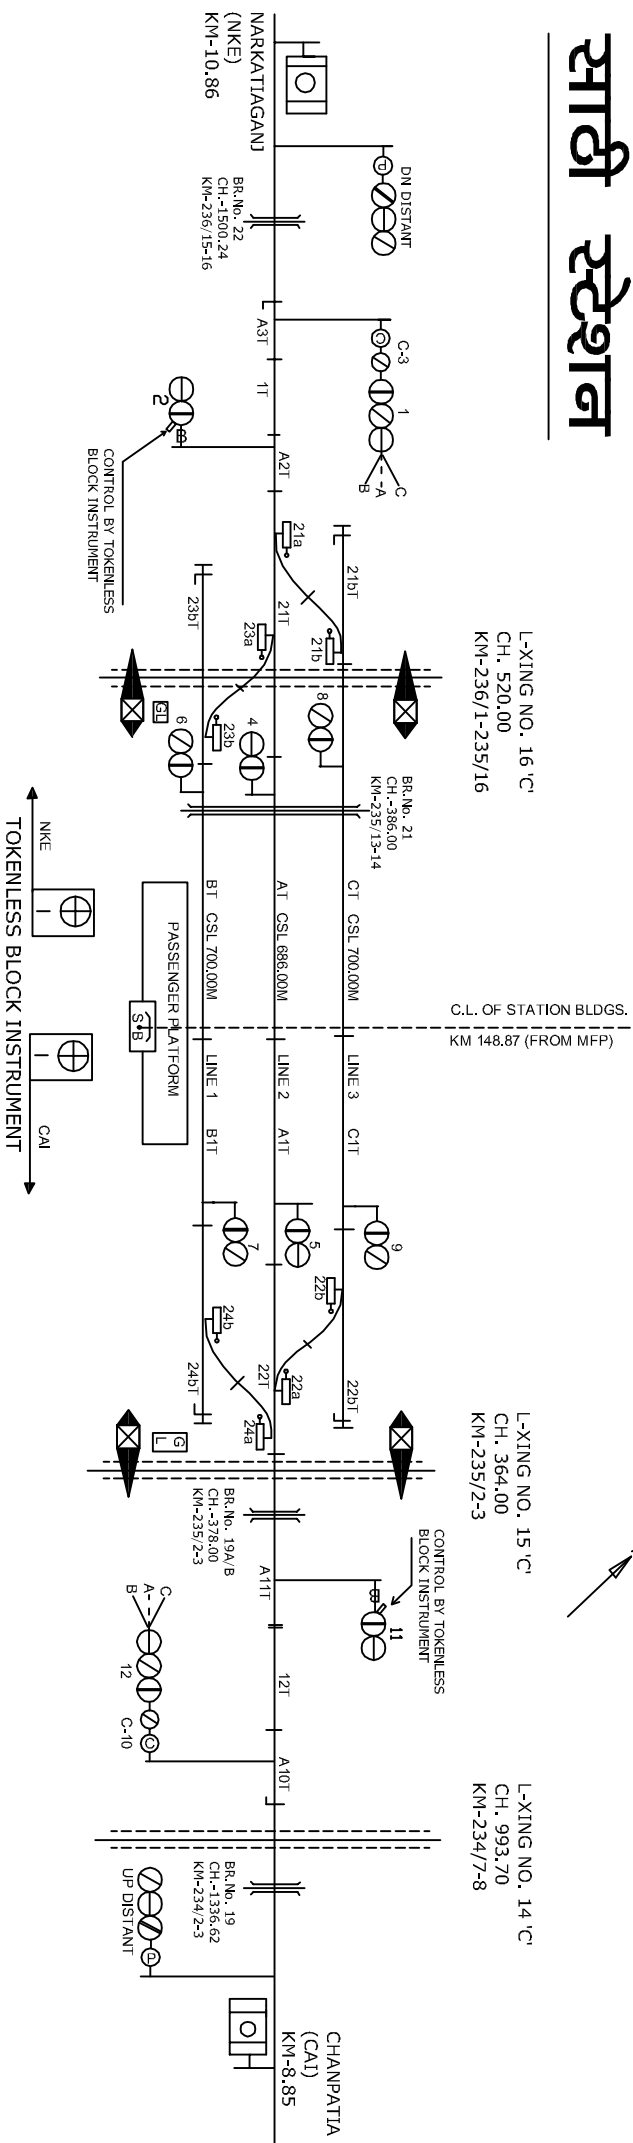

SATHI STATION

साठी स्टेशन

L-XING NO. 16 °C
CH. 520.00
KM-236/1-235/16

C.L. OF STATION BLDGS.
KM 148.87 (FROM MFP)

L-XING NO. 15 °C
CH. 364.00
KM-235/2-3

L-XING NO. 14 °C
CH. 993.70
KM-234/7-8

CLASS OF STATION : B
STD OF SIG & INTERLOCKING: STD-II

CONNECTED WITH LC GATE
No. 15 °C AND 16 °C

MEGNETO PHONE AT LC GATE
No. 16B °C AT KM 239/5-6
BETWEEN SAHI-NKE