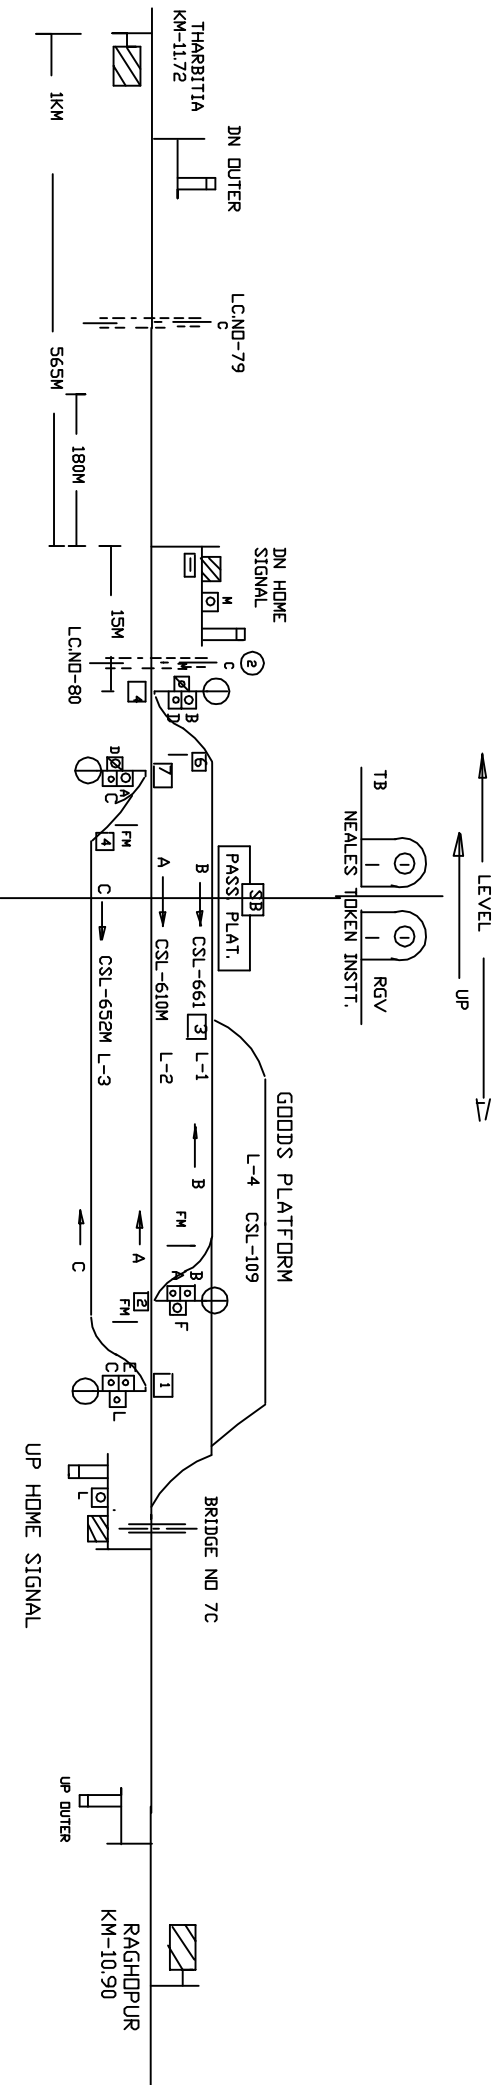

# SARAIGARH STATION

## शरायगढ़ स्टेशन

CLASS OF STATION : B  
 STD OF SIG & INTERLOCKING: MNI

EAST CENTRAL RAILWAY SAMASTIPUR DIVISION		STATION WORKING RULE DIAGRAM STD-MNT. CLASS 'B'		SARAIGARH	SWRD NO.-
SID/STE/SPJ	DSTE/W/SPJ	SSE/SIG/SPJ	TO SUIT No.-DSTE/SPJ RD No. N/370		DSTE DRG No. N/65/RD/86