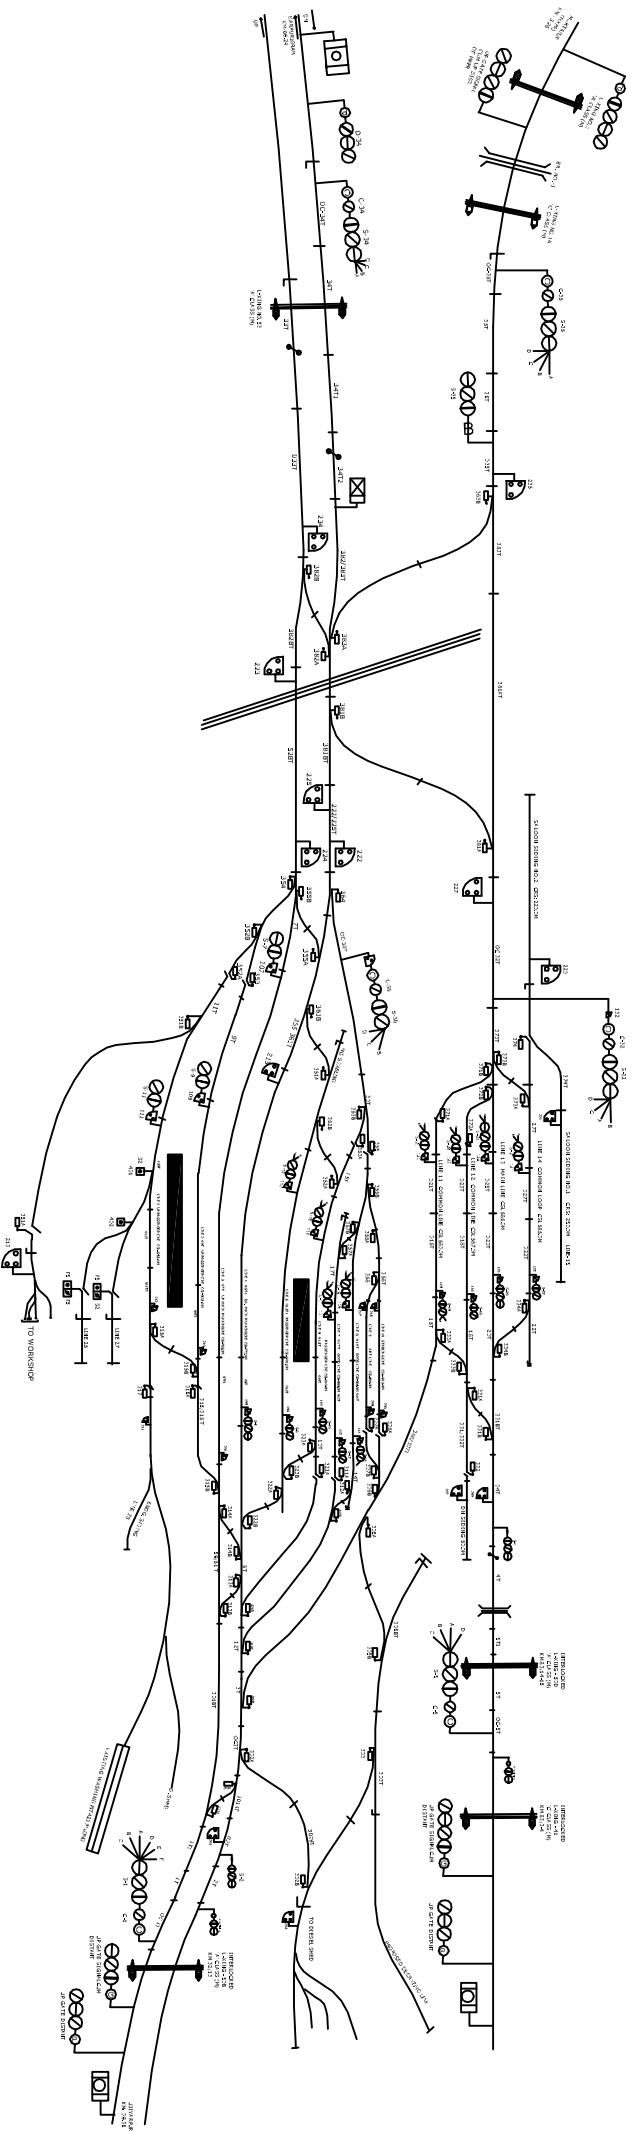

SAMASTIPUR JN.

समस्तीपुर जं०

CLASS OF STATION : B
 STD OF SIG & INTERLOCKING: STD-III

EAST CENTRAL RAILWAY SAMASTIPUR DIVISION		STATION WORKING RULE DIAGRAM MACT. STD-III, CLASS 'B'	SAMASTIPUR	SWRD NO.- DSTE/W/SPJ 2007/RD/7
S:JST/TE/SPJ	DSTE/W/SPJ	SSE/SIG/SPJ	TO SUIT SIP NO. ECR(SIP/SPJ)47206	