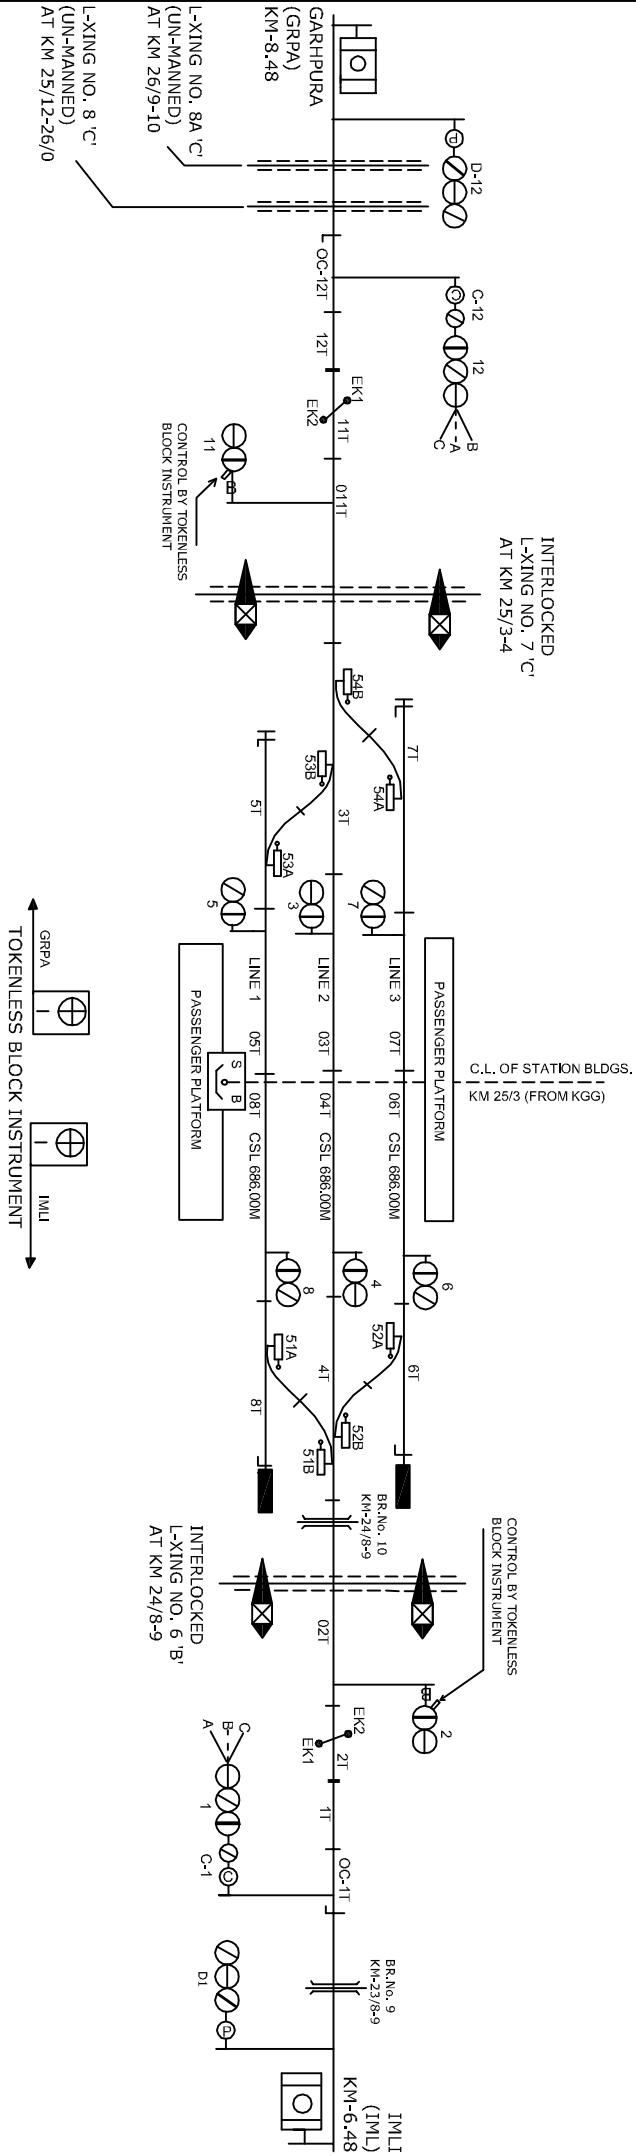

SALAUNA STATION

सलाणा स्टेशन

CLASS OF STATION : B
 STD OF SIG & INTERLOCKING: STD-III

EAST CENTRAL RAILWAY SAMASTIPUR DIVISION		STATION WORKING RULE DIAGRAM MACT, STD-III, CLASS 'B'		SALAUNA	SWRD NO.-
		SI/DSTE/SPJ	DSTE/W/SPJ		