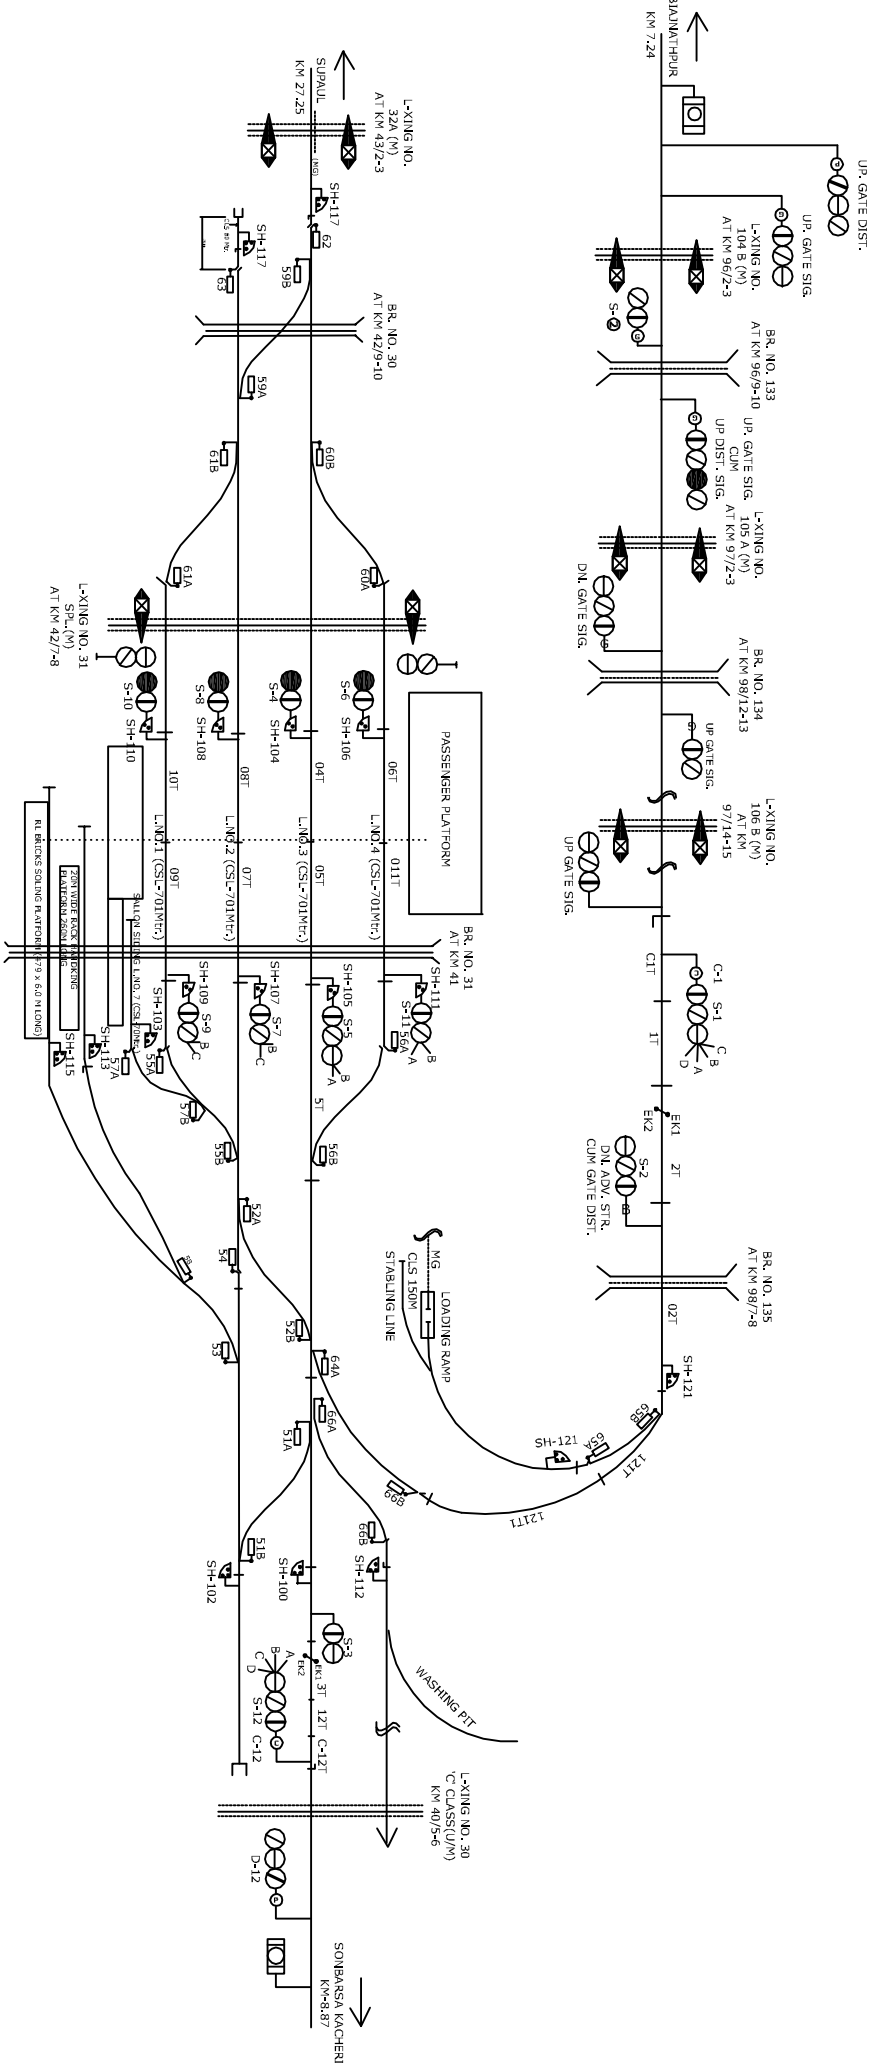

SAHARSA STATION

साहसरा स्टेशन

EAST CENTRAL RAILWAY SAMASTIPUR DIVISION		STATION WORKING RULE DIAGRAM MACT. STD-II CLASS B		SAHARSA (B.G)	SWRD NO.- DY.CSTE/C/SP/ 2009/RD/20
S:JDSTE/SP	DSTE/W/SP	SSE/SIG/SP	TO SUIT SIP NO. ECR/SIP/4472/209		