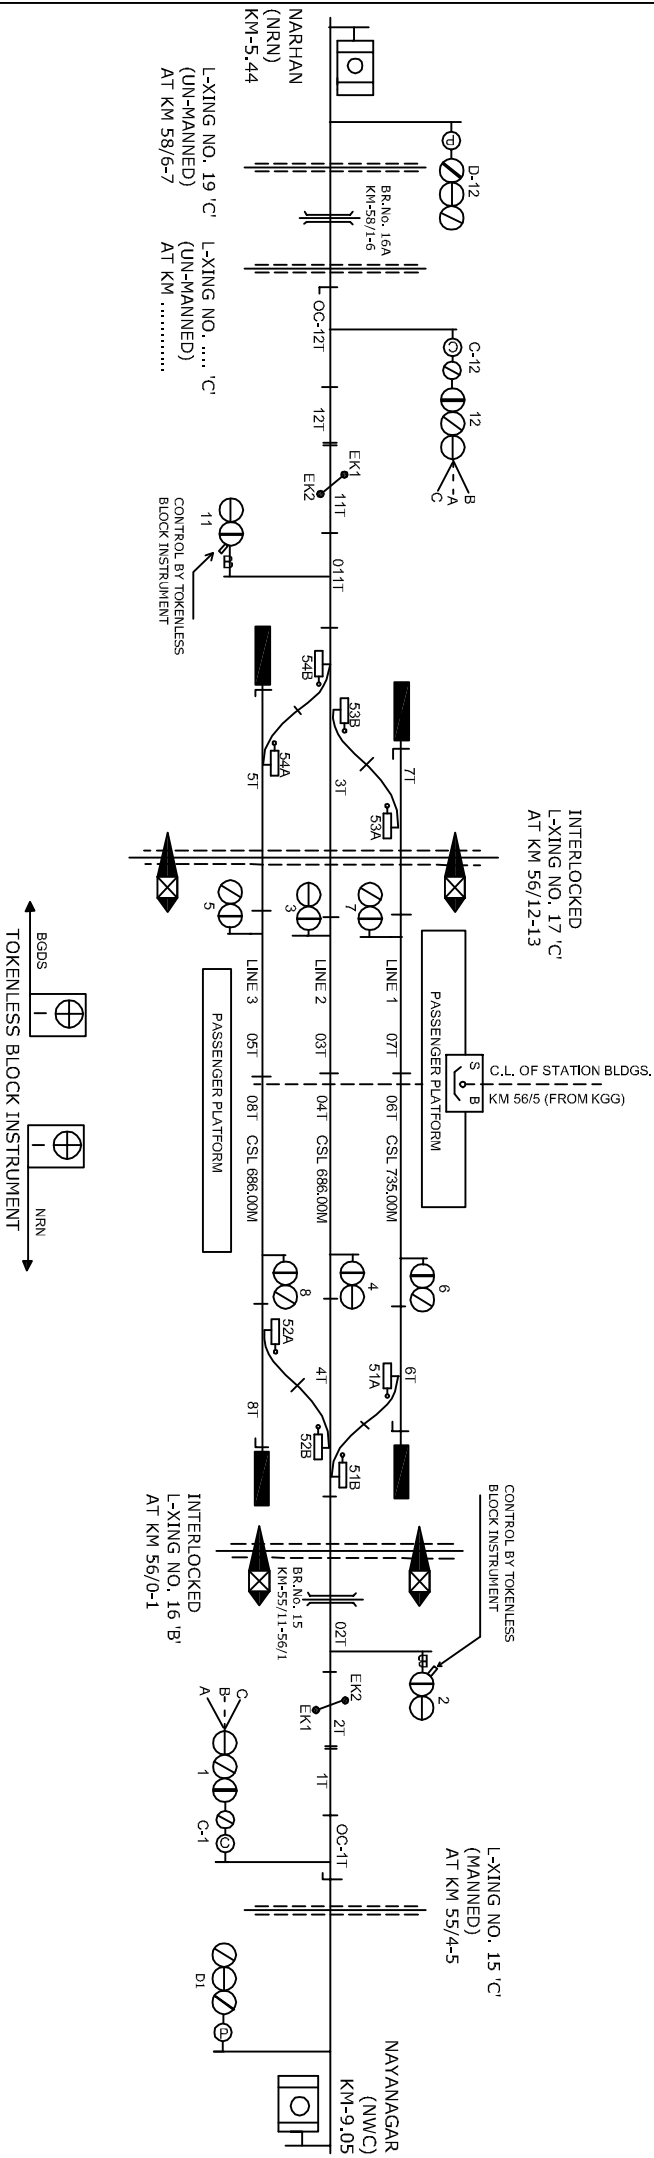

RUSERAGHAT STATION

रूशराघाट स्टेशन

CLASS OF STATION : B
 STD OF SIG & INTERLOCKING: STD-III

EAST CENTRAL RAILWAY SAMASTIPUR DIVISION		STATION WORKING RULE DIAGRAM MACT. STD-III, CLASS 'B'		RUSERAGHAT	SWRD NO.- DSTE/W/SP/ 2006/RD/27
S: DSTE/SP	DSTE/W/SP	SSE/SIG/SP	TO SUIT SIP NO. EGR(SIP)/96/206		