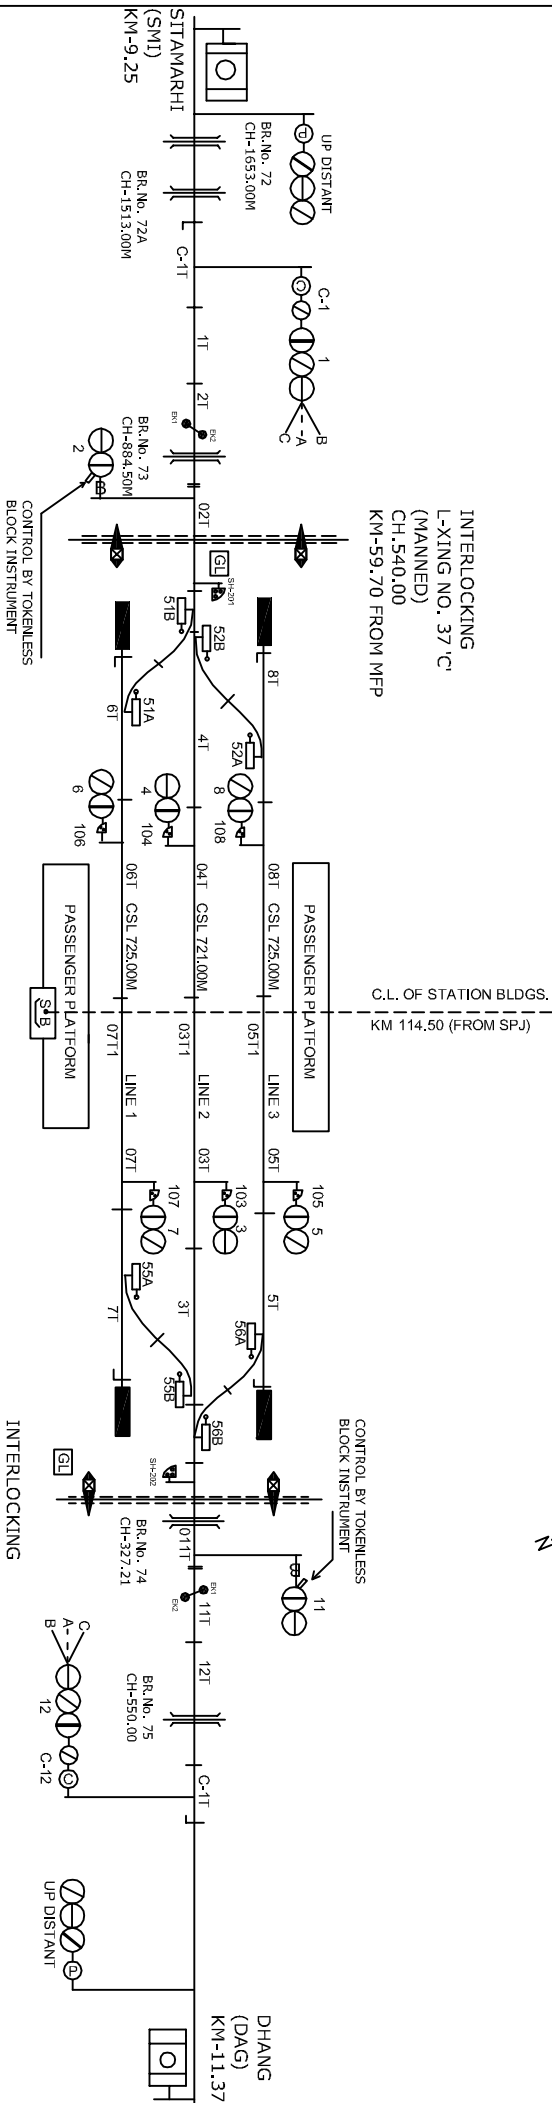

RIGA STATION

रीगा स्टेशन

INTERLOCKING
L-XING NO. 37 'C'
(MANNED)
CH-540.00
KM-59.70 FROM MFP

CLASS OF STATION : B
STD OF SIG & INTERLOCKING: STD-II

EAST CENTRAL RAILWAY SAMASTIPUR DIVISION		STATION WORKING RULE DIAGRAM MACT. STD-II CLASS B		RIGA	SWRD NO.- DY.CSTE/C-1/SPJ 2010/RD/03
SI:OST/SPJ	DSTE/W/SPJ	SSE/SIG/SPJ	TO SUIT SP NO. ECR(S/SP/SP/1962/2009		