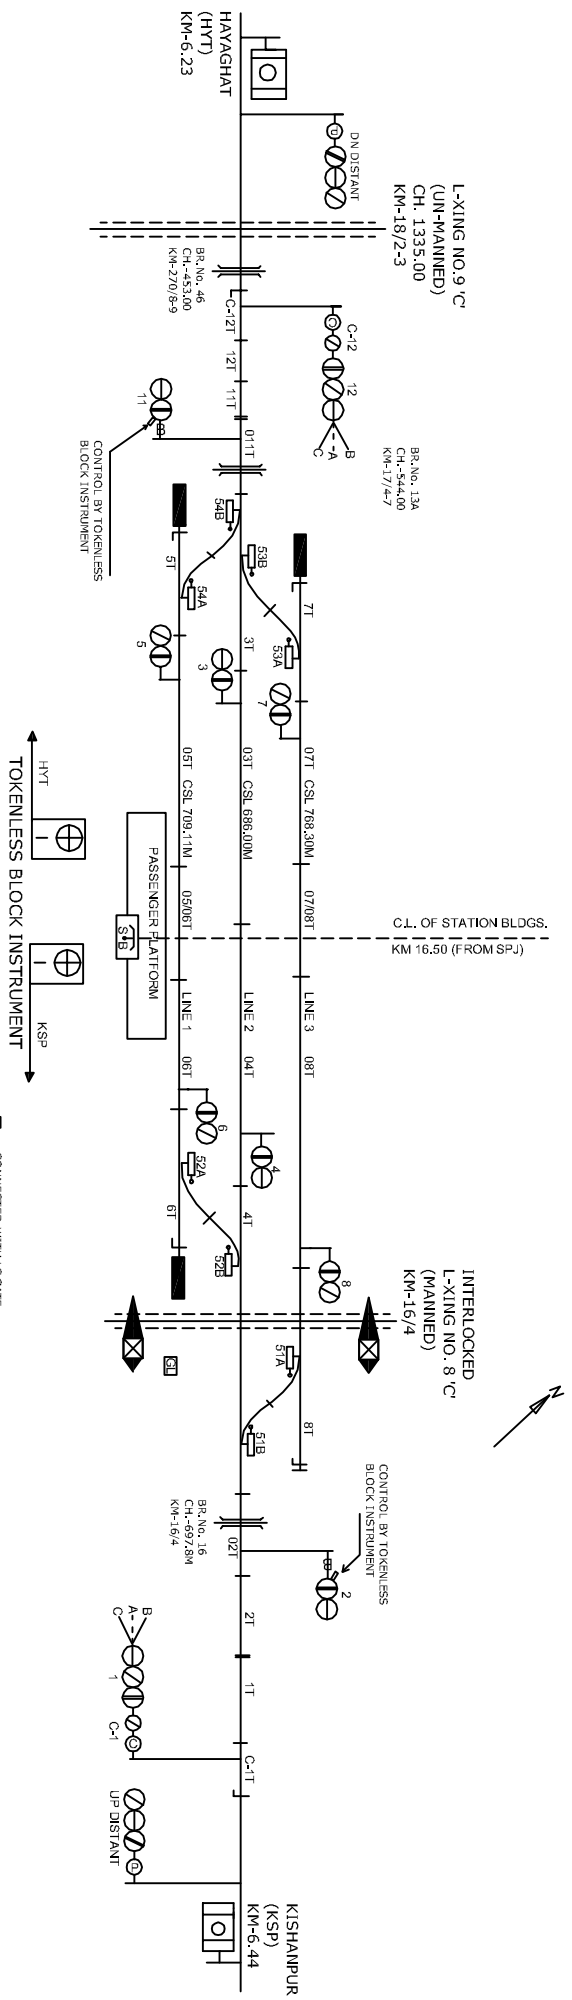

RAMBHADRAPUR STATION

रामभद्रपुर स्टेशन

CLASS OF STATION : B
 STD OF SIG & INTERLOCKING : STD-II

EAST CENTRAL RAILWAY SAMASTIPUR DIVISION		STATION WORKING RULE DIAGRAM MACL. STD-III, CLASS 'B'		RAMBHADRAPUR	SWORD NO.- Sr.DSTE/SPJ 2010/RD/04
Sr.DSTE/SPJ	DSTE/W/SPJ	SSE/SIG/SPJ	TO SUIT S/P NO. ECR/SR/SP/3222009		