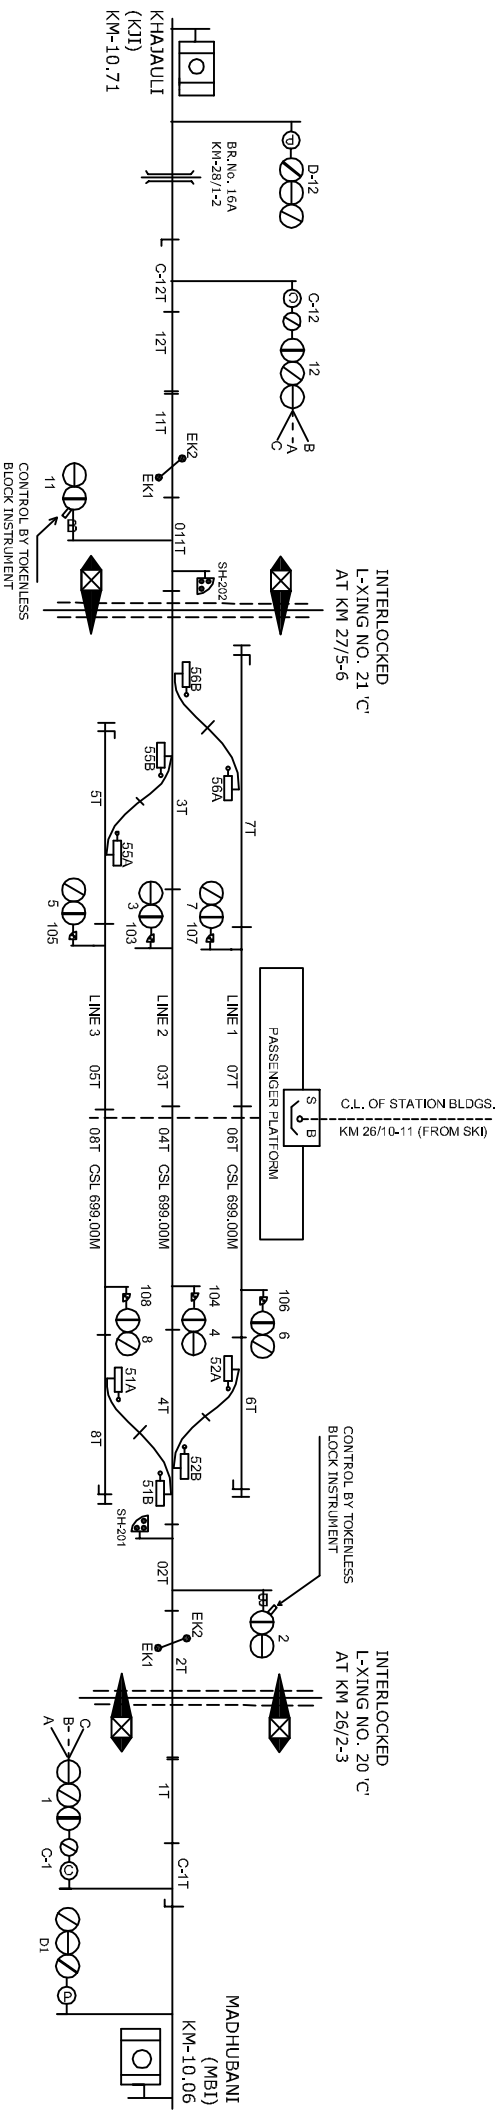

RAJNAGAR STATION

राजगढ़ स्टेशन

CLASS OF STATION : B
STD OF SIG & INTERLOCKING: STD-III

EAST CENTRAL RAILWAY SAMASTIPUR DIVISION		STATION WORKING RULE DIAGRAM MAJL. STD-III. CLASS 'B'		RAJNAGAR	SWORD NO.-
S/DSTE/SPJ	DSTE/W/SPJ	SSE/SIG/SPJ	TO SUIT SIP NO. ECR(SIP/SPJ)382/2308	2008/RD/05	