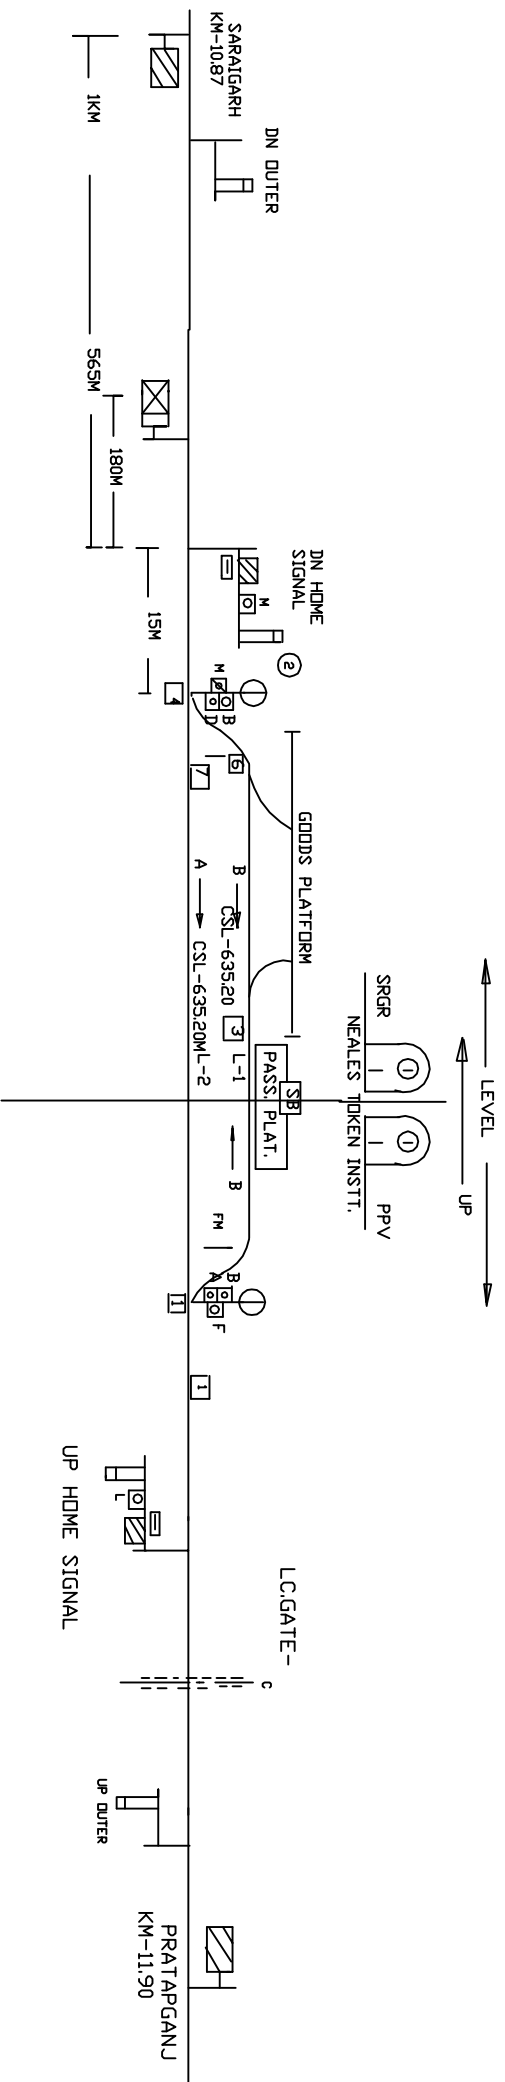

RAGHOPUR STATION

राघोपुर स्टेशन

CLASS OF STATION : B
 STD OF SIG & INTERLOCKING: MNI

EAST CENTRAL RAILWAY SAMASTIPUR DIVISION		STATION WORKING RULE DIAGRAM STD-MNT. CLASS 'B'		RAGHOPUR	SWRD NO.-
S/DSTE/SP	D/STE/W/SP	SSE/SIG/SP	TO SUIT No.-DSTE/CON/BGS/SP/4RD/116	N/61/RD/86	