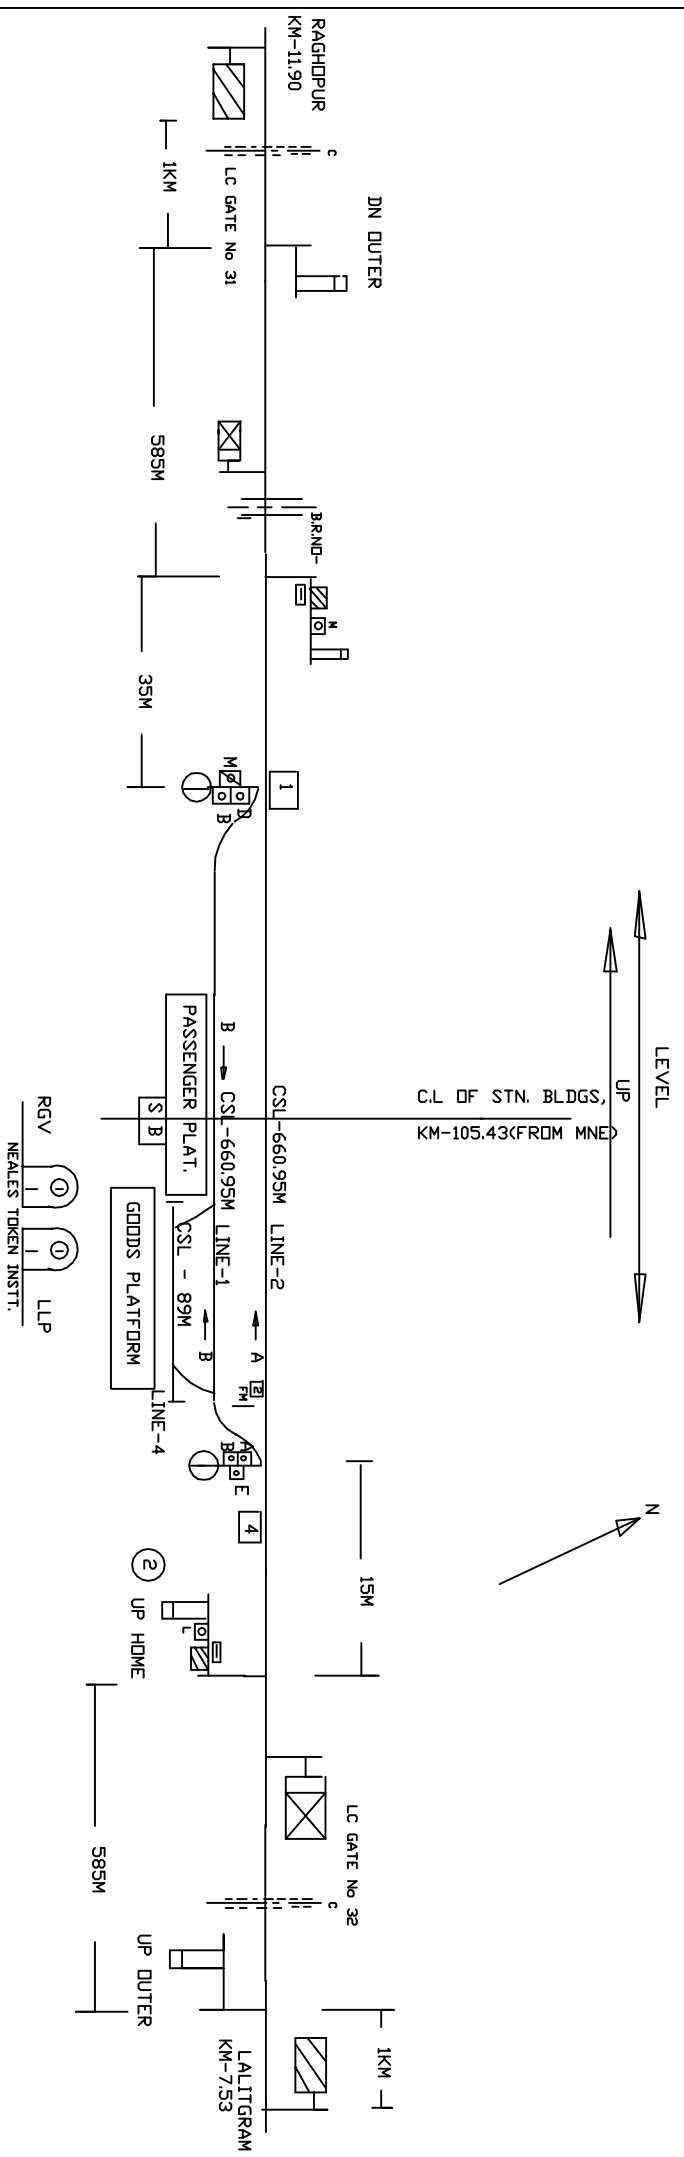

PRATAPGANJ STATION प्रतापगंज स्टेशन

CLASS OF STATION : B
STD OF SIG & INTERLOCKING : MNI

EAST CENTRAL RAILWAY SAMASTIPUR DIVISION		STATION WORKING RULE DIAGRAM STD-MNT. CLASS 'B'		PRATAPGANJ	SWRD NO.-
S/DSTE/SP	DSTE/W/SP	SSE/SG/SP	TO SUIT No. -DSTE/CONSHT/RS/D7	DSTE DRG. No. N/59 (RD)/86	