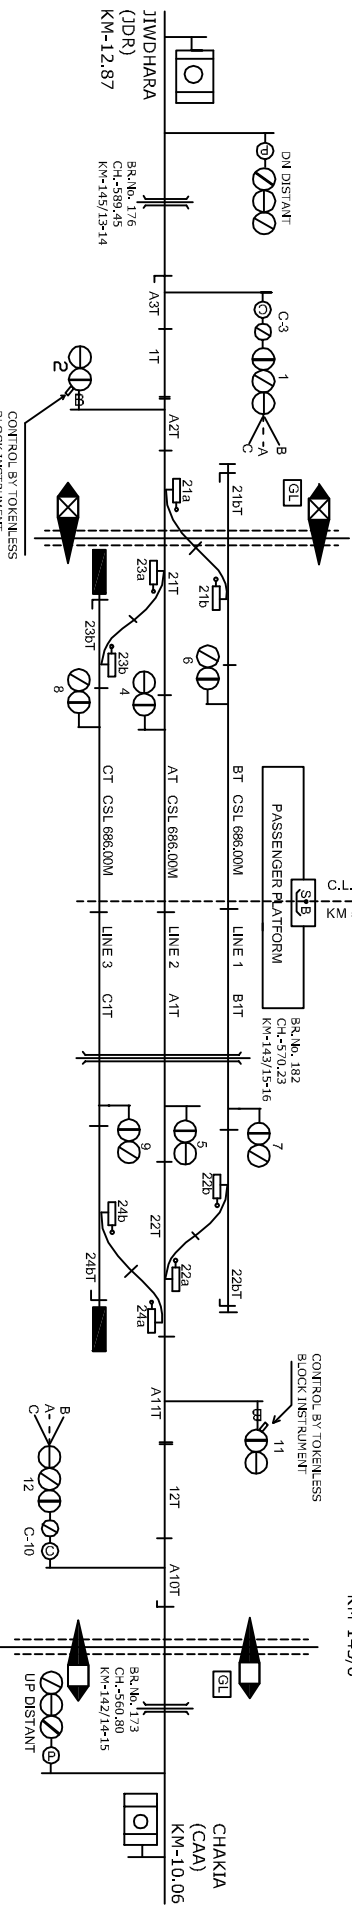

PIPPRA STATION

पीपरा स्टेशन

L-XING NO. 145 'B'
CH. 577.64
KM-144/12

C.L. OF STATION BLDGS.
KM 57.94 (FROM MFP)

L-XING NO. 144 'C'
CH. 564.36
KM-143/6

CLASS OF STATION : B
STD OF SIG & INTERLOCKING : STD-III

MEGNETO PHONE AT LC GATE
NO. 142 'C' AT KM 140/11-12
BETWEEN PPA-CAA

CONNECTED WITH LC GATE
NO. 144 'C' AND 145 'B'

MEGNETO PHONE AT LC GATE
NO. 146 'B' AT KM 147/1-2
BETWEEN PPA-JDR

MEGNETO PHONE AT LC GATE
NO. 147 'C' AT KM 148/7-8
BETWEEN PPA-JDR

MEGNETO PHONE AT LC GATE
NO. 148 'C' AT KM 149/9-10
BETWEEN PPA-JDR

MEGNETO PHONE AT LC GATE
NO. 149 'B' AT KM 150/15
BETWEEN PPA-JDR

JDR

CAA

TOKENLESS BLOCK INSTRUMENT