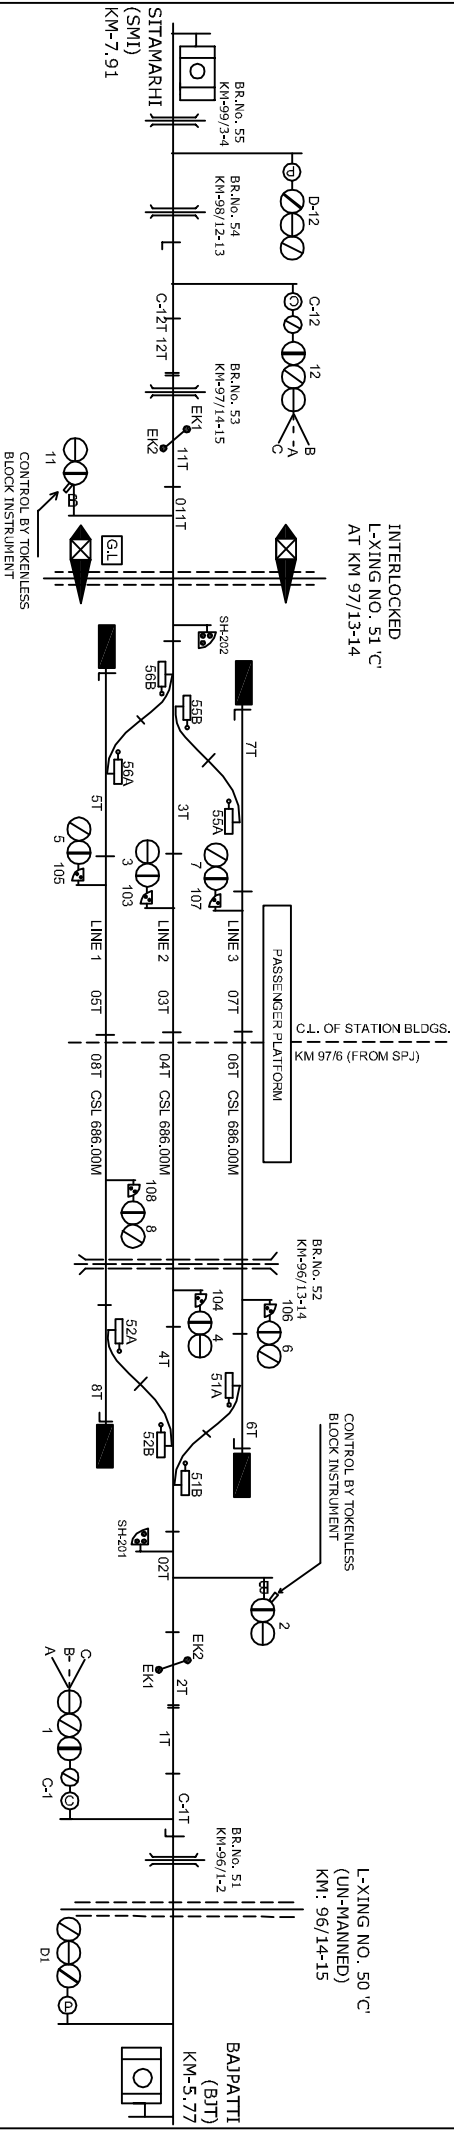

PARSAUNI STATION

परसाुनी स्टेशन

CLASS OF STATION : B
 STD OF SIG & INTERLOCKING: STD-II

EAST CENTRAL RAILWAY SAMASTIPUR DIVISION		STATION WORKING RULE DIAGRAM MA.C.L. STD-II CLASS B		PARSAUNI	SWRD NO.- DY.CSTE/C-I/SPJ 2009/RD/08
		S/DST/SPJ	DST/SPJ		