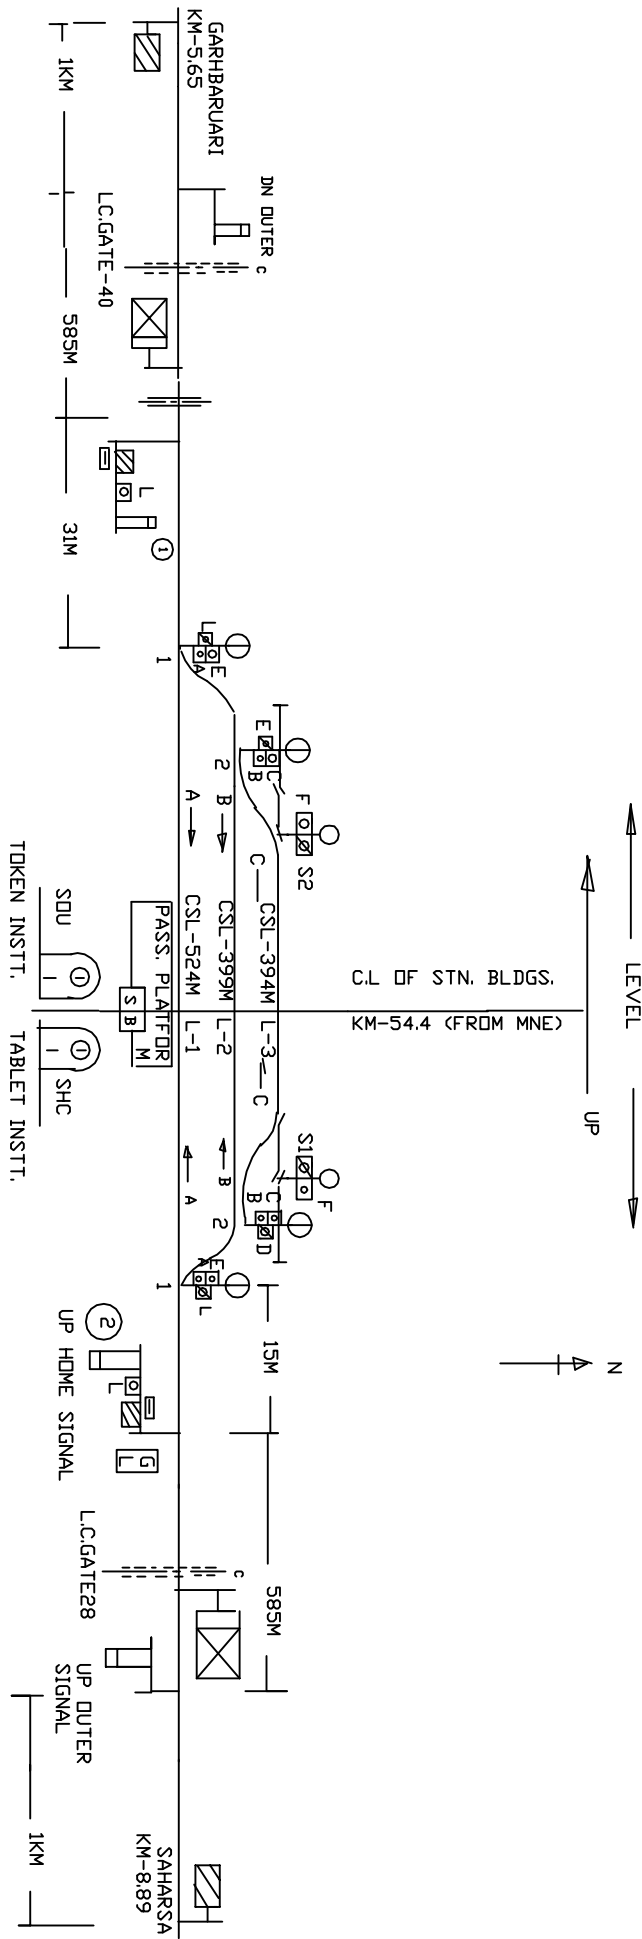

PANCHGACHIA STATION

पंचगछिया स्टेशन

CLASS OF STATION : B
 STD OF SIG & INTERLOCKING : MNI

EAST CENTRAL RAILWAY SAMASTIPUR DIVISION		STATION WORKING RULE DIAGRAM STD-AINT. CLASS 'B'		PANCHGACHIA	SWRD NO.- DSTE DRG. No. N/43 (RD)/86
SI/DSTE/SP	DSTE/W/SP	SSE/SIG/SP	TO SUIT DRMENG.G.J. PLAN No.-Y/4386		