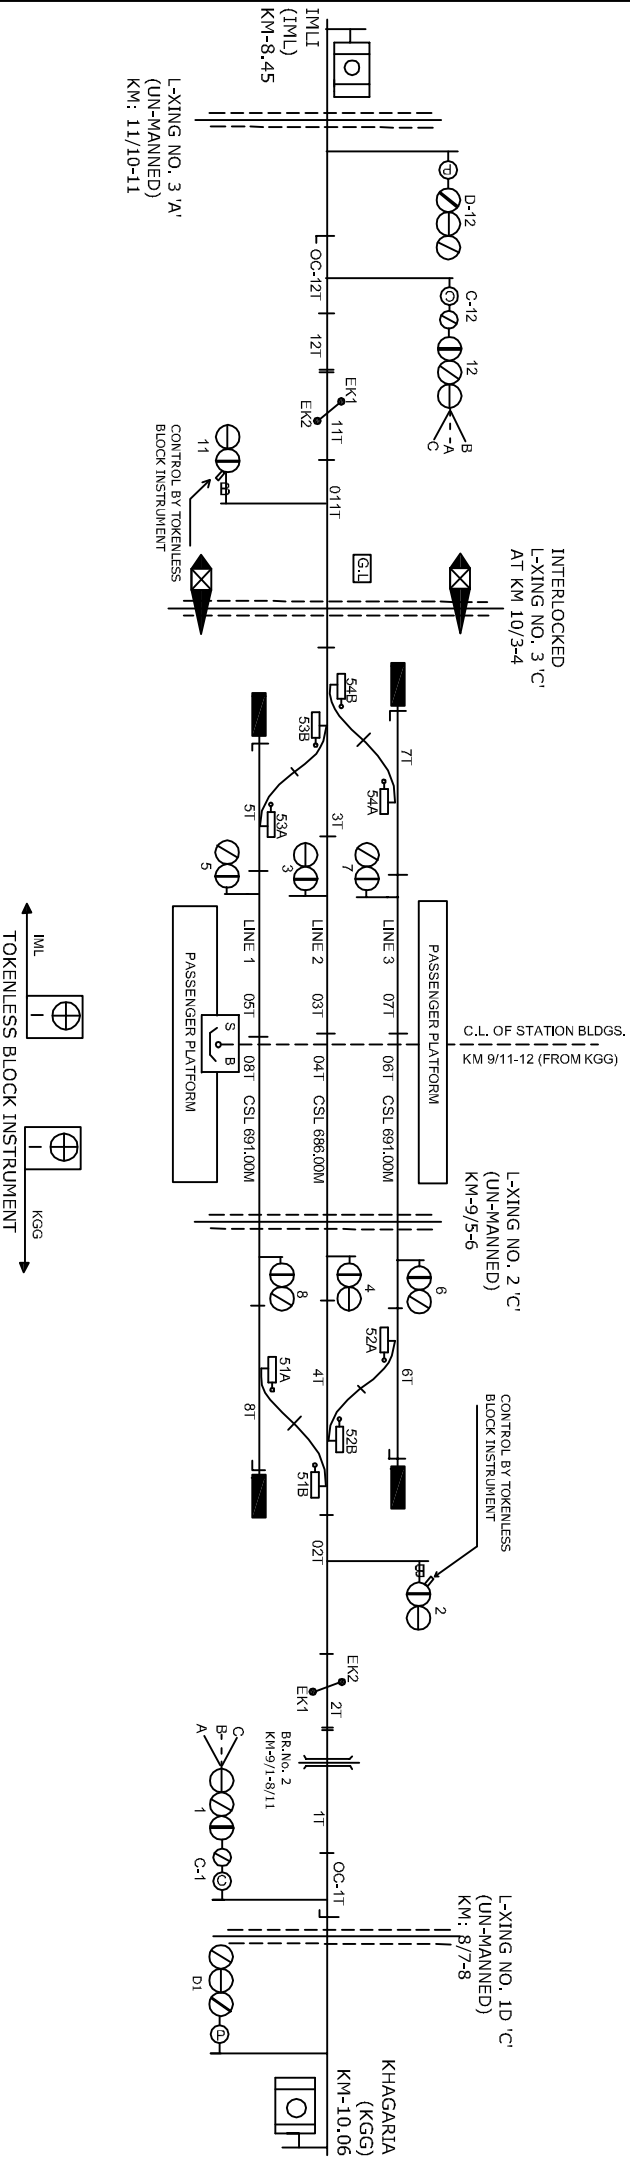

OLAPUR STATION

ओलापुर स्टेशन

CLASS OF STATION : B
 STD OF SIG & INTERLOCKING: STD-III

EAST CENTRAL RAILWAY
 SAMASTIPUR DIVISION

S/D:STE/SP/

D/TE/W/SP/

SSE/SIG/SP/

TO SUIT SIP NO. ECR/SIP/SP/401/206

STATION WORKING RULE DIAGRAM
 MACT., STD-III, CLASS 'B'

OLAPUR

D/STE/W/SP/
 2006/RD/22

SWRD NO.-