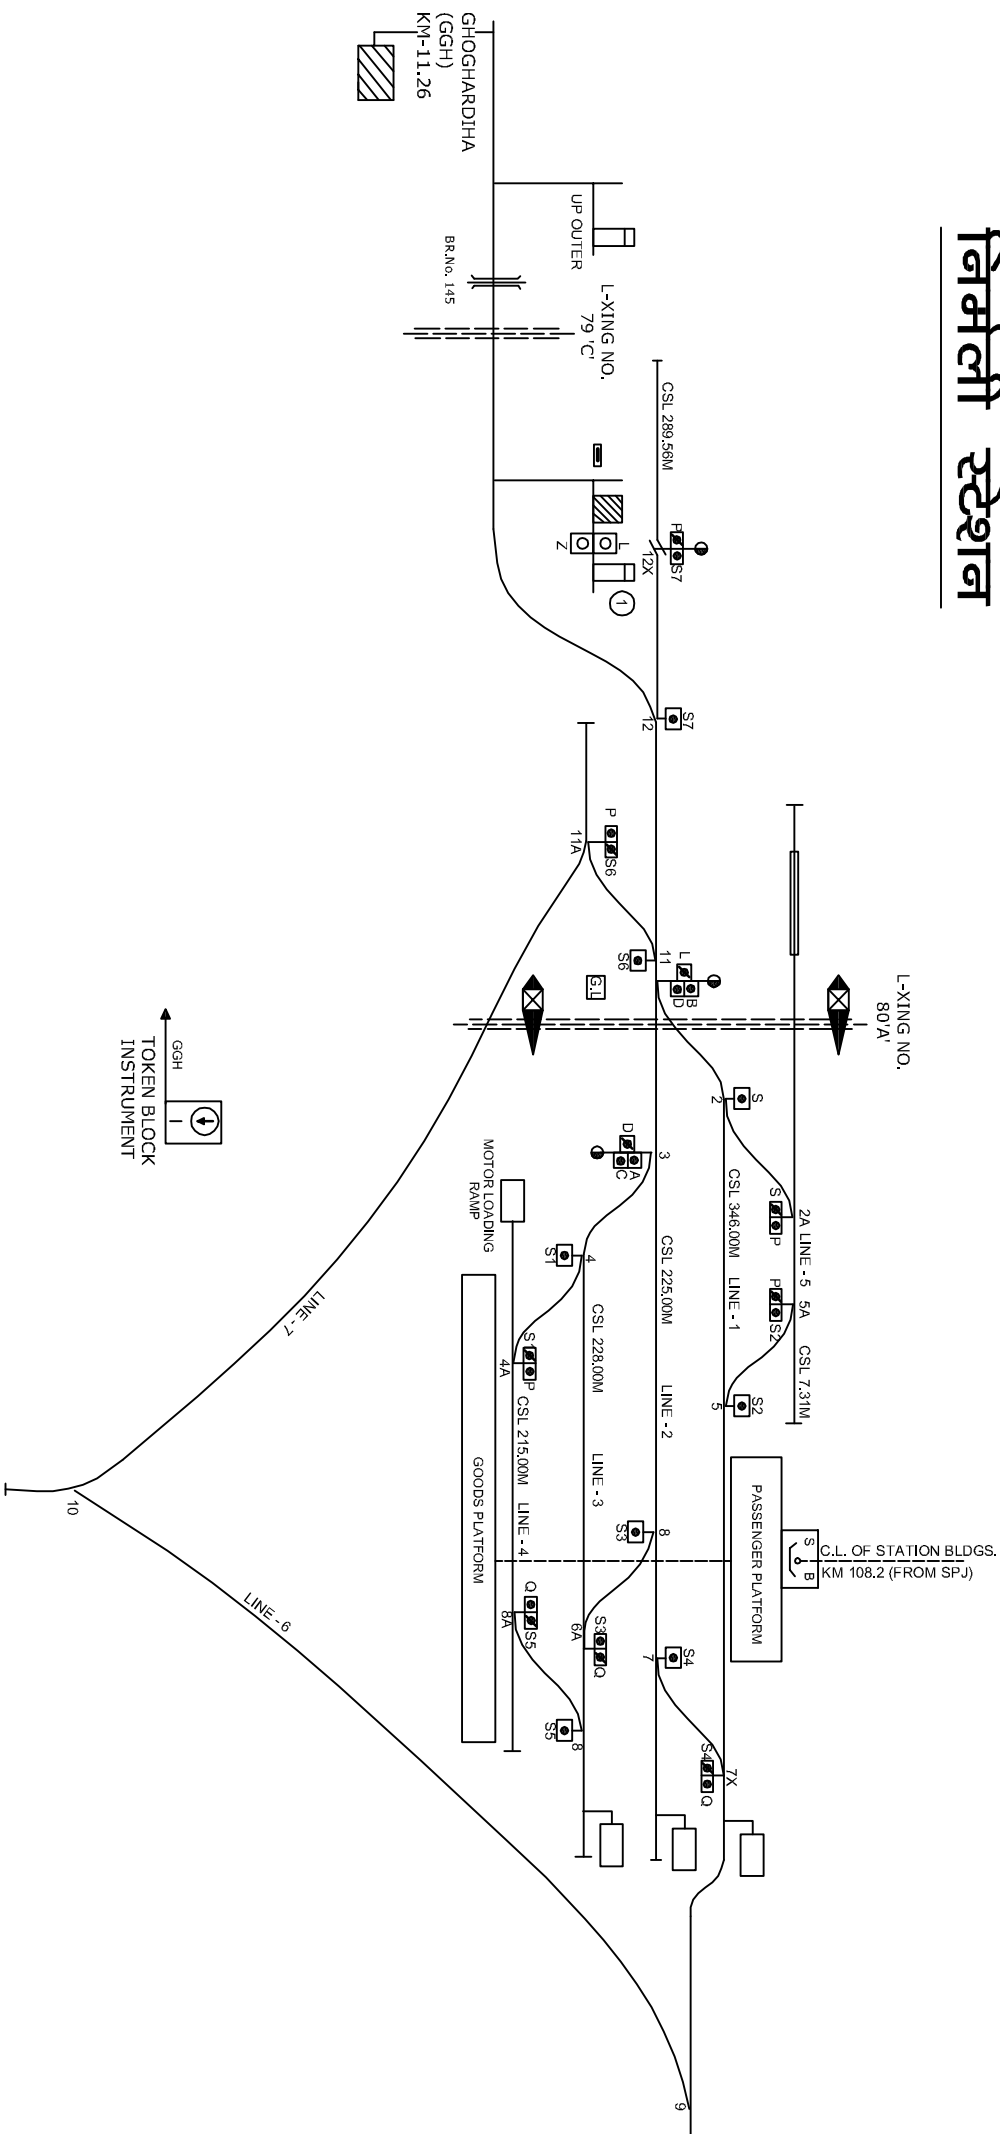

NIRMALI STATION

निर्मली स्टेशन

CLASS OF STATION : B
 STD OF SIG & INTERLOCKING : MNI

EAST CENTRAL RAILWAY SAMASTIPUR DIVISION		STATION WORKING RULE DIAGRAM STD-MNT. CLASS 'B'		NIRMALI	SWRD NO.-
S/DSTE/SPJ	DSTE/W/SPJ	SSE/SIG/SPJ	TO SUIT DSTE DRG NO. N/29		DSTE/DRG No. N/84/RD/86