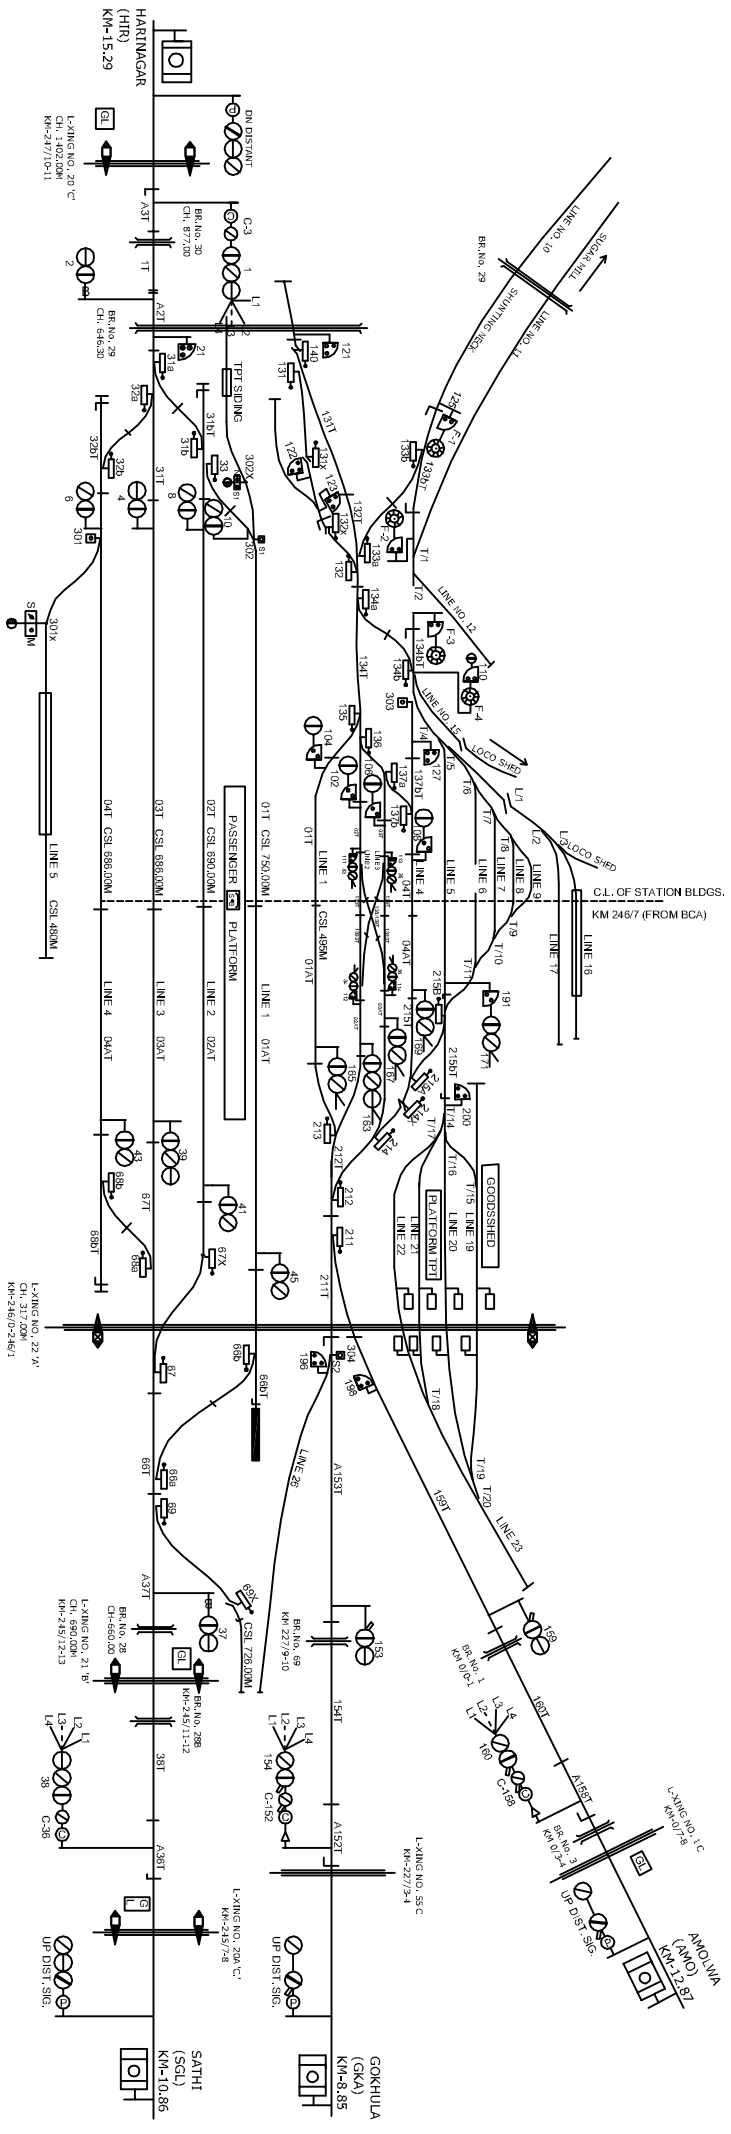

# NARKATTIAGANJ STATION

## नरकटियागंज स्टेशन

EAST CENTRAL RAILWAY SAMASTIPUR DIVISION		STATION WORKING RULE DIAGRAM MACT. STD-III, CLASS 'B'		NARKATTIAGANJ	SWRD NO.- DSTE/C/SPJ/ 98(RD)/15
S/DSTE/SPJ	DSTE/W/SPJ	SSE/SIG/SPJ	TO SUIT SIP NO. ECR(SIP/SPJ)343209		