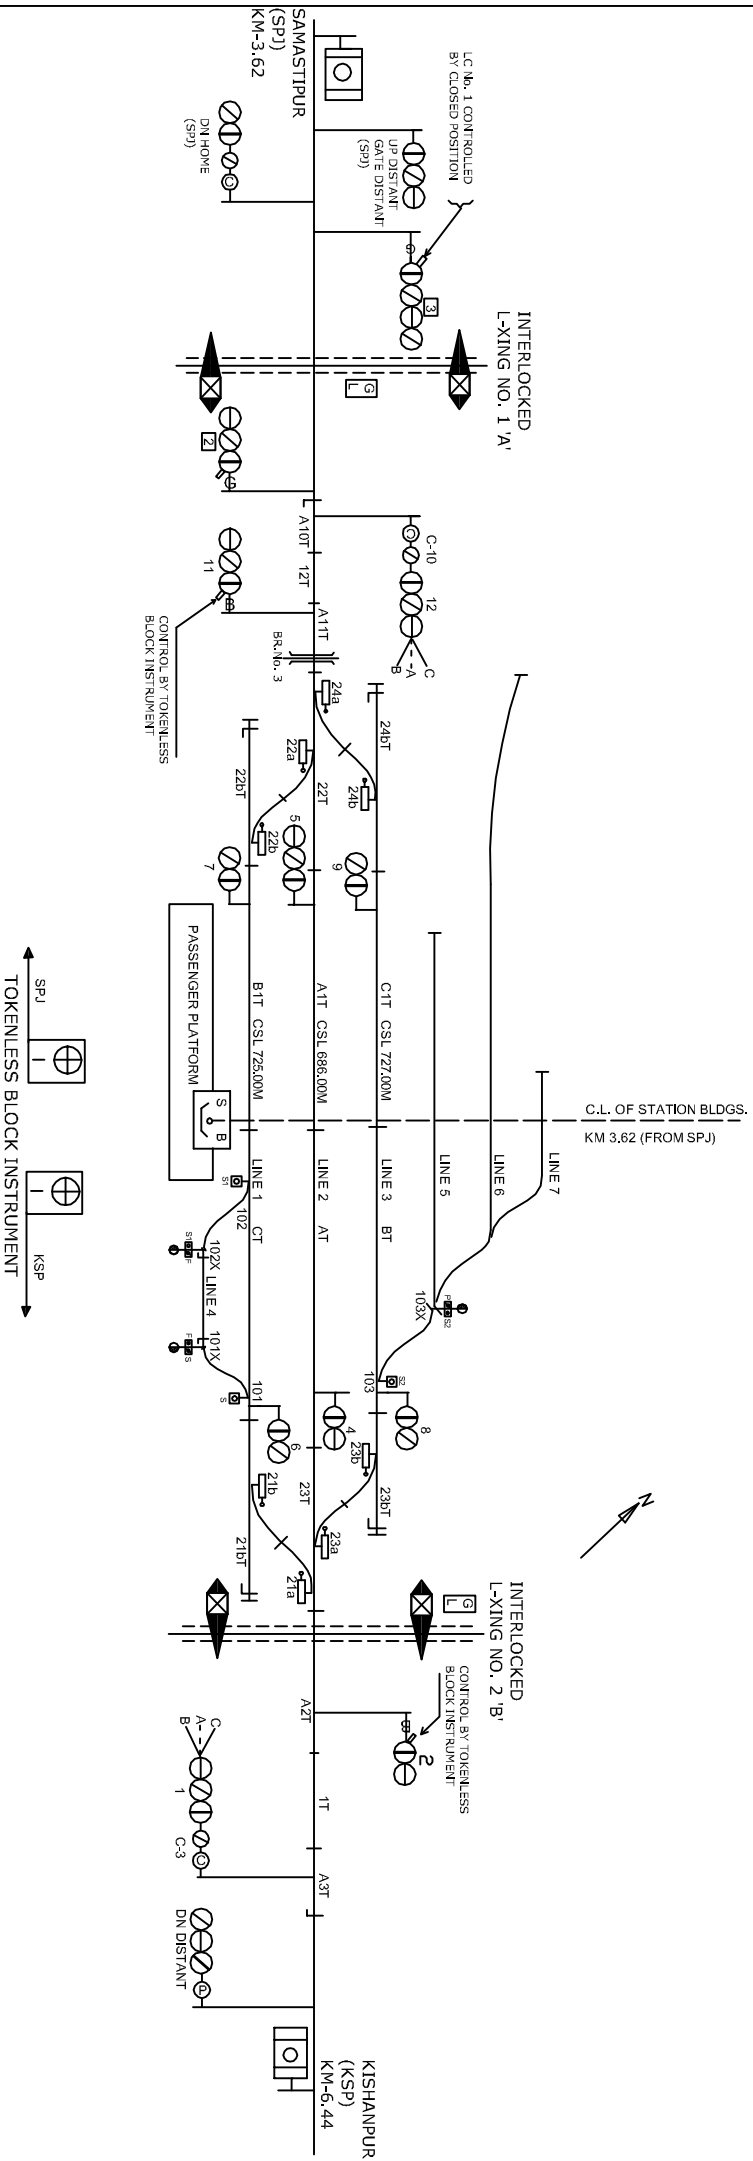

MUKTAPUR STATION मुक्तापुर स्टेशन

CLASS OF STATION : B
STD OF SIG & INTERLOCKING: STD-II

EAST CENTRAL RAILWAY SAMASTPUR DIVISION		STATION WORKING RULE DIAGRAM MACT. STD-III, CLASS 'B'		MUKTAPUR	SWRD NO.- Sf.DSTE/SPJ/ 2008/RD/02
Sf.DSTE/SPJ	DSTE/W/SPJ	SSE/SIG/SPJ	TO SUIT SIP NO. ECR/SIP/2008/207		