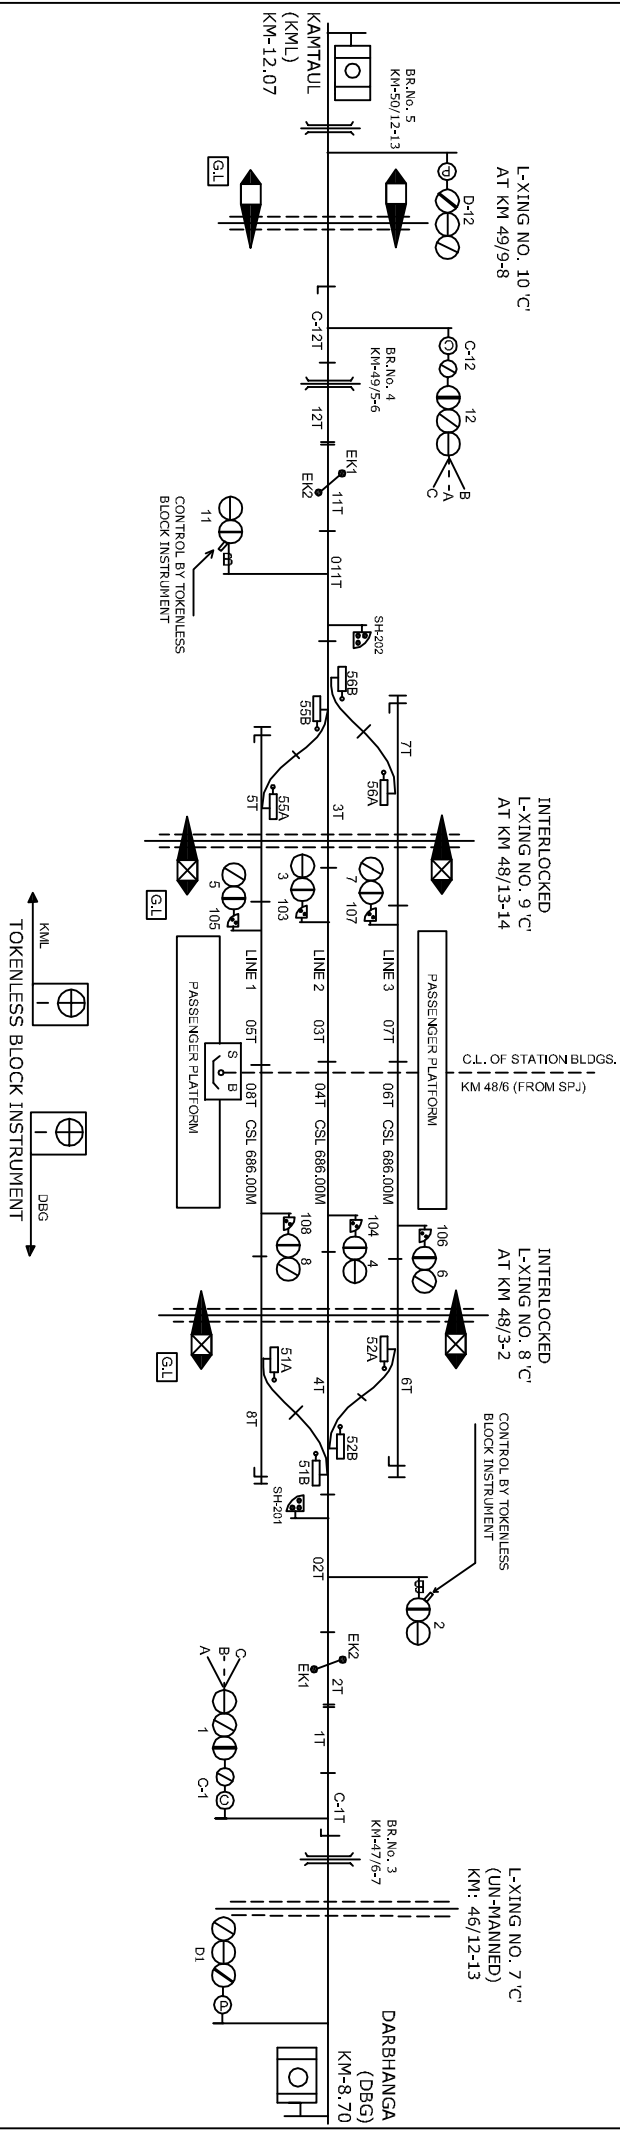

MOHAMMADPUR STATION

मुहम्मदपुर स्टेशन

CLASS OF STATION : B
 STD OF SIG & INTERLOCKING: STD-II

EAST CENTRAL RAILWAY				STATION WORKING RULE DIAGRAM		MUHAMMADPUR	SWRD NO.-
SAMASTIPUR DIVISION		S:SD/ST/SPJ	D:ST/W/SPJ	S:SE/SIG/SPJ	TO SUIT SPJ NO. ECR(S/SPJ/ST/2008		