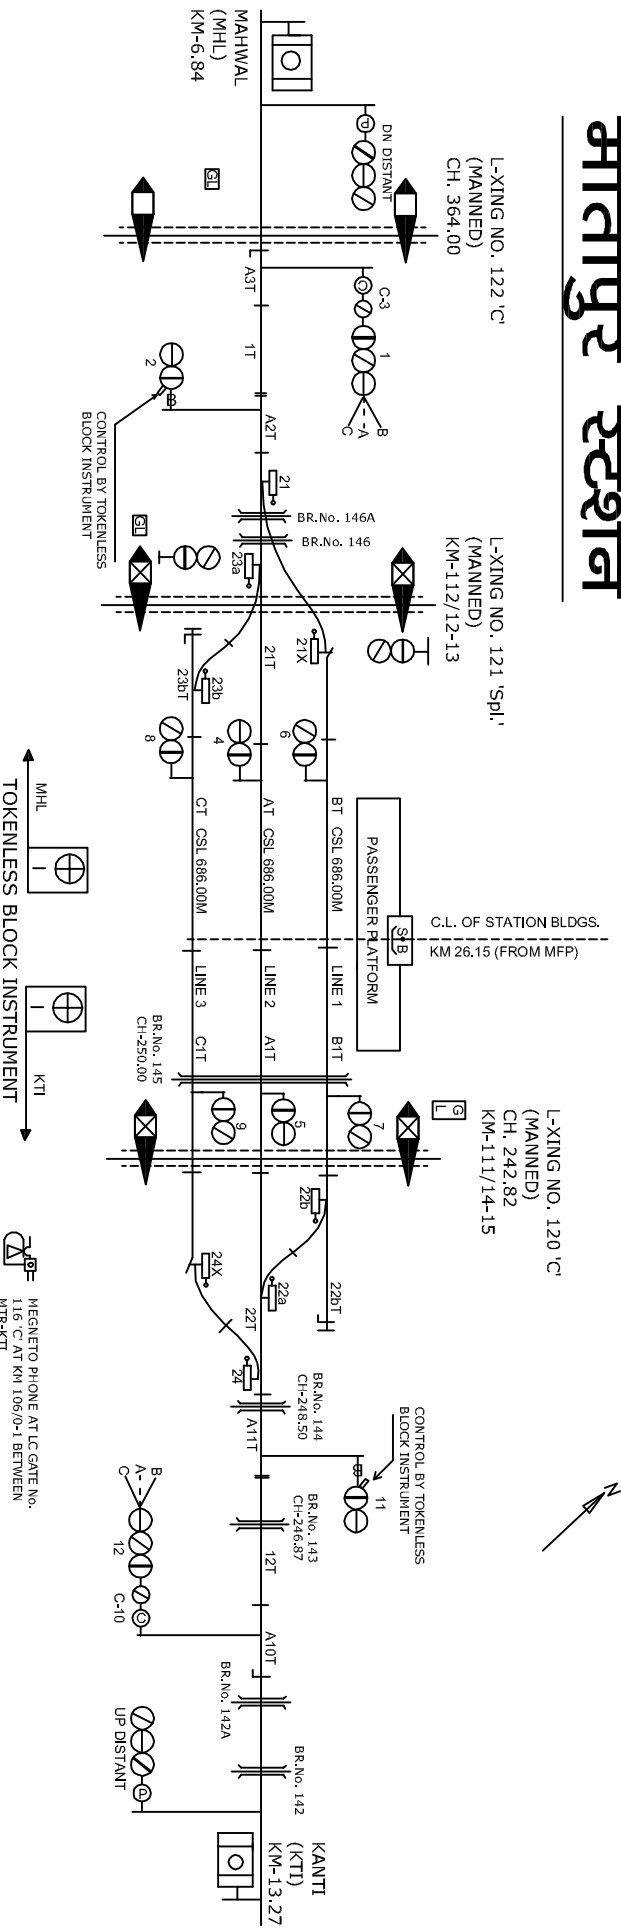

MOTIPUR STATION

ओतीपुर स्टेशन

CLASS OF STATION : B
 STD OF SIG & INTERLOCKING: STD-III

- MAGNETO PHONE AT LC GATE No. 116 'C' AT KH 106/0-1 BETWEEN MTR-KTI
- MAGNETO PHONE AT LC GATE No. 117 'C' AT KH 107/4-5 BETWEEN MTR-KTI
- MAGNETO PHONE AT LC GATE No. 118 'C' AT KH 108/12-13 BETWEEN MTR-KTI
- MAGNETO PHONE AT LC GATE No. 120 'C', 121 'Sp1', AND 122 'C'