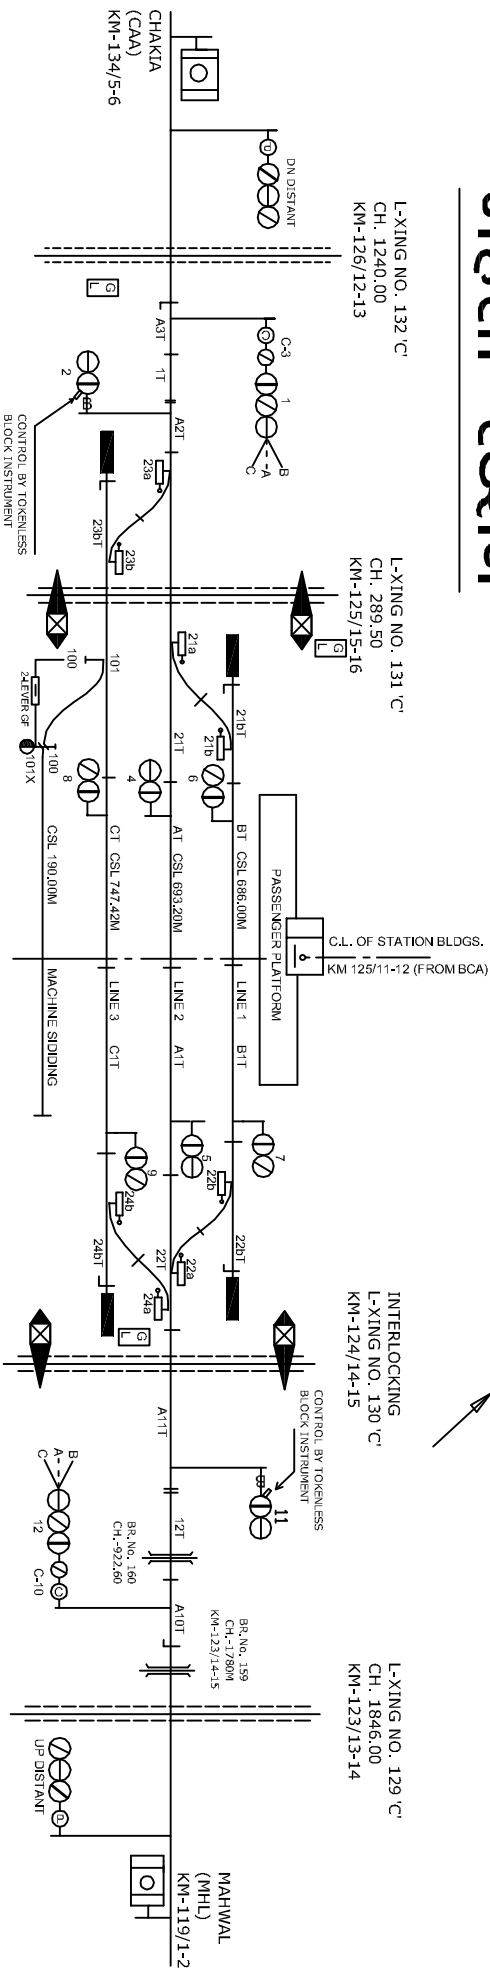

MEHASI STATION

जेहसी स्टेशन

L-XING NO. 132 'C'
CH. 1240.00
KM-126/12-13

L-XING NO. 131 'C'
CH. 289.50
KM-125/15-16

INTERLOCKING
L-XING NO. 130 'C'
KM-124/14-15

L-XING NO. 129 'C'
CH. 1846.00
KM-123/13-14

- CONNECTED WITH LC GATE
No. 131 'C' AND 130 'C'
- MAGNETO PHONE AT LC GATE
No. 132 'C' AT KM 126/12-13
BETWEEN MA-CAA
- MAGNETO PHONE AT LC GATE
No. 129A 'C' AT KM 123/13-14
BETWEEN MA-MHL

CLASS OF STATION : B
STD OF SIG & INTERLOCKING: STD-II