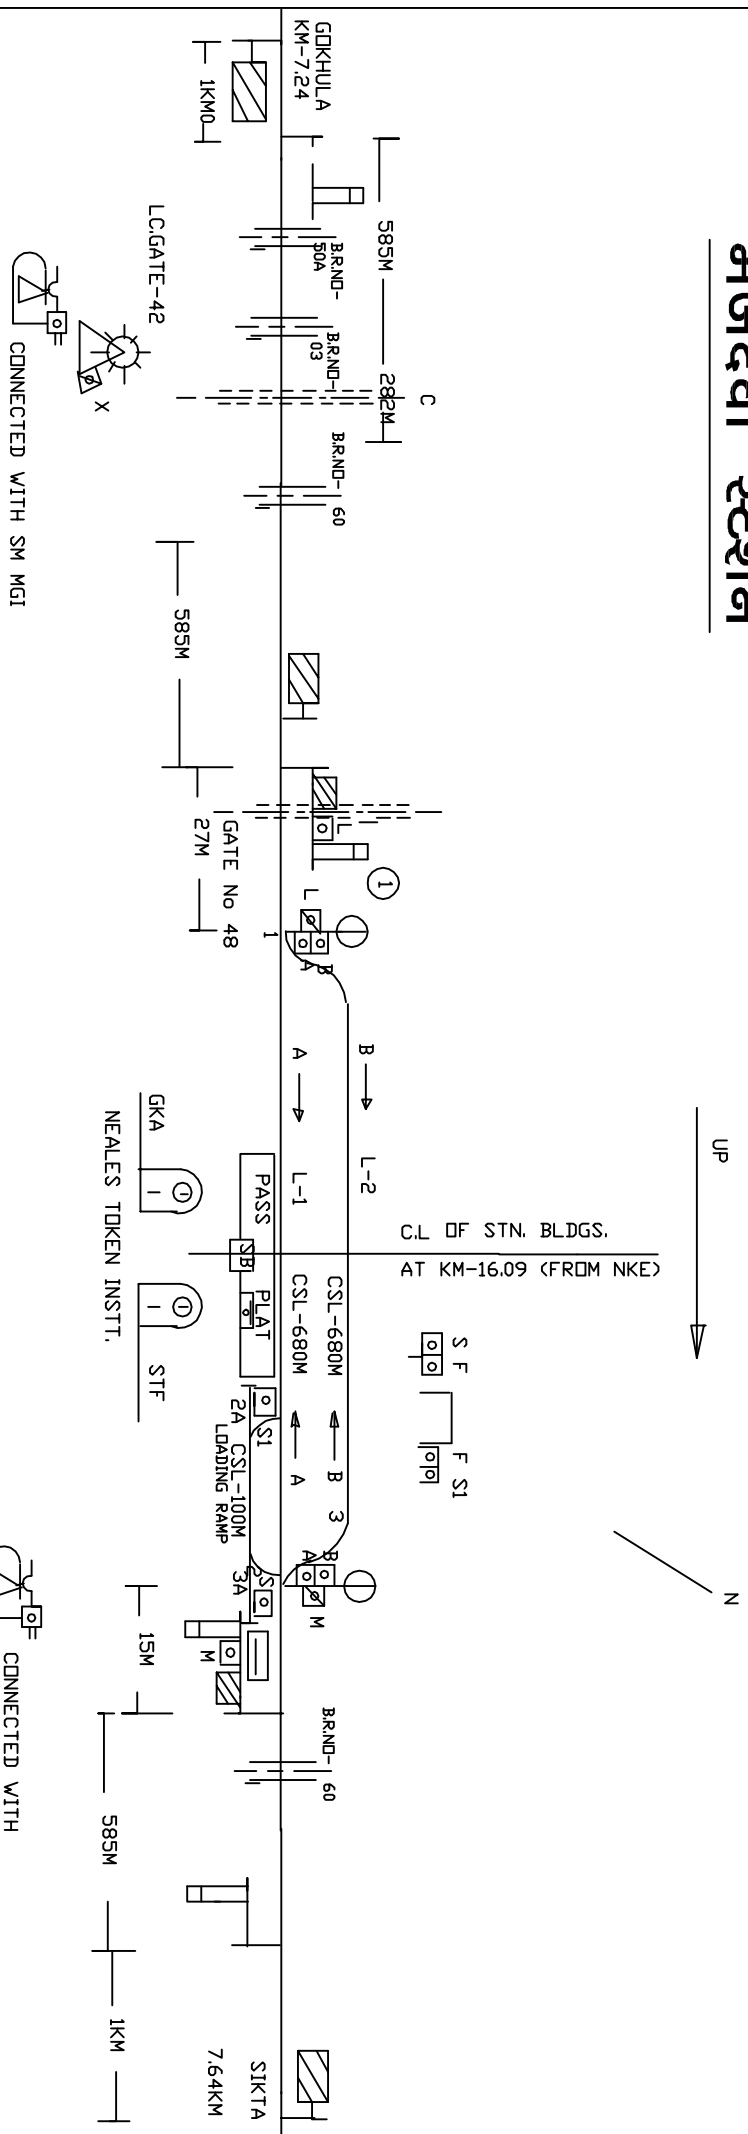

# MARJADWA STATION

## मार्जदवा स्टेशन

CLASS OF STATION : B  
 STD OF SIG & INTERLOCKING : MNI

EAST CENTRAL RAILWAY SAMASTIPUR DIVISION		STATION WORKING RULE DIAGRAM STD-MNI, CLASS 'B'		MARJADWA		SWRD NO.-	
SD/STE/SP	DSTE/W/SP	SSE/SIG/SP	TO SUIT No.-DSTE/SP/SIG PLAN No./YD/87			DSTE DRG No. N/120/RD/87	