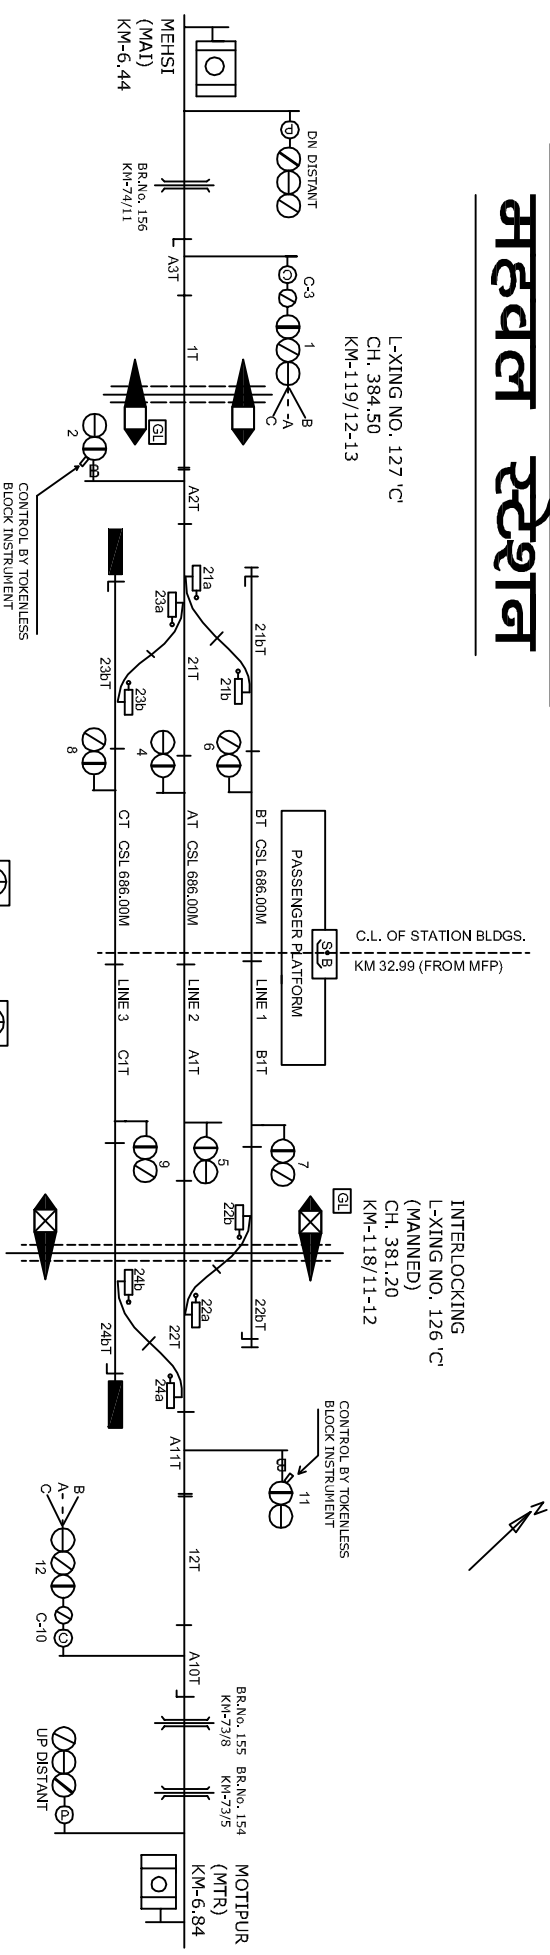

MAHWAL STATION

महवाल स्टेशन

L-XING NO. 127 'C'
CH. 384.50
KM-119/12-13

INTERLOCKING
L-XING NO. 126 'C'
(MANNED)
CH. 381.20
KM-118/11-12

CONNECTED WITH L.C.No. 126 'C'
MEGNETO PHONE AT LC GATE No. 124 'B' AT KM 115/4-116/1 BETWEEN MHL-MTR

MEGNETO PHONE AT LC GATE No. 125 'C' AT KM 117/1-2 BETWEEN MHL-MTR
MEGNETO PHONE AT LC GATE No. 127 'C' AT KM 119/12-13 BETWEEN MHL-MTR
MEGNETO PHONE AT LC GATE No. 128 'C' AT KM 122/6-7 BETWEEN MHL-MTR