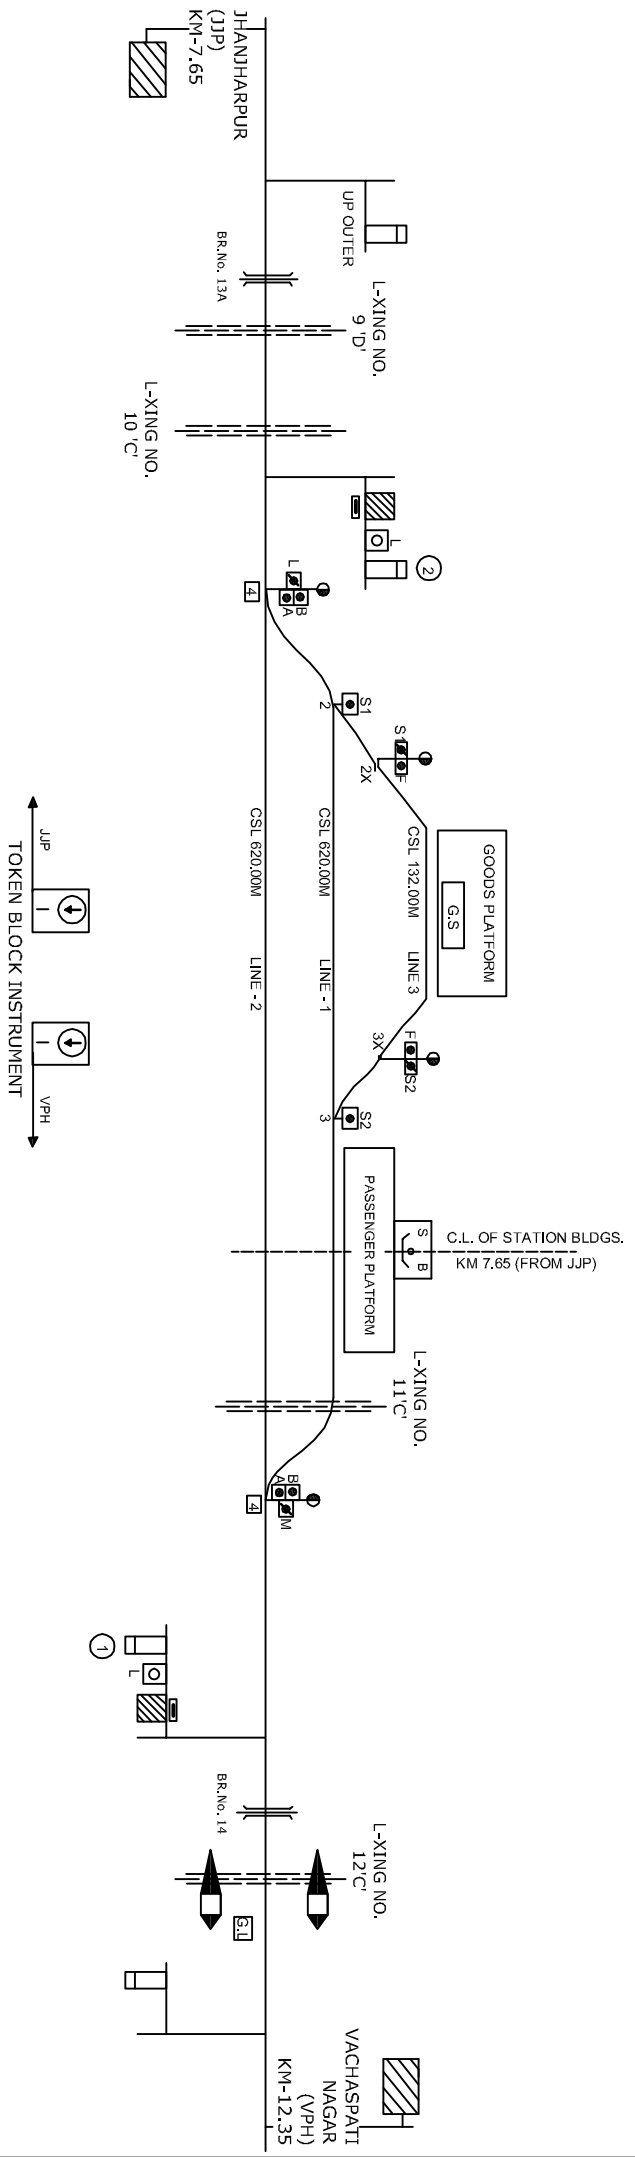

MAHARAIL STATION

महारायल स्टेशन

CLASS OF STATION : B
 STD OF SIG & INTERLOCKING: MNI

EAST CENTRAL RAILWAY SAMASTIPUR DIVISION		STATION WORKING RULE DIAGRAM STD-MNT. CLASS 'B'		MAHARAIL	SWRD NO.- DSTE/DRG No. N/26 (RD)/86
S:JDS/TE/SP	DSTE/W/SP	SSE/SIG/SP	TO SUIT No. DY.CSTE&CC/75/D2		