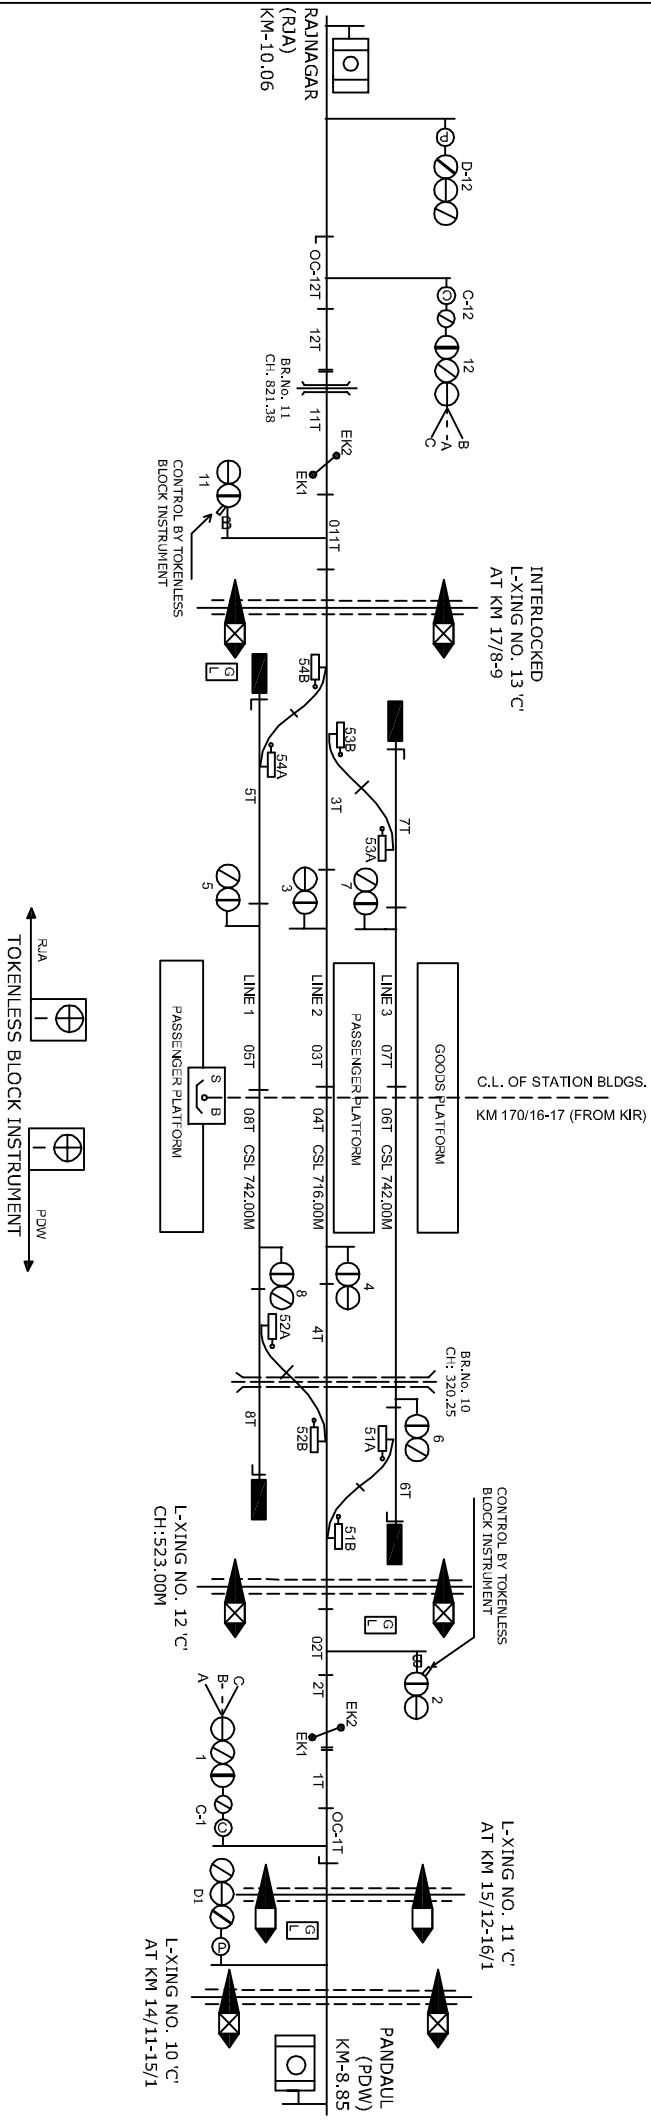

MADHUBANI STATION

अधुबनी स्टेशन

EAST CENTRAL RAILWAY SAMASTIPUR DIVISION		STATION WORKING RULE DIAGRAM MACL. STD-III. CLASS 'B'		MADHUBANI	SWRD NO.- DSTE/W/SPJ/ 2007/RD/08
S: DSTE/SPJ	DSTE/W/SPJ	SSE/SIG/SPJ	TO SUIT S/P NO. ECR/S/P/SP/38/12/06		