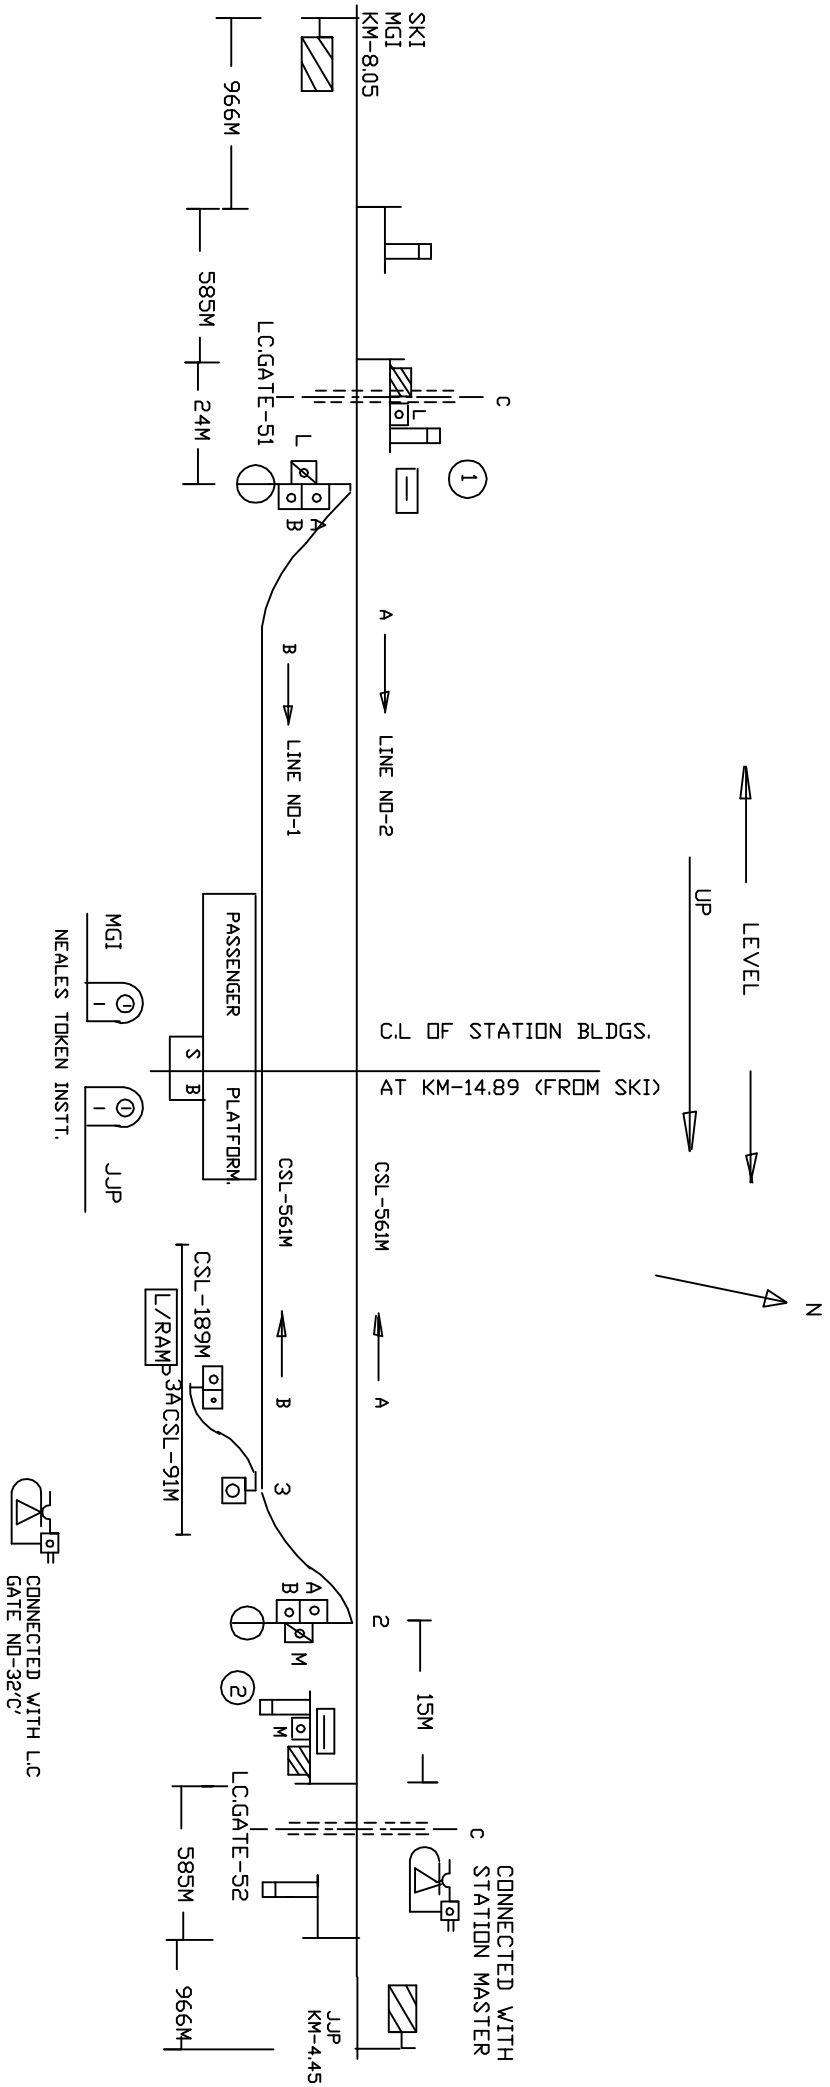

LOHANA ROAD STATION

लोहना रोड स्टेशन

CLASS OF STATION : B
 STD OF SIG & INTERLOCKING : MNI

EAST CENTRAL RAILWAY SAMASTIPUR DIVISION		STATION WORKING RULE DIAGRAM STD-MNT. CLASS 'B'		LOHANA ROAD	SWRD NO.-
S/DSTE/SP	DSTE/W/SP	SSE/SIG/SP	TO SUIT DSTE DRG No. N/24	DSTE/DRG No. N/366	